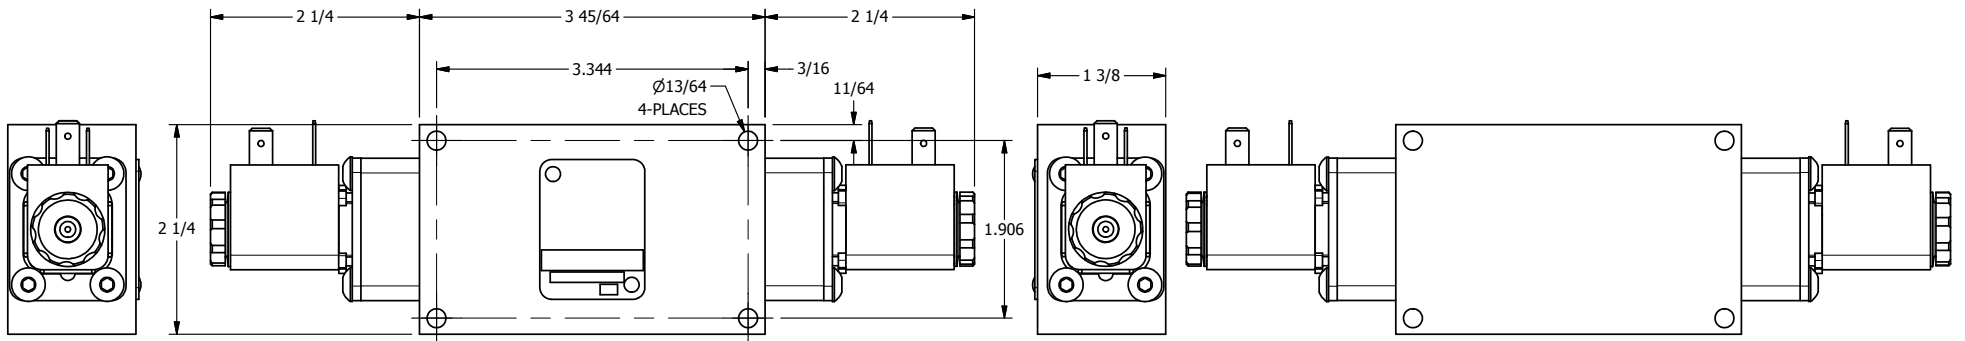

4 3 2 1

**AAA**  
PRODUCTS  
INTERNATIONAL

**AAA PRODUCTS  
INTERNATIONAL**  
7114 Harry Hines Blvd  
Dallas, TX 75235

TITLE: 1/4" SIDE PORT, DBL SOL, 2 POS,  
FRICTION POS, SOL RTRN

DRAWING NO.:  
DIM\_ESS2