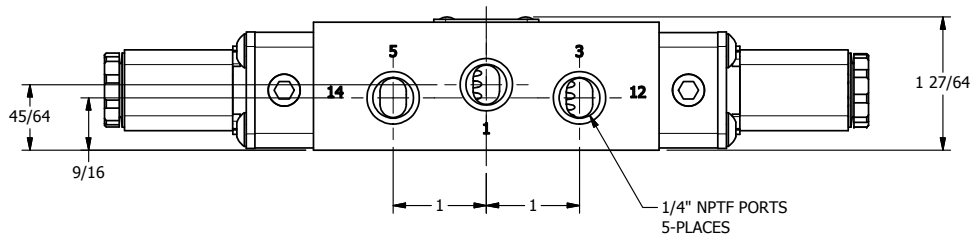

4 3 2 1

**AAA**  
PRODUCTS  
INTERNATIONAL

**AAA PRODUCTS  
INTERNATIONAL**  
7114 Harry Hines Blvd  
Dallas, TX 75235

TITLE: 1/4" SIDE PORT, DBL SOL, 2 POS,  
FRICTION POS, SOL RTRN

DRAWING NO.:  
DIM\_ESS2