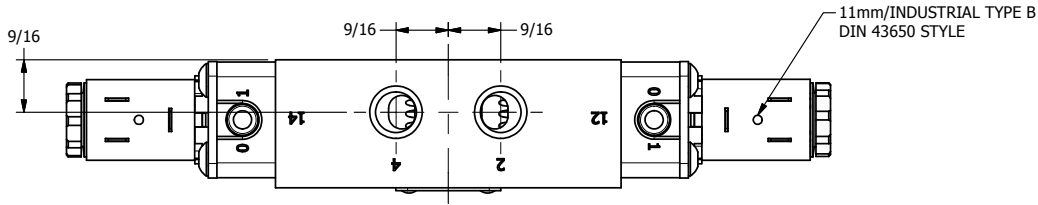

4 3 2 1

**AAA**  
PRODUCTS  
INTERNATIONAL

**AAA PRODUCTS  
INTERNATIONAL**  
7114 Harry Hines Blvd  
Dallas, TX 75235

TITLE: 1/4" SIDE PORT, DBL SOL, 2 POS,  
FRICTION POS, SOL RTRN

DRAWING NO.:  
DIM\_ESS2