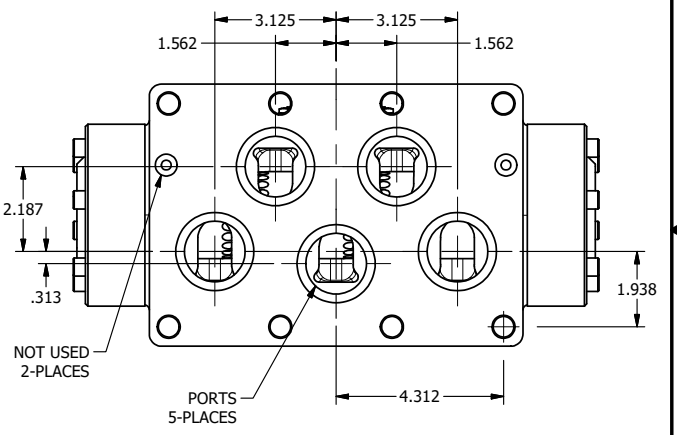

4

3

2

1

B

B

1/2"-14 NPT CONDUIT CONNECTION
18" LEADS, 3 WIRE

A

A

4

3

2

1

AAA
PRODUCTS
INTERNATIONAL

**AAA PRODUCTS
INTERNATIONAL**
7114 Harry Hines Blvd
Dallas, TX 75235

TITLE: 2" SUBPLATE, DBL SOL, 2 POS,
FRICTION POS, SOL RTRN,
EXPL PROOF, EXT PILOT

DRAWING NO.:
DIM_ESS16PXZ

THE INFORMATION CONTAINED WITHIN THIS DOCUMENT IS PROPRIETARY TO AAA PRODUCTS AND MAY NOT BE DISCLOSED WITHOUT PRIOR WRITTEN CONSENT