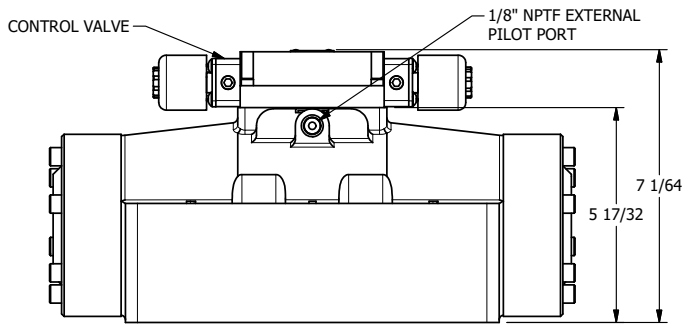

4

3

2

1

B

B

1/2"-14 NPT CONDUIT CONNECTION
18" LEADS, 3 WIRE

A

A

4

3

2

1

AAA
PRODUCTS
INTERNATIONAL

**AAA PRODUCTS
INTERNATIONAL**
7114 Harry Hines Blvd
Dallas, TX 75235

TITLE: 2" SUBPLATE, DBL SOL, 2 POS,
FRICTION POS, SOL RTRN,
EXPL PROOF, EXT PILOT