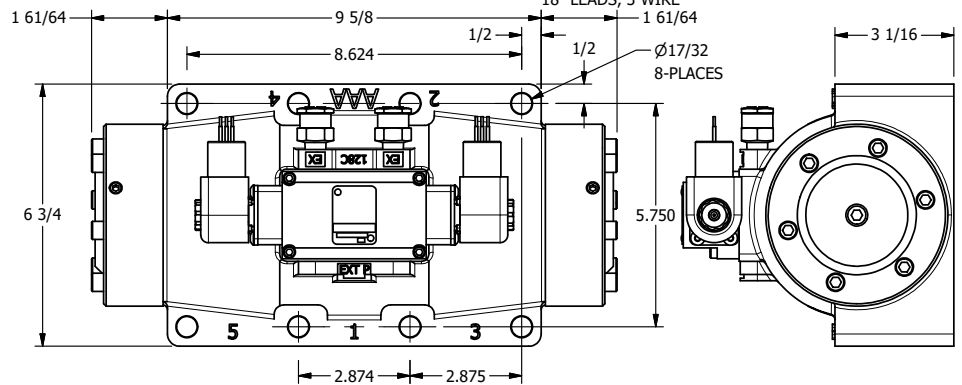

4

3

2

1

B

B

1/2"-14 NPT CONDUIT CONNECTION
18" LEADS, 3 WIRE

A

A

4

3

2

1

AAA
PRODUCTS
INTERNATIONAL

**AAA PRODUCTS
INTERNATIONAL**
7114 Harry Hines Blvd
Dallas, TX 75235

TITLE: 2" SUBPLATE, DBL SOL, 2 POS,
FRICTION POS, SOL RTRN,
EXPL PROOF, EXT PILOT

DRAWING NO.:
DIM_ESS16PXZ

THE INFORMATION CONTAINED WITHIN THIS DOCUMENT IS PROPRIETARY TO AAA PRODUCTS AND MAY NOT BE DISCLOSED WITHOUT PRIOR WRITTEN CONSENT