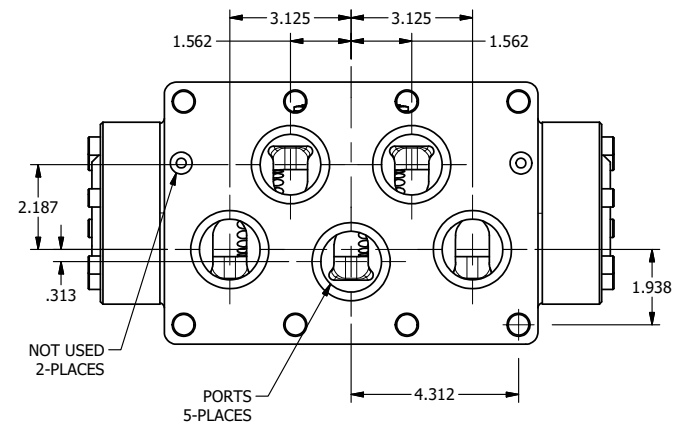

4

3

2

1

AAA
PRODUCTS
INTERNATIONAL

**AAA PRODUCTS
INTERNATIONAL**
7114 Harry Hines Blvd
Dallas, TX 75235

TITLE: 2" SUBPLATE, DBL SOL, 2 POS,
FRICTION POS, SOL RTRN, ATEX,
EXT PILOT

DRAWING NO.:
DIM_ESS16PTZ