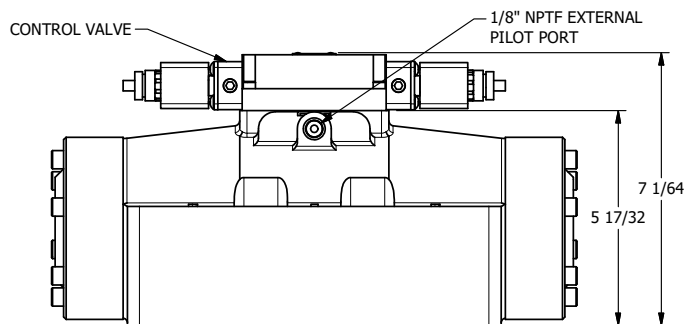

4

3

2

1

AAA
PRODUCTS
INTERNATIONAL

**AAA PRODUCTS
INTERNATIONAL**
7114 Harry Hines Blvd
Dallas, TX 75235

TITLE: 2" SUBPLATE, DBL SOL, 2 POS,
FRICTION POS, SOL RTRN, ATEX,
EXT PILOT

DRAWING NO.:
DIM_ESS16PTZ