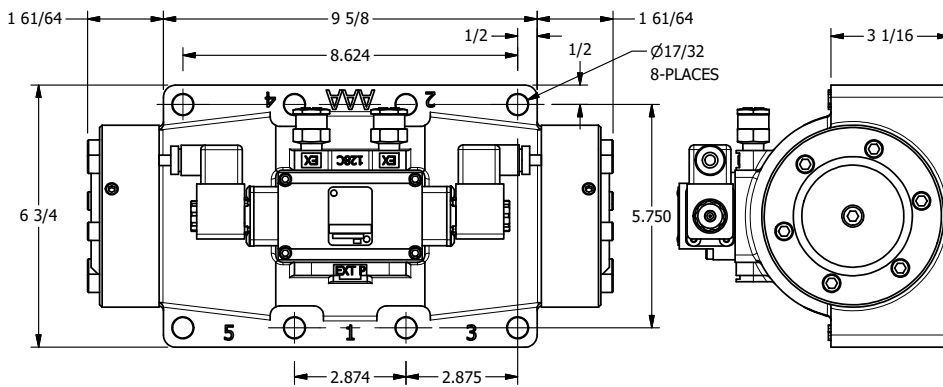

4

3

2

1

AAA
PRODUCTS
INTERNATIONAL

**AAA PRODUCTS
INTERNATIONAL**
7114 Harry Hines Blvd
Dallas, TX 75235

TITLE: 2" SUBPLATE, DBL SOL, 2 POS,
FRICTION POS, SOL RTRN, ATEX,
EXT PILOT

DRAWING NO.:
DIM_ESS16PTZ