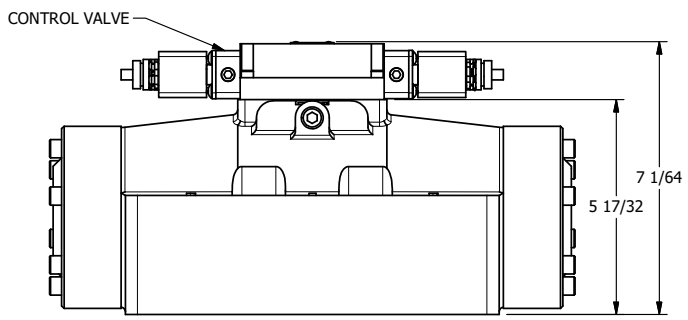

4

3

2

1

**AAA**  
PRODUCTS  
INTERNATIONAL

**AAA PRODUCTS  
INTERNATIONAL**  
7114 Harry Hines Blvd  
Dallas, TX 75235

TITLE: 2" SUBPLATE, DBL SOL, 2 POS,  
FRICTION POS, SOL RTRN, ATEX,  
LCKNG OVRD, SIDE VENT

DRAWING NO.:  
DIM\_ESS16PTOC

THE INFORMATION CONTAINED WITHIN THIS DOCUMENT IS PROPRIETARY TO AAA PRODUCTS AND MAY NOT BE DISCLOSED WITHOUT PRIOR WRITTEN CONSENT

4

3

2

1

B

B