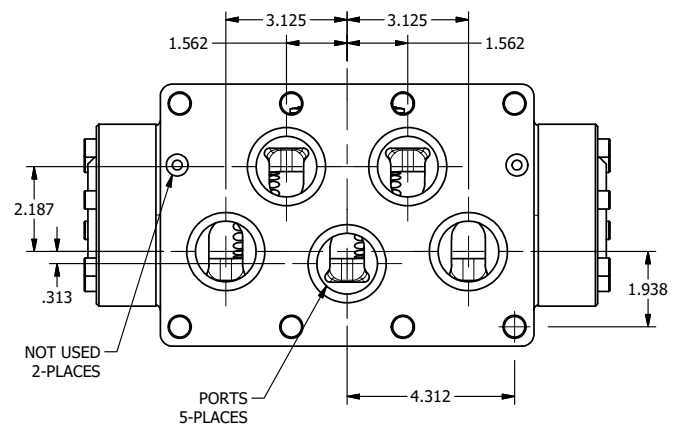

4

3

2

1

**AAA**  
PRODUCTS  
INTERNATIONAL

**AAA PRODUCTS  
INTERNATIONAL**  
7114 Harry Hines Blvd  
Dallas, TX 75235

TITLE: 2" SUBPLATE, DBL SOL, 2 POS,  
FRICTION POS, SOL RTRN, ATEX,  
LCKNG OVRD, SIDE VENT

DRAWING NO.:  
DIM\_ESS16PTOC

THE INFORMATION CONTAINED WITHIN THIS DOCUMENT IS PROPRIETARY TO AAA PRODUCTS AND MAY NOT BE DISCLOSED WITHOUT PRIOR WRITTEN CONSENT

4

3

2

1

B

B