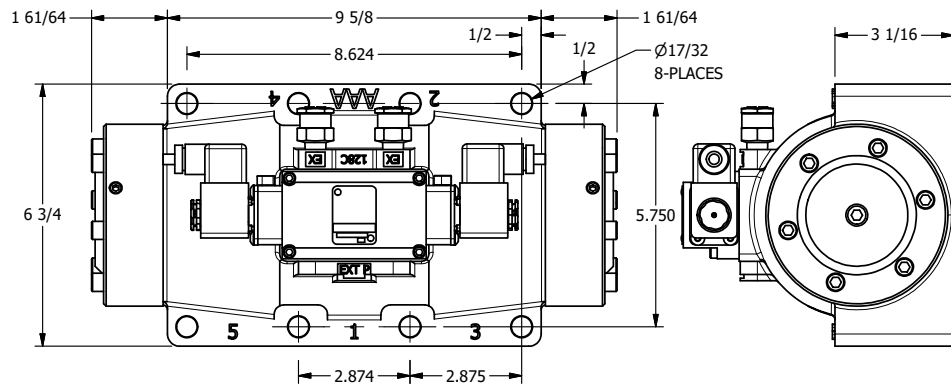

4

3

2

1

**AAA**  
PRODUCTS  
INTERNATIONAL

**AAA PRODUCTS  
INTERNATIONAL**  
7114 Harry Hines Blvd  
Dallas, TX 75235

TITLE: 2" SUBPLATE, DBL SOL, 2 POS,  
FRICTION POS, SOL RTRN, ATEX,  
LCKNG OVRD, SIDE VENT

DRAWING NO.:  
DIM\_ESS16PTOC

THE INFORMATION CONTAINED WITHIN THIS DOCUMENT IS PROPRIETARY TO AAA PRODUCTS AND MAY NOT BE DISCLOSED WITHOUT PRIOR WRITTEN CONSENT

4

3

2

1

B

B