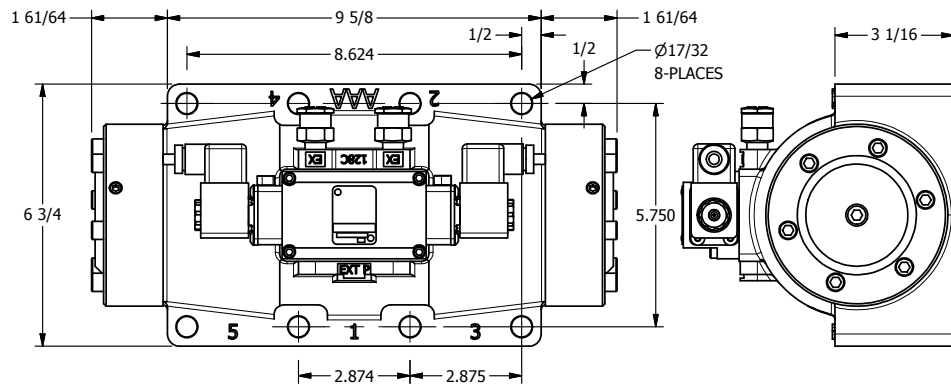

4

3

2

1

**AAA**  
PRODUCTS  
INTERNATIONAL

**AAA PRODUCTS INTERNATIONAL**  
7114 Harry Hines Blvd  
Dallas, TX 75235

TITLE: 2" SUBPLATE, DBL SOL, 2 POS,  
FRICTION POS, SOL RTRN, ATEX,  
LCKNG OVRD

DRAWING NO.:  
DIM\_ESS16PTO