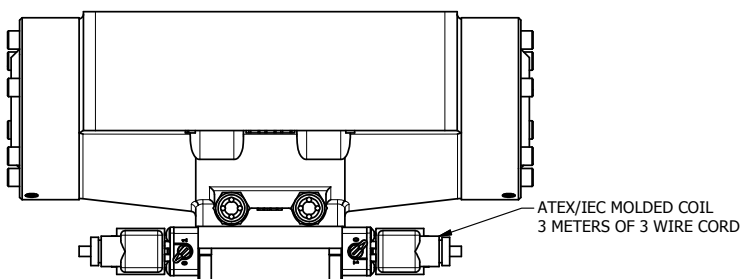

4

3

2

1

**AAA**  
PRODUCTS  
INTERNATIONAL

**AAA PRODUCTS INTERNATIONAL**  
7114 Harry Hines Blvd  
Dallas, TX 75235

TITLE: 2" SUBPLATE, DBL SOL, 2 POS,  
FRICTION POS, SOL RTRN, ATEX,  
LCKNG OVRD

DRAWING NO.:  
DIM\_ESS16PTO