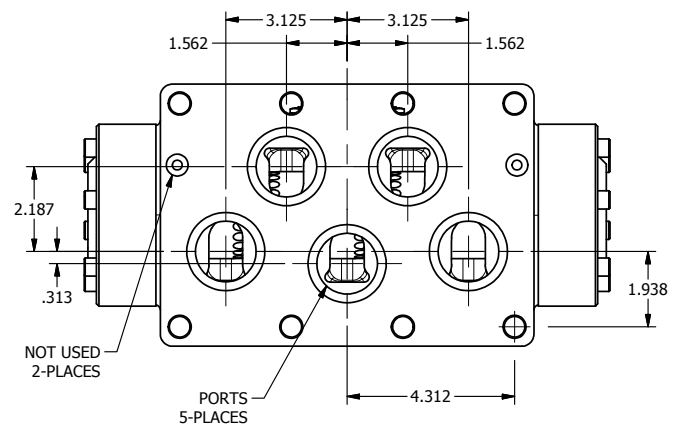

4

3

2

1

**AAA**  
PRODUCTS  
INTERNATIONAL

**AAA PRODUCTS INTERNATIONAL**  
7114 Harry Hines Blvd  
Dallas, TX 75235

TITLE: 2" SUBPLATE, DBL SOL, 2 POS,  
FRICTION POS, SOL RTRN, ATEX,  
LCKNG OVRD

DRAWING NO.:  
DIM\_ESS16PTO