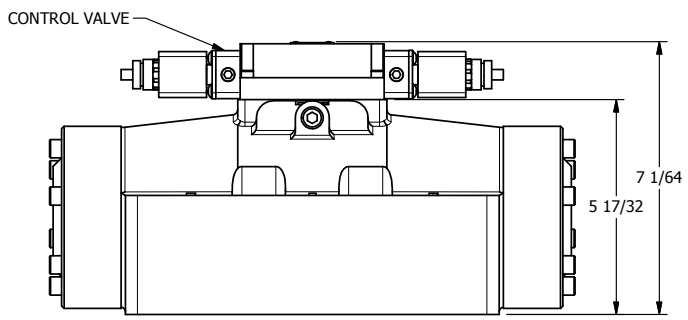

4

3

2

1

**AAA**  
PRODUCTS  
INTERNATIONAL

**AAA PRODUCTS INTERNATIONAL**  
7114 Harry Hines Blvd  
Dallas, TX 75235

TITLE: 2" SUBPLATE, DBL SOL, 2 POS,  
FRICTION POS, SOL RTRN, ATEX,  
LCKNG OVRD

DRAWING NO.:  
DIM\_ESS16PTO