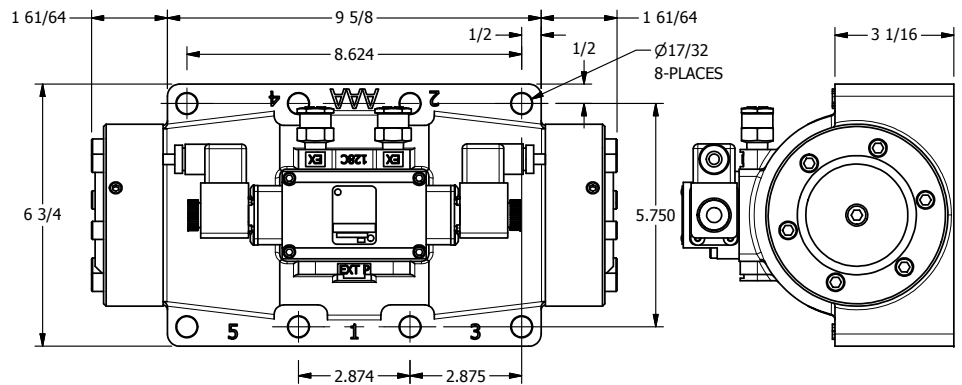

4

3

2

1

**AAA**  
PRODUCTS  
INTERNATIONAL

**AAA PRODUCTS INTERNATIONAL**  
7114 Harry Hines Blvd  
Dallas, TX 75235

TITLE: 2" SUBPLATE, DBL SOL, 2 POS,  
FRICTION POS, SOL RTRN,  
ATEX, DUST EXCLDR

DRAWING NO.:  
DIM\_ESS16PTL