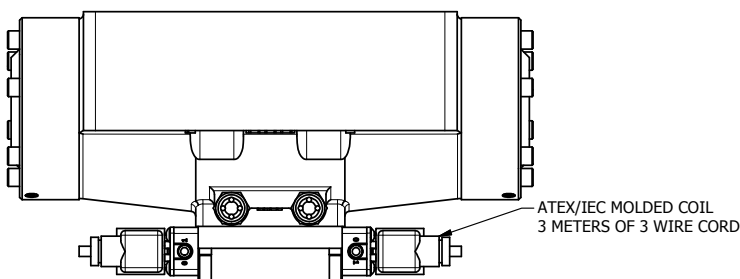

4

3

2

1

**AAA**  
PRODUCTS  
INTERNATIONAL

**AAA PRODUCTS INTERNATIONAL**  
7114 Harry Hines Blvd  
Dallas, TX 75235

TITLE: 2" SUBPLATE, DBL SOL, 2 POS,  
FRICTION POS, SOL RTRN,  
ATEX, DUST EXCLDR

DRAWING NO.:  
DIM\_ESS16PTL