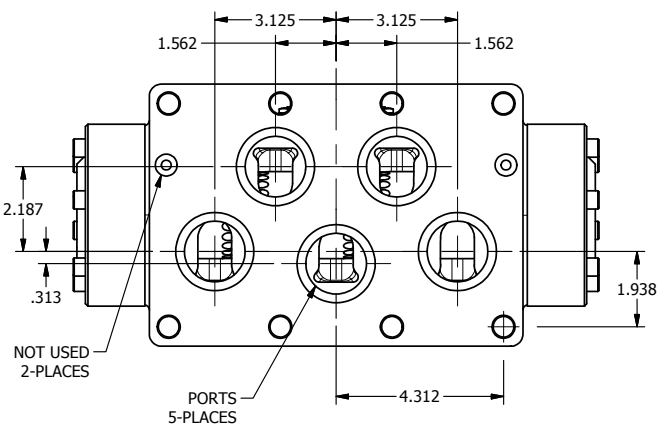

4

3

2

1

**AAA**  
PRODUCTS  
INTERNATIONAL

**AAA PRODUCTS INTERNATIONAL**  
7114 Harry Hines Blvd  
Dallas, TX 75235

TITLE: 2" SUBPLATE, DBL SOL, 2 POS,  
FRICTION POS, SOL RTRN,  
ATEX, DUST EXCLDR

DRAWING NO.:  
DIM\_ESS16PTL