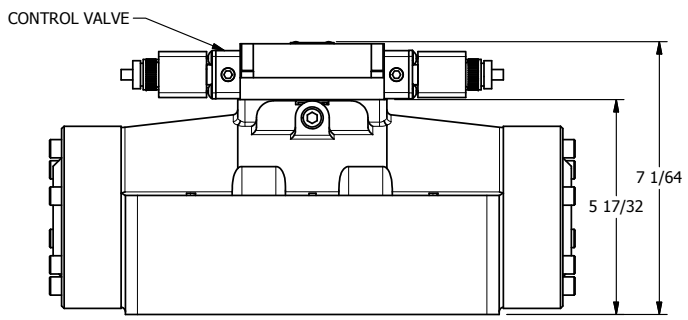

4

3

2

1

**AAA**  
PRODUCTS  
INTERNATIONAL

**AAA PRODUCTS INTERNATIONAL**  
7114 Harry Hines Blvd  
Dallas, TX 75235

TITLE: 2" SUBPLATE, DBL SOL, 2 POS,  
FRICTION POS, SOL RTRN,  
ATEX, DUST EXCLDR

DRAWING NO.:  
DIM\_ESS16PTL