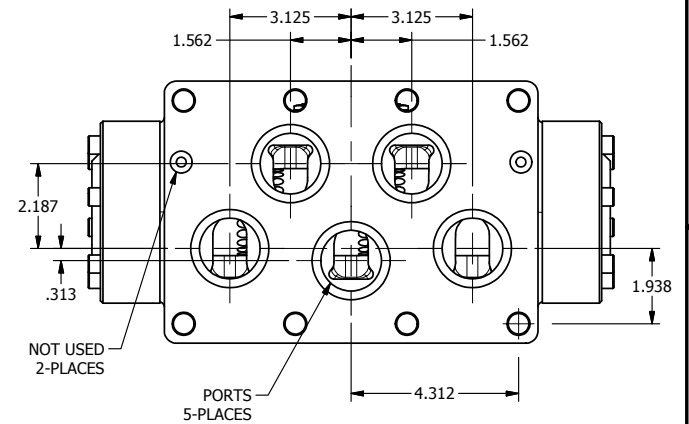

4

3

2

1

AAA
PRODUCTS
INTERNATIONAL
7114 Harry Hines Blvd
Dallas, TX 75235

TITLE: 2" SUBPLATE, DBL SOL, 2 POS,
FRICTION POS, SOL RTRN, ATEX,
SIDE VENT

DRAWING NO.:
DIM_ESS16PTC

THE INFORMATION CONTAINED WITHIN THIS DOCUMENT IS PROPRIETARY TO AAA PRODUCTS AND MAY NOT BE DISCLOSED WITHOUT PRIOR WRITTEN CONSENT