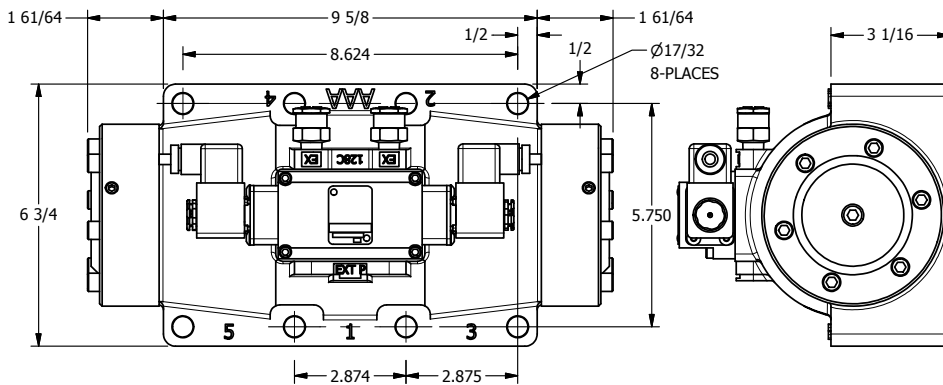

4

3

2

1

AAA
PRODUCTS
INTERNATIONAL
7114 Harry Hines Blvd
Dallas, TX 75235

TITLE: 2" SUBPLATE, DBL SOL, 2 POS,
FRICTION POS, SOL RTRN, ATEX,
SIDE VENT

DRAWING NO.:
DIM_ESS16PTC

THE INFORMATION CONTAINED WITHIN THIS DOCUMENT IS PROPRIETARY TO AAA PRODUCTS AND MAY NOT BE DISCLOSED WITHOUT PRIOR WRITTEN CONSENT

4

3

2

1