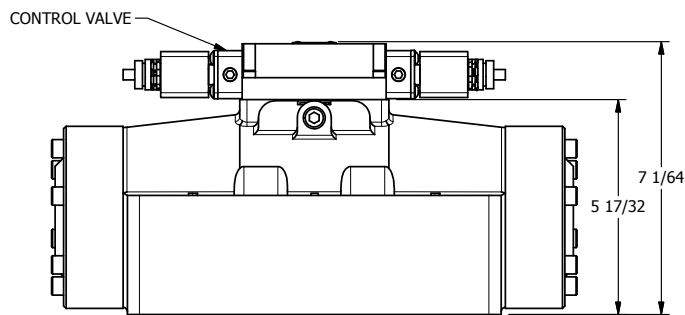

4

3

2

1

AAA
PRODUCTS
INTERNATIONAL
7114 Harry Hines Blvd
Dallas, TX 75235

TITLE: 2" SUBPLATE, DBL SOL, 2 POS,
FRICTION POS, SOL RTRN, ATEX,
SIDE VENT

DRAWING NO.:
DIM_ESS16PTC

THE INFORMATION CONTAINED WITHIN THIS DOCUMENT IS PROPRIETARY TO AAA PRODUCTS AND MAY NOT BE DISCLOSED WITHOUT PRIOR WRITTEN CONSENT