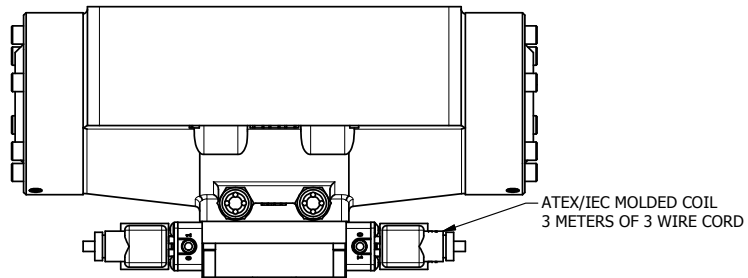

4

3

2

1

AAA
PRODUCTS
INTERNATIONAL
7114 Harry Hines Blvd
Dallas, TX 75235

TITLE: 2" SUBPLATE, DBL SOL, 2 POS,
FRICTION POS, SOL RTRN, ATEX,
SIDE VENT

DRAWING NO.:
DIM_ESS16PTC

THE INFORMATION CONTAINED WITHIN THIS DOCUMENT IS PROPRIETARY TO AAA PRODUCTS AND MAY NOT BE DISCLOSED WITHOUT PRIOR WRITTEN CONSENT