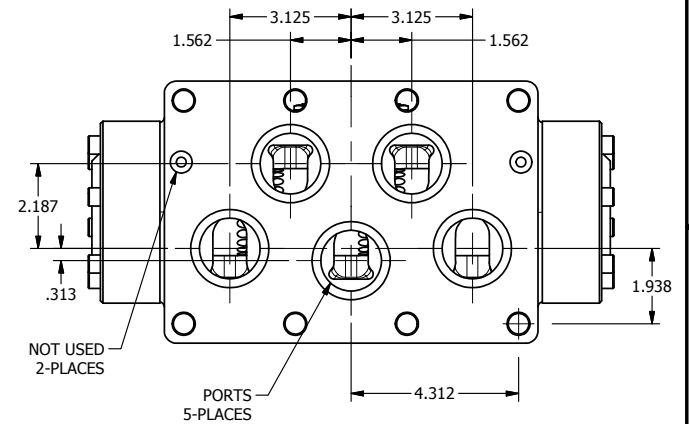

4

3

2

1

AAA
PRODUCTS
INTERNATIONAL

**AAA PRODUCTS
INTERNATIONAL**
7114 Harry Hines Blvd
Dallas, TX 75235

TITLE: 2" SUBPLATE, DBL SOL, 2 POS,
FRICTION POS, SOL RTRN, ATEX

DRAWING NO.:
DIM_ESS16PT