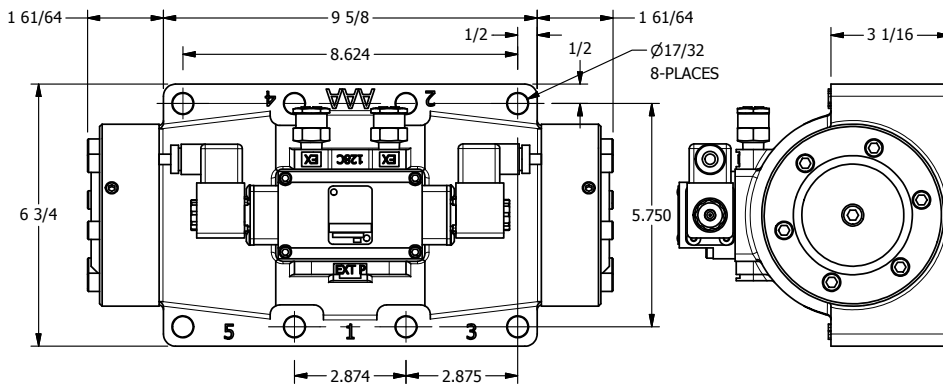

4

3

2

1

AAA
PRODUCTS
INTERNATIONAL

**AAA PRODUCTS
INTERNATIONAL**
7114 Harry Hines Blvd
Dallas, TX 75235

TITLE: 2" SUBPLATE, DBL SOL, 2 POS,
FRICTION POS, SOL RTRN, ATEX

DRAWING NO.:
DIM_ESS16PT