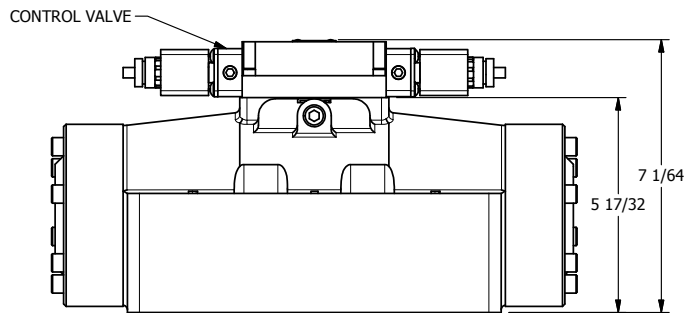

4

3

2

1

AAA
PRODUCTS
INTERNATIONAL

**AAA PRODUCTS
INTERNATIONAL**
7114 Harry Hines Blvd
Dallas, TX 75235

TITLE: 2" SUBPLATE, DBL SOL, 2 POS,
FRICTION POS, SOL RTRN, ATEX

DRAWING NO.:
DIM_ESS16PT