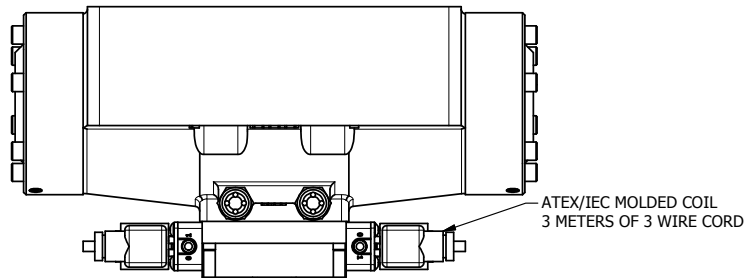

4

3

2

1

AAA
PRODUCTS
INTERNATIONAL

**AAA PRODUCTS
INTERNATIONAL**
7114 Harry Hines Blvd
Dallas, TX 75235

TITLE: 2" SUBPLATE, DBL SOL, 2 POS,
FRICTION POS, SOL RTRN, ATEX

DRAWING NO.:
DIM_ESS16PT