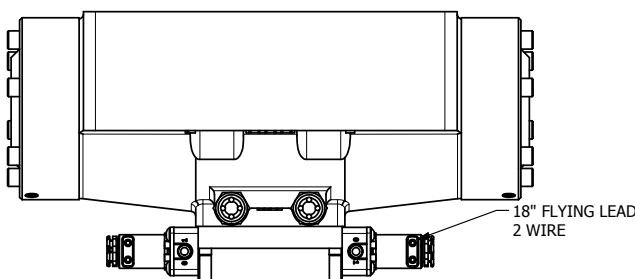

4

3

2

1

AAA
PRODUCTS
INTERNATIONAL
7114 Harry Hines Blvd
Dallas, TX 75235

TITLE: 2" SUBPLATE, DBL SOL, 2 POS,
FRICTION POS, SOL RTRN,
FLYING LEAD, SIDE VENT

DRAWING NO.:
DIM_ESS16PMC

THE INFORMATION CONTAINED WITHIN THIS DOCUMENT IS PROPRIETARY TO AAA PRODUCTS AND MAY NOT BE DISCLOSED WITHOUT PRIOR WRITTEN CONSENT