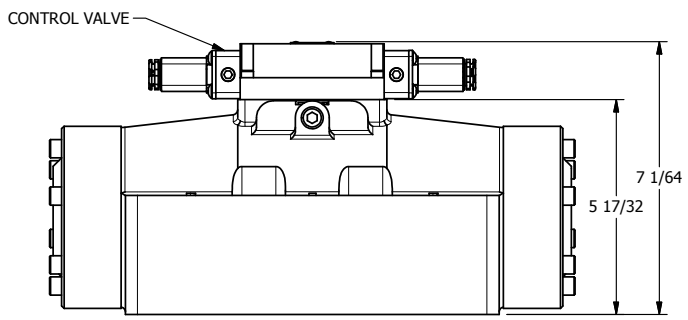

4

3

2

1

AAA
PRODUCTS
INTERNATIONAL
7114 Harry Hines Blvd
Dallas, TX 75235

TITLE: 2" SUBPLATE, DBL SOL, 2 POS,
FRICTION POS, SOL RTRN,
FLYING LEAD, SIDE VENT

DRAWING NO.:
DIM_ESS16PMC

THE INFORMATION CONTAINED WITHIN THIS DOCUMENT IS PROPRIETARY TO AAA PRODUCTS AND MAY NOT BE DISCLOSED WITHOUT PRIOR WRITTEN CONSENT