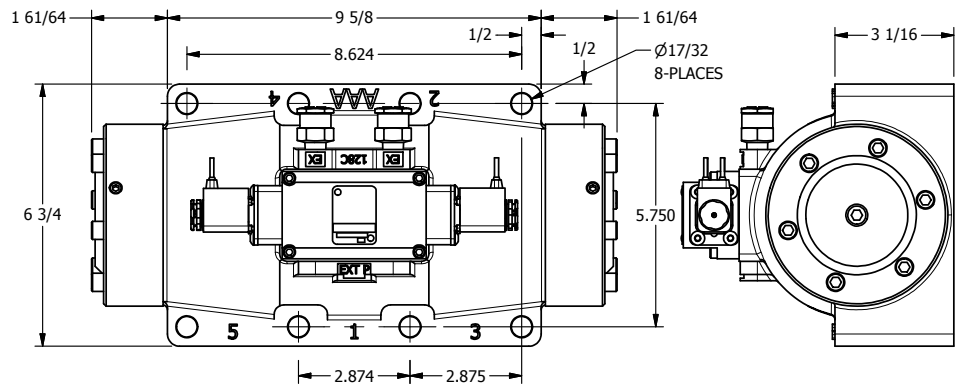

4

3

2

1

AAA
PRODUCTS
INTERNATIONAL
7114 Harry Hines Blvd
Dallas, TX 75235

TITLE: 2" SUBPLATE, DBL SOL, 2 POS,
FRICTION POS, SOL RTRN,
FLYING LEAD, SIDE VENT

DRAWING NO.:
DIM_ESS16PMC

THE INFORMATION CONTAINED WITHIN THIS DOCUMENT IS PROPRIETARY TO AAA PRODUCTS AND MAY NOT BE DISCLOSED WITHOUT PRIOR WRITTEN CONSENT