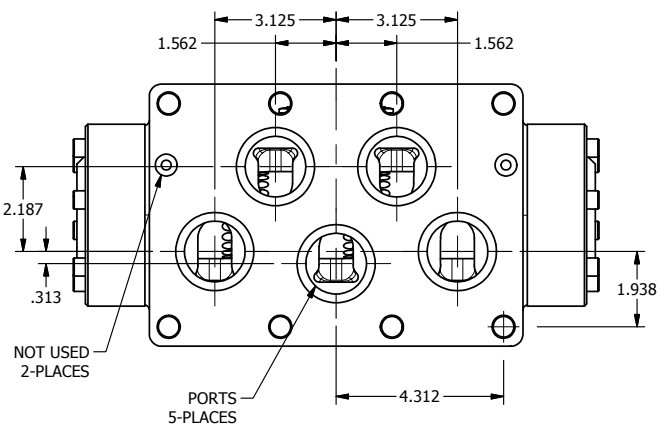

4

3

2

1

AAA
PRODUCTS
INTERNATIONAL
7114 Harry Hines Blvd
Dallas, TX 75235

TITLE: 2" SUBPLATE, DBL SOL, 2 POS,
FRICTION POS, SOL RTRN,
FLYING LEAD, SIDE VENT

DRAWING NO.:
DIM_ESS16PMC

THE INFORMATION CONTAINED WITHIN THIS DOCUMENT IS PROPRIETARY TO AAA PRODUCTS AND MAY NOT BE DISCLOSED WITHOUT PRIOR WRITTEN CONSENT