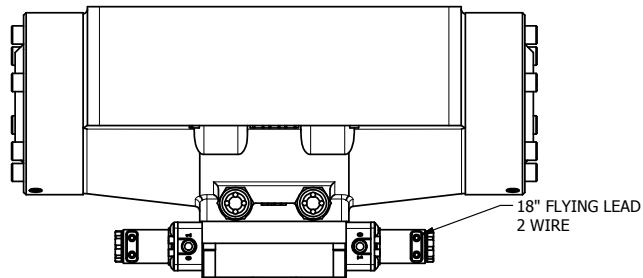

4

3

2

1

18" FLYING LEAD  
2 WIRE

CONTROL VALVE

**AAA**  
PRODUCTS  
INTERNATIONAL

**AAA PRODUCTS  
INTERNATIONAL**  
7114 Harry Hines Blvd  
Dallas, TX 75235

TITLE: 2" SUBPLATE, DBL SOL, 2 POS,  
FRICTION POS, SOL RTRN,  
FLYING LEAD

DRAWING NO.:  
DIM\_ESS16PM

THE INFORMATION CONTAINED WITHIN THIS DOCUMENT IS PROPRIETARY TO AAA PRODUCTS AND MAY NOT BE DISCLOSED WITHOUT PRIOR WRITTEN CONSENT