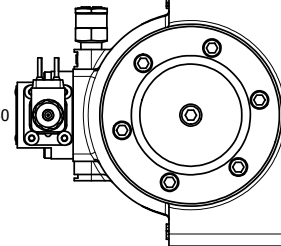

4

3

2

1

18" FLYING LEAD  
2 WIRE

CONTROL VALVE

**AAA**  
PRODUCTS  
INTERNATIONAL

**AAA PRODUCTS  
INTERNATIONAL**  
7114 Harry Hines Blvd  
Dallas, TX 75235

TITLE: 2" SUBPLATE, DBL SOL, 2 POS,  
FRICTION POS, SOL RTRN,  
FLYING LEAD

DRAWING NO.:  
DIM\_ESS16PM

THE INFORMATION CONTAINED WITHIN THIS DOCUMENT IS PROPRIETARY TO AAA PRODUCTS AND MAY NOT BE DISCLOSED WITHOUT PRIOR WRITTEN CONSENT