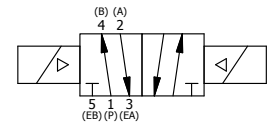

4

3

2

1

18" FLYING LEAD  
2 WIRE

CONTROL VALVE

**AAA**  
PRODUCTS  
INTERNATIONAL

**AAA PRODUCTS  
INTERNATIONAL**  
7114 Harry Hines Blvd  
Dallas, TX 75235

TITLE: 2" SUBPLATE, DBL SOL, 2 POS,  
FRICTION POS, SOL RTRN,  
FLYING LEAD

DRAWING NO.:  
DIM\_ESS16PM

THE INFORMATION CONTAINED WITHIN THIS DOCUMENT IS PROPRIETARY TO AAA PRODUCTS AND MAY NOT BE DISCLOSED WITHOUT PRIOR WRITTEN CONSENT