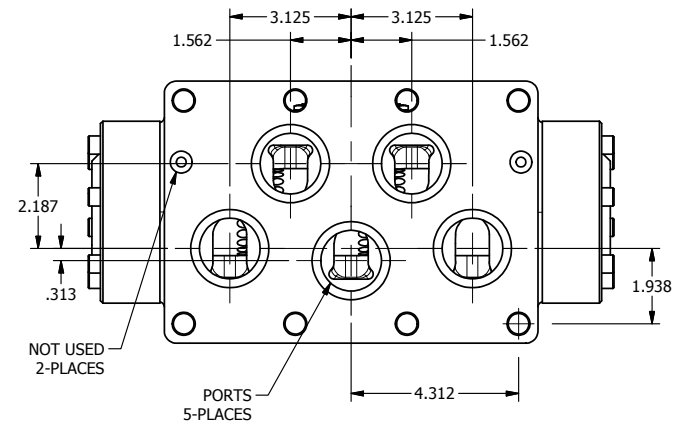

4

3

2

1

18" FLYING LEAD  
2 WIRE

CONTROL VALVE

**AAA**  
PRODUCTS  
INTERNATIONAL

**AAA PRODUCTS  
INTERNATIONAL**  
7114 Harry Hines Blvd  
Dallas, TX 75235

TITLE: 2" SUBPLATE, DBL SOL, 2 POS,  
FRICTION POS, SOL RTRN,  
FLYING LEAD

DRAWING NO.:  
DIM\_ESS16PM

THE INFORMATION CONTAINED WITHIN THIS DOCUMENT IS PROPRIETARY TO AAA PRODUCTS AND MAY NOT BE DISCLOSED WITHOUT PRIOR WRITTEN CONSENT