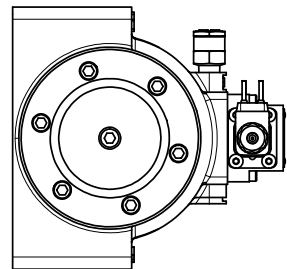

4

3

2

1

18" FLYING LEAD  
2 WIRE

CONTROL VALVE

**AAA**  
PRODUCTS  
INTERNATIONAL

**AAA PRODUCTS  
INTERNATIONAL**  
7114 Harry Hines Blvd  
Dallas, TX 75235

TITLE: 2" SUBPLATE, DBL SOL, 2 POS,  
FRICTION POS, SOL RTRN,  
FLYING LEAD

DRAWING NO.:  
DIM\_ESS16PM

THE INFORMATION CONTAINED WITHIN THIS DOCUMENT IS PROPRIETARY TO AAA PRODUCTS AND MAY NOT BE DISCLOSED WITHOUT PRIOR WRITTEN CONSENT