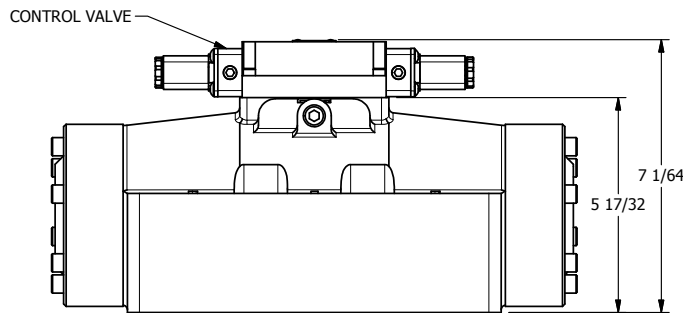

4

3

2

1

18" FLYING LEAD  
2 WIRE

CONTROL VALVE

**AAA**  
PRODUCTS  
INTERNATIONAL

**AAA PRODUCTS  
INTERNATIONAL**  
7114 Harry Hines Blvd  
Dallas, TX 75235

TITLE: 2" SUBPLATE, DBL SOL, 2 POS,  
FRICTION POS, SOL RTRN,  
FLYING LEAD

DRAWING NO.:  
DIM\_ESS16PM

THE INFORMATION CONTAINED WITHIN THIS DOCUMENT IS PROPRIETARY TO AAA PRODUCTS AND MAY NOT BE DISCLOSED WITHOUT PRIOR WRITTEN CONSENT