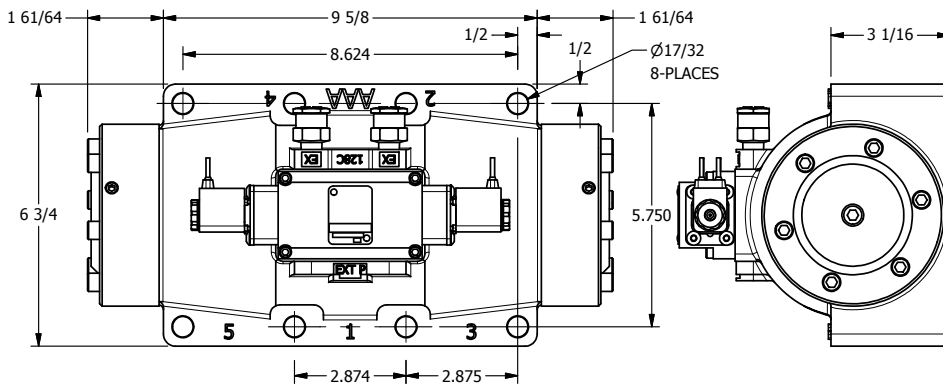

4

3

2

1

18" FLYING LEAD  
2 WIRE

CONTROL VALVE

**AAA**  
PRODUCTS  
INTERNATIONAL

**AAA PRODUCTS  
INTERNATIONAL**  
7114 Harry Hines Blvd  
Dallas, TX 75235

TITLE: 2" SUBPLATE, DBL SOL, 2 POS,  
FRICTION POS, SOL RTRN,  
FLYING LEAD

DRAWING NO.:  
DIM\_ESS16PM

THE INFORMATION CONTAINED WITHIN THIS DOCUMENT IS PROPRIETARY TO AAA PRODUCTS AND MAY NOT BE DISCLOSED WITHOUT PRIOR WRITTEN CONSENT