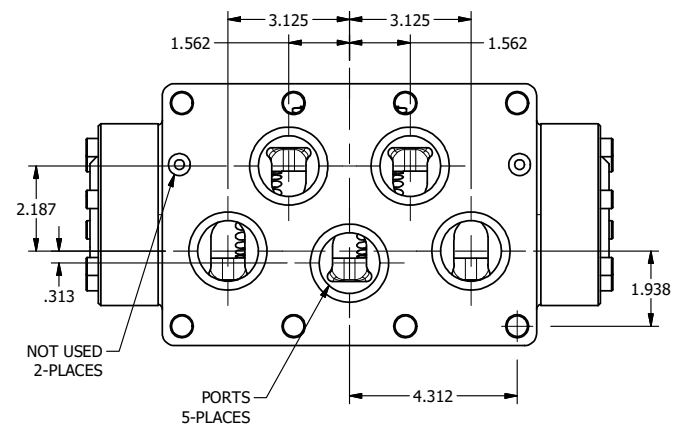

4

3

2

1

1/2"-14 NPT CONDUIT CONNECTION
18" LEAD, 3 WIRE

AAA
PRODUCTS
INTERNATIONAL

AAA PRODUCTS INTERNATIONAL
7114 Harry Hines Blvd
Dallas, TX 75235

TITLE: 2" SUBPLATE, DBL SOL, 2 POS,
SOL RTRN, MOLD-OVER,
LCKNG OVRD, DUST EXCLDR

DRAWING NO.:
DIM_ESS16PJOL

THE INFORMATION CONTAINED WITHIN THIS DOCUMENT IS PROPRIETARY TO AAA PRODUCTS AND MAY NOT BE DISCLOSED WITHOUT PRIOR WRITTEN CONSENT

4

3

2

B

B

A