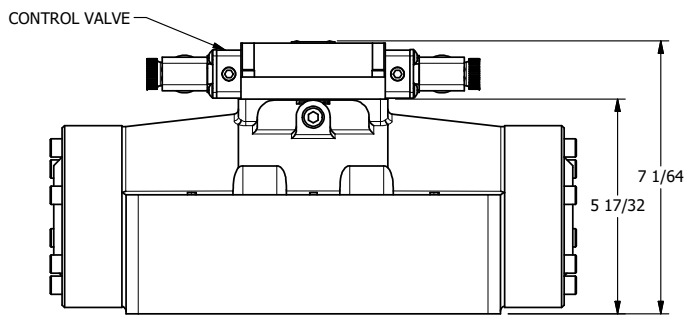

4

3

2

1

1/2"-14 NPT CONDUIT CONNECTION
18" LEAD, 3 WIRE

AAA
PRODUCTS
INTERNATIONAL

AAA PRODUCTS INTERNATIONAL
7114 Harry Hines Blvd
Dallas, TX 75235

TITLE: 2" SUBPLATE, DBL SOL, 2 POS,
SOL RTRN, MOLD-OVER,
LCKNG OVRD, DUST EXCLDR