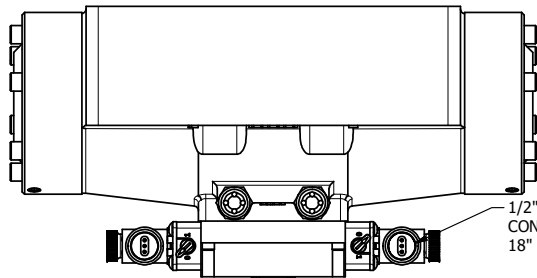

4

3

2

1

1/2"-14 NPT CONDUIT CONNECTION
18" LEAD, 3 WIRE

AAA
PRODUCTS
INTERNATIONAL

AAA PRODUCTS INTERNATIONAL
7114 Harry Hines Blvd
Dallas, TX 75235

TITLE: 2" SUBPLATE, DBL SOL, 2 POS,
SOL RTRN, MOLD-OVER,
LCKNG OVRD, DUST EXCLDR

DRAWING NO.:
DIM_ESS16PJOL

THE INFORMATION CONTAINED WITHIN THIS DOCUMENT IS PROPRIETARY TO AAA PRODUCTS AND MAY NOT BE DISCLOSED WITHOUT PRIOR WRITTEN CONSENT

4

3

2

B

B

A