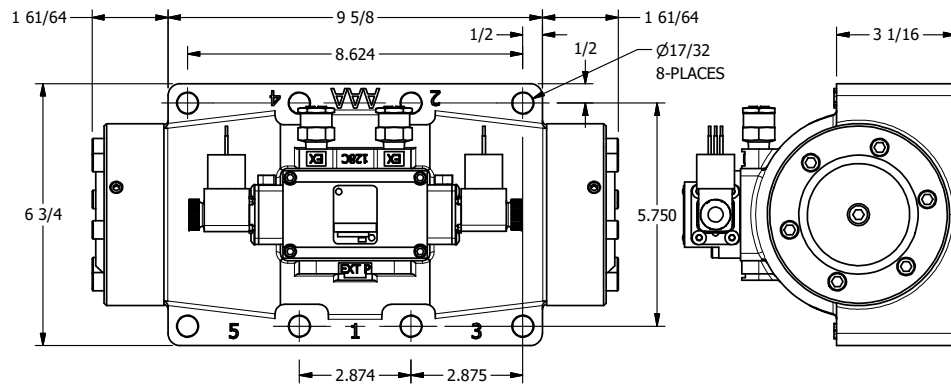

4

3

2

1

1/2"-14 NPT CONDUIT CONNECTION
18" LEAD, 3 WIRE

AAA
PRODUCTS
INTERNATIONAL

AAA PRODUCTS INTERNATIONAL
7114 Harry Hines Blvd
Dallas, TX 75235

TITLE: 2" SUBPLATE, DBL SOL, 2 POS,
SOL RTRN, MOLD-OVER,
LCKNG OVRD, DUST EXCLDR

DRAWING NO.:
DIM_ESS16PJOL

THE INFORMATION CONTAINED WITHIN THIS DOCUMENT IS PROPRIETARY TO AAA PRODUCTS AND MAY NOT BE DISCLOSED WITHOUT PRIOR WRITTEN CONSENT

4

3

2

B

B

A