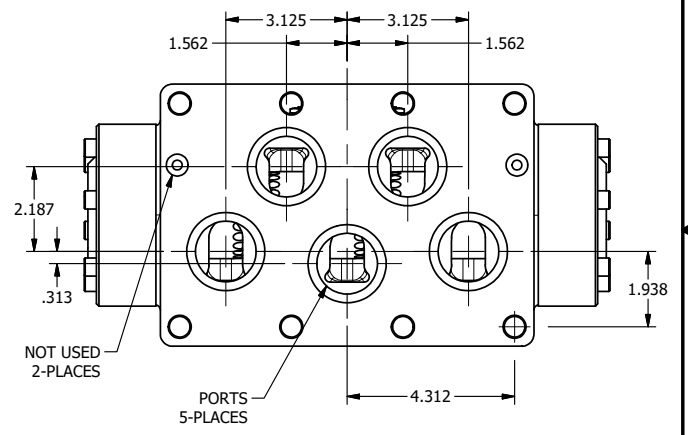

4

3

2

1

1/2"-14 NPT CONDUIT CONNECTION
18" LEAD, 3 WIRE

AAA
PRODUCTS
INTERNATIONAL

**AAA PRODUCTS
INTERNATIONAL**
7114 Harry Hines Blvd
Dallas, TX 75235

TITLE: 2" SUBPLATE, DBL SOL, 2 POS,
FRCTN POS, SOL RTRN, MOLD-OVER,
LCKNG OVRD, SIDE VENT

DRAWING NO.:
DIM_ESS16PJOC

THE INFORMATION CONTAINED WITHIN THIS DOCUMENT IS PROPRIETARY TO AAA PRODUCTS AND MAY NOT BE DISCLOSED WITHOUT PRIOR WRITTEN CONSENT

4

3

2

1

B

B