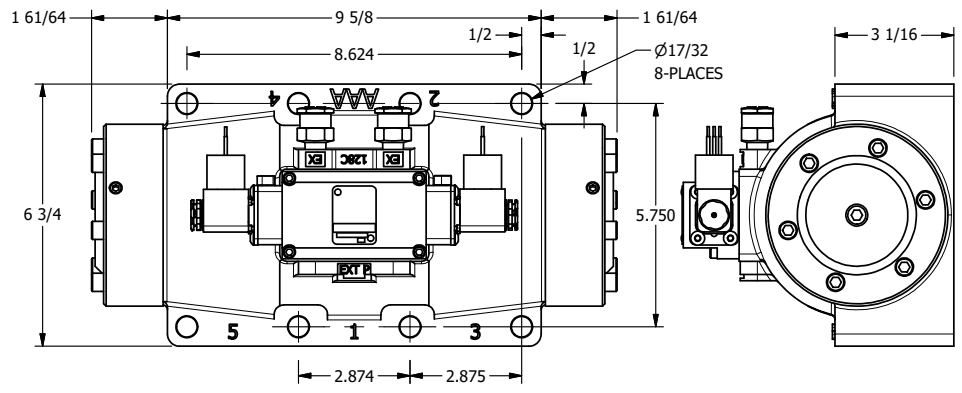

4

3

2

1

1/2"-14 NPT CONDUIT CONNECTION
18" LEAD, 3 WIRE

AAA
PRODUCTS
INTERNATIONAL

**AAA PRODUCTS
INTERNATIONAL**
7114 Harry Hines Blvd
Dallas, TX 75235

TITLE: 2" SUBPLATE, DBL SOL, 2 POS,
FRCTN POS, SOL RTRN, MOLD-OVER,
LCKNG OVRD, SIDE VENT

DRAWING NO.:
DIM_ESS16PJOC

THE INFORMATION CONTAINED WITHIN THIS DOCUMENT IS PROPRIETARY TO AAA PRODUCTS AND MAY NOT BE DISCLOSED WITHOUT PRIOR WRITTEN CONSENT

4

3

2

1

B

B