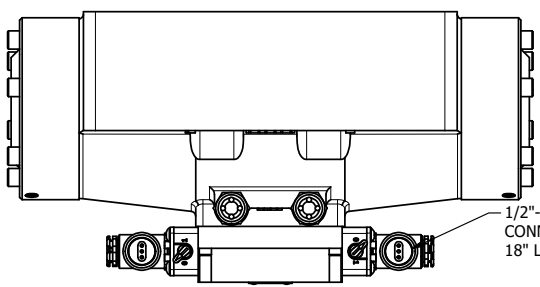

4

3

2

1

1/2"-14 NPT CONDUIT CONNECTION
18" LEAD, 3 WIRE

AAA
PRODUCTS
INTERNATIONAL

**AAA PRODUCTS
INTERNATIONAL**
7114 Harry Hines Blvd
Dallas, TX 75235

TITLE: 2" SUBPLATE, DBL SOL, 2 POS,
FRCTN POS, SOL RTRN, MOLD-OVER,
LCKNG OVRD, SIDE VENT