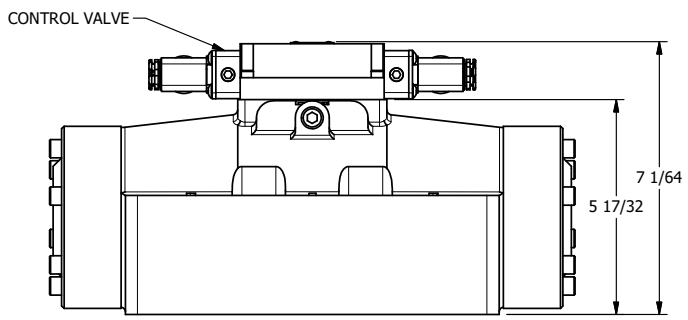

4

3

2

1

1/2"-14 NPT CONDUIT CONNECTION
18" LEAD, 3 WIRE

AAA
PRODUCTS
INTERNATIONAL

**AAA PRODUCTS
INTERNATIONAL**
7114 Harry Hines Blvd
Dallas, TX 75235

TITLE: 2" SUBPLATE, DBL SOL, 2 POS,
FRCTN POS, SOL RTRN, MOLD-OVER,
LCKNG OVRD, SIDE VENT