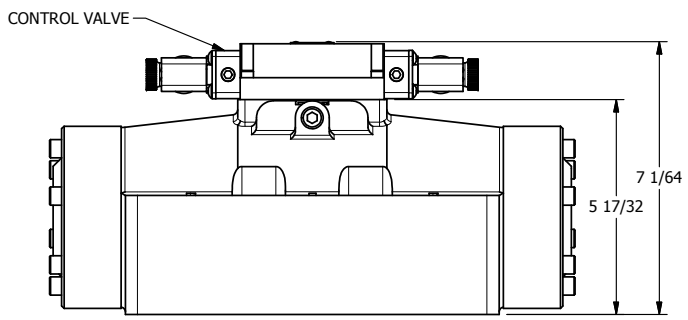

4

3

2

1

1/2"-14 NPT CONDUIT CONNECTION  
18" LEAD, 3 WIRE

**AAA PRODUCTS INTERNATIONAL**  
7114 Harry Hines Blvd  
Dallas, TX 75235

TITLE: 2" SUBPLATE, DBL SOL, 2 POS,  
FRICTION POS, SOL RTRN,  
MOLD-OVER, DUST EXCLDR