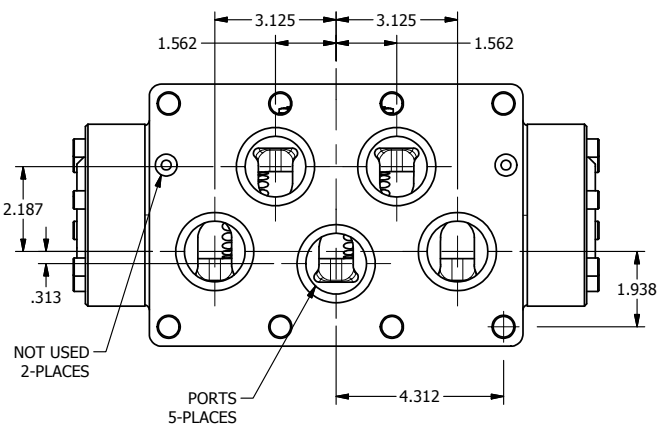

4

3

2

1

1/2"-14 NPT CONDUIT CONNECTION  
18" LEAD, 3 WIRE

**AAA PRODUCTS INTERNATIONAL**  
7114 Harry Hines Blvd  
Dallas, TX 75235

TITLE: 2" SUBPLATE, DBL SOL, 2 POS,  
FRICTION POS, SOL RTRN,  
MOLD-OVER, DUST EXCLDR

DRAWING NO.:  
DIM\_ESS16PJL

THE INFORMATION CONTAINED WITHIN THIS DOCUMENT IS PROPRIETARY TO AAA PRODUCTS AND MAY NOT BE DISCLOSED WITHOUT PRIOR WRITTEN CONSENT

4

3

2

1

B

B