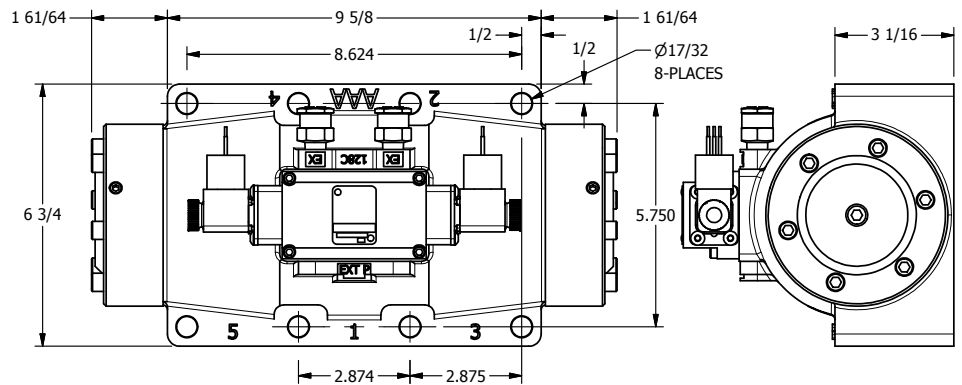

4

3

2

1

1/2"-14 NPT CONDUIT CONNECTION  
18" LEAD, 3 WIRE

**AAA PRODUCTS INTERNATIONAL**  
7114 Harry Hines Blvd  
Dallas, TX 75235

TITLE: 2" SUBPLATE, DBL SOL, 2 POS,  
FRICTION POS, SOL RTRN,  
MOLD-OVER, DUST EXCLDR

DRAWING NO.:  
DIM\_ESS16PJL

THE INFORMATION CONTAINED WITHIN THIS DOCUMENT IS PROPRIETARY TO AAA PRODUCTS AND MAY NOT BE DISCLOSED WITHOUT PRIOR WRITTEN CONSENT

4

3

2

1

B

B