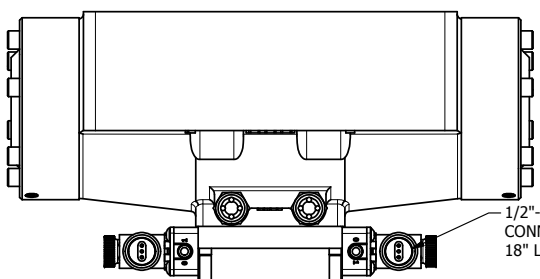

4

3

2

1

1/2"-14 NPT CONDUIT CONNECTION  
18" LEAD, 3 WIRE

**AAA PRODUCTS INTERNATIONAL**  
7114 Harry Hines Blvd  
Dallas, TX 75235

TITLE: 2" SUBPLATE, DBL SOL, 2 POS,  
FRICTION POS, SOL RTRN,  
MOLD-OVER, DUST EXCLDR