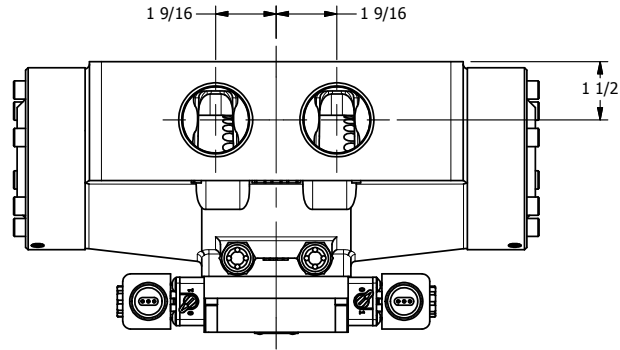

4

3

2

1

AAA
PRODUCTS
INTERNATIONAL

AAA PRODUCTS INTERNATIONAL
7114 Harry Hines Blvd
Dallas, TX 75235

TITLE: 1 1/2" SIDE PORT, DBL SOL, 2 POS,
FRICTION POS, SOL RTRN,
EXPL PROOF, LCKNG OVRD

DRAWING NO.:
DIM_ESS12XO