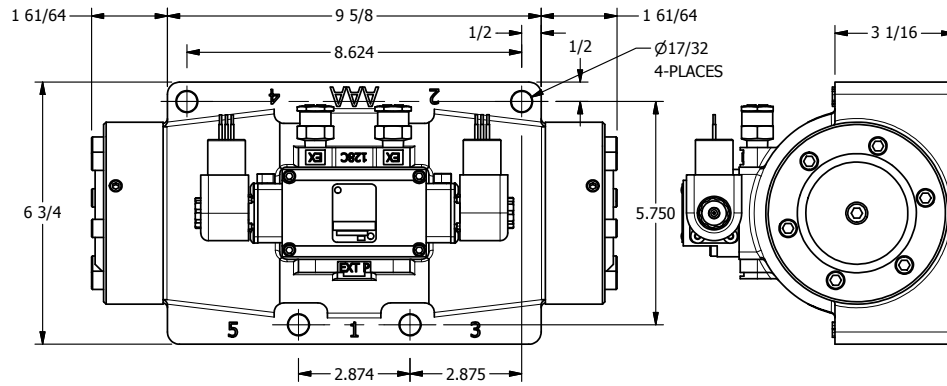

4

3

2

1

AAA
PRODUCTS
INTERNATIONAL

AAA PRODUCTS INTERNATIONAL
7114 Harry Hines Blvd
Dallas, TX 75235

TITLE: 1 1/2" SIDE PORT, DBL SOL, 2 POS,
FRICTION POS, SOL RTRN,
EXPL PROOF, LCKNG OVRD

DRAWING NO.:
DIM_ESS12XO