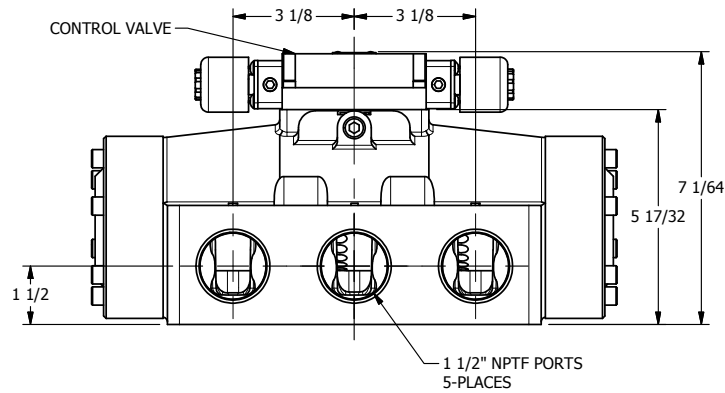

4

3

2

1

AAA
PRODUCTS
INTERNATIONAL

AAA PRODUCTS INTERNATIONAL
7114 Harry Hines Blvd
Dallas, TX 75235

TITLE: 1 1/2" SIDE PORT, DBL SOL, 2 POS,
FRICTION POS, SOL RTRN,
EXPL PROOF, LCKNG OVRD

DRAWING NO.:
DIM_ESS12XO