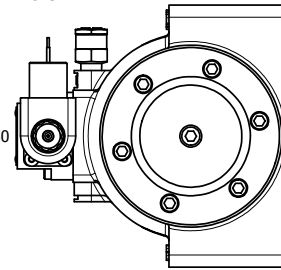

4

3

2

1

AAA
PRODUCTS
INTERNATIONAL

AAA PRODUCTS INTERNATIONAL
7114 Harry Hines Blvd
Dallas, TX 75235

TITLE: 1 1/2" SIDE PORT, DBL SOL, 2 POS,
FRICTION POS, SOL RTRN,
EXPL PROOF, LCKNG OVRD

DRAWING NO.:
DIM_ESS12XO