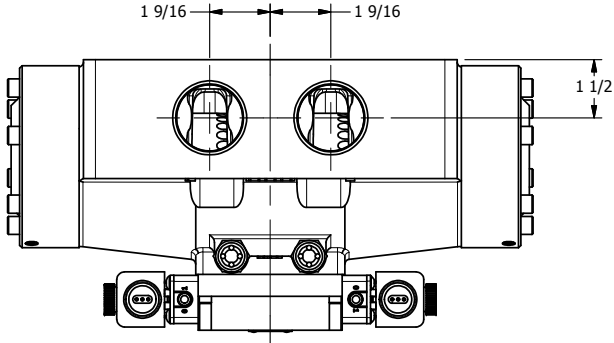

4

3

2

1

**AAA**  
PRODUCTS  
INTERNATIONAL

**AAA PRODUCTS  
INTERNATIONAL**  
7114 Harry Hines Blvd  
Dallas, TX 75235

TITLE: 1 1/2" SIDE PORT, DBL SOL, 2 POS,  
FRICTION POS, SOL RTRN,  
EXPLOSION PROOF, DUST EXCLDR

DRAWING NO.:  
DIM\_ESS12XL

THE INFORMATION CONTAINED WITHIN THIS DOCUMENT IS PROPRIETARY TO AAA PRODUCTS AND MAY NOT BE DISCLOSED WITHOUT PRIOR WRITTEN CONSENT

4

3

2

1

B

B