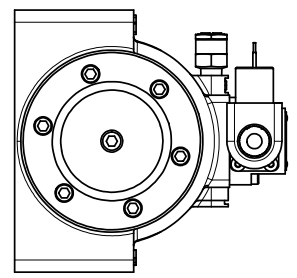

4

3

2

1

**AAA**  
PRODUCTS  
INTERNATIONAL

**AAA PRODUCTS  
INTERNATIONAL**  
7114 Harry Hines Blvd  
Dallas, TX 75235

TITLE: 1 1/2" SIDE PORT, DBL SOL, 2 POS,  
FRICTION POS, SOL RTRN,  
EXPLOSION PROOF, DUST EXCLDR

DRAWING NO.:  
DIM\_ESS12XL

THE INFORMATION CONTAINED WITHIN THIS DOCUMENT IS PROPRIETARY TO AAA PRODUCTS AND MAY NOT BE DISCLOSED WITHOUT PRIOR WRITTEN CONSENT

4

3

2

1

B

B