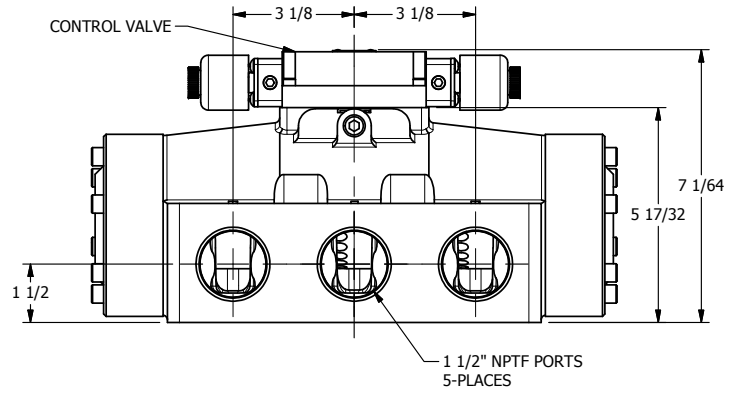

4

3

2

1

**AAA**  
PRODUCTS  
INTERNATIONAL

**AAA PRODUCTS  
INTERNATIONAL**  
7114 Harry Hines Blvd  
Dallas, TX 75235

TITLE: 1 1/2" SIDE PORT, DBL SOL, 2 POS,  
FRICTION POS, SOL RTRN,  
EXPLOSION PROOF, DUST EXCLDR

DRAWING NO.:  
DIM\_ESS12XL

THE INFORMATION CONTAINED WITHIN THIS DOCUMENT IS PROPRIETARY TO AAA PRODUCTS AND MAY NOT BE DISCLOSED WITHOUT PRIOR WRITTEN CONSENT

4

3

2

1

B

B