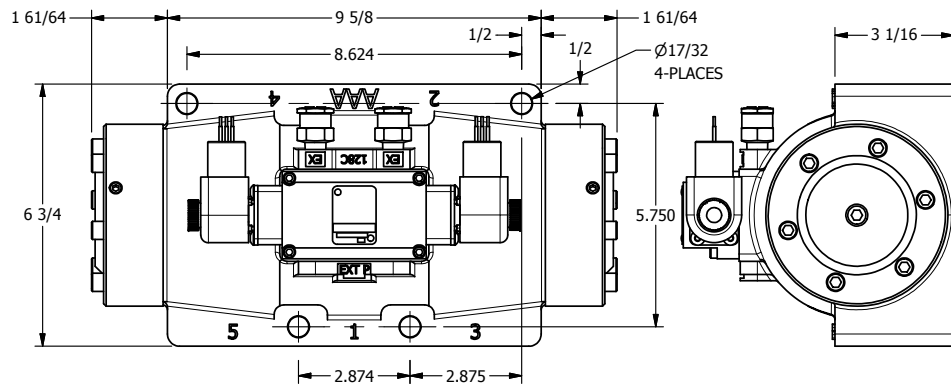

4

3

2

1

**AAA**  
PRODUCTS  
INTERNATIONAL

**AAA PRODUCTS  
INTERNATIONAL**  
7114 Harry Hines Blvd  
Dallas, TX 75235

TITLE: 1 1/2" SIDE PORT, DBL SOL, 2 POS,  
FRICTION POS, SOL RTRN,  
EXPLOSION PROOF, DUST EXCLDR

DRAWING NO.:  
DIM\_ESS12XL

THE INFORMATION CONTAINED WITHIN THIS DOCUMENT IS PROPRIETARY TO AAA PRODUCTS AND MAY NOT BE DISCLOSED WITHOUT PRIOR WRITTEN CONSENT

4

3

2

1

B

B