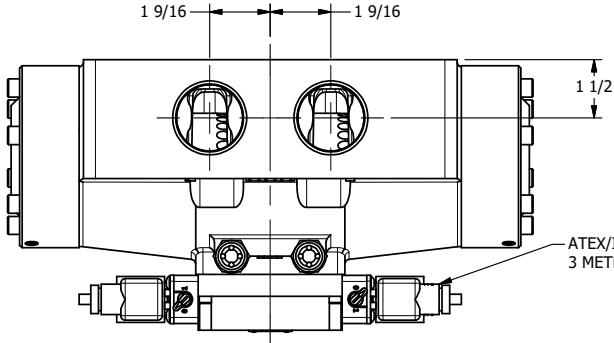

4

3

2

1

ATEX/IEC MOLDED COIL
3 METERS OF 3 WIRE CORD

1 1/2" NPTF PORTS
5-PLACES

AAA
PRODUCTS
INTERNATIONAL

**AAA PRODUCTS
INTERNATIONAL**
7114 Harry Hines Blvd
Dallas, TX 75235

TITLE: 1 1/2" SIDE PORT, DBL SOL, 2 POS,
FRICTION POS, SOL RTRN, ATEX,
LCKNG OVRD, SIDE VENT

DRAWING NO.:
DIM_ESS12TOC

THE INFORMATION CONTAINED WITHIN THIS DOCUMENT IS PROPRIETARY TO AAA PRODUCTS AND MAY NOT BE DISCLOSED WITHOUT PRIOR WRITTEN CONSENT