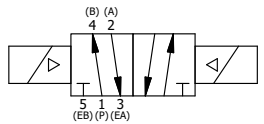

4

3

2

1

ATEX/IEC MOLDED COIL
3 METERS OF 3 WIRE CORD

1 1/2" NPTF PORTS
5-PLACES

AAA
PRODUCTS
INTERNATIONAL

**AAA PRODUCTS
INTERNATIONAL**
7114 Harry Hines Blvd
Dallas, TX 75235

TITLE: 1 1/2" SIDE PORT, DBL SOL, 2 POS,
FRICTION POS, SOL RTRN, ATEX,
LCKNG OVRD, SIDE VENT

DRAWING NO.:
DIM_ESS12TOC

THE INFORMATION CONTAINED WITHIN THIS DOCUMENT IS PROPRIETARY TO AAA PRODUCTS AND MAY NOT BE DISCLOSED WITHOUT PRIOR WRITTEN CONSENT