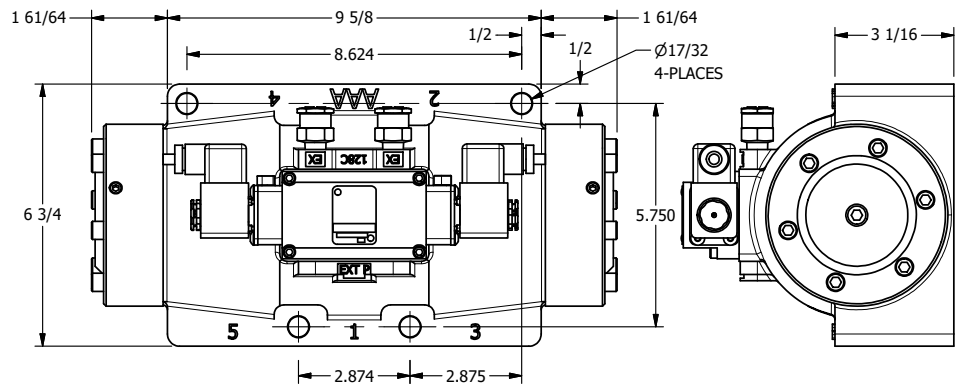

4

3

2

1

ATEX/IEC MOLDED COIL
3 METERS OF 3 WIRE CORD

1 1/2" NPTF PORTS
5-PLACES

AAA
PRODUCTS
INTERNATIONAL

**AAA PRODUCTS
INTERNATIONAL**
7114 Harry Hines Blvd
Dallas, TX 75235

TITLE: 1 1/2" SIDE PORT, DBL SOL, 2 POS,
FRICTION POS, SOL RTRN, ATEX,
LCKNG OVRD, SIDE VENT

DRAWING NO.:
DIM_ESS12TOC

THE INFORMATION CONTAINED WITHIN THIS DOCUMENT IS PROPRIETARY TO AAA PRODUCTS AND MAY NOT BE DISCLOSED WITHOUT PRIOR WRITTEN CONSENT