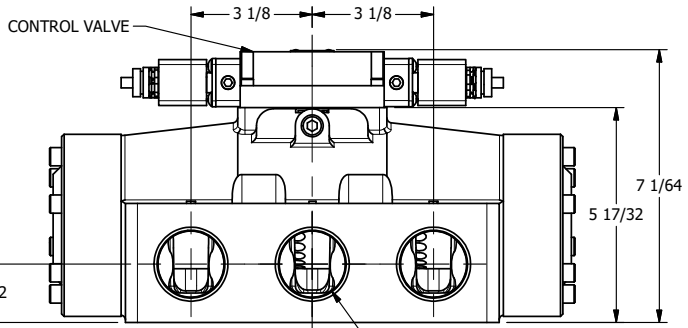

4

3

2

1

ATEX/IEC MOLDED COIL
3 METERS OF 3 WIRE CORD

1 1/2" NPTF PORTS
5-PLACES

AAA
PRODUCTS
INTERNATIONAL

**AAA PRODUCTS
INTERNATIONAL**
7114 Harry Hines Blvd
Dallas, TX 75235

TITLE: 1 1/2" SIDE PORT, DBL SOL, 2 POS,
FRICTION POS, SOL RTRN, ATEX,
LCKNG OVRD, SIDE VENT

DRAWING NO.:
DIM_ESS12TOC

THE INFORMATION CONTAINED WITHIN THIS DOCUMENT IS PROPRIETARY TO AAA PRODUCTS AND MAY NOT BE DISCLOSED WITHOUT PRIOR WRITTEN CONSENT