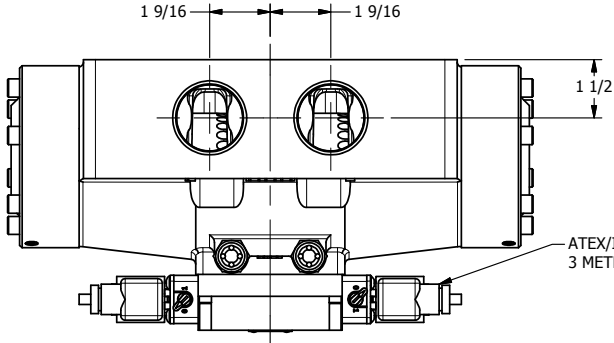

4

3

2

1

AAA
PRODUCTS
INTERNATIONAL

**AAA PRODUCTS
INTERNATIONAL**
7114 Harry Hines Blvd
Dallas, TX 75235

TITLE: 1 1/2" SIDE PORT, DBL SOL, 2 POS,
FRICTION POS, SOL RTRN, ATEX,
LCKNG OVRD

DRAWING NO.:
DIM_ESS12TO