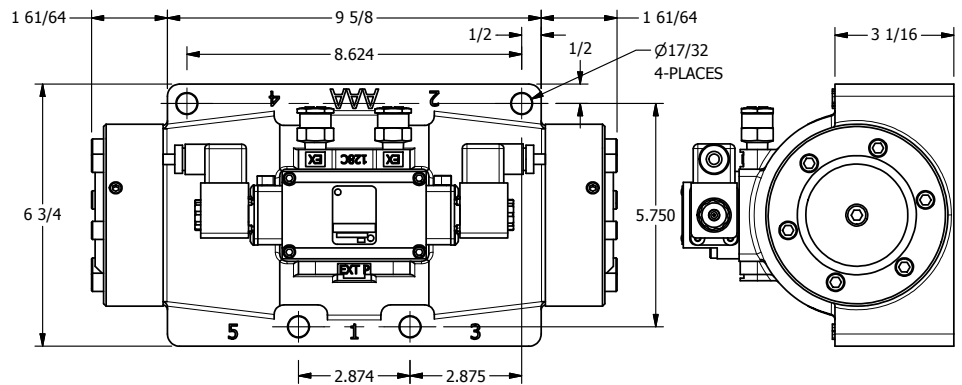

4

3

2

1

AAA
PRODUCTS
INTERNATIONAL

**AAA PRODUCTS
INTERNATIONAL**
7114 Harry Hines Blvd
Dallas, TX 75235

TITLE: 1 1/2" SIDE PORT, DBL SOL, 2 POS,
FRICTION POS, SOL RTRN, ATEX,
LCKNG OVRD

DRAWING NO.:
DIM_ESS12TO