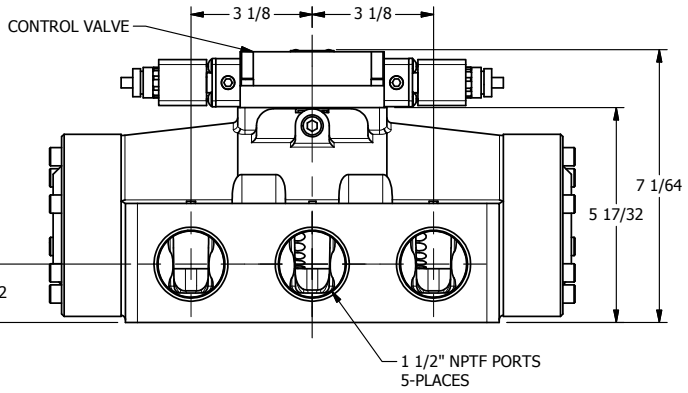

4

3

2

1

AAA
PRODUCTS
INTERNATIONAL

**AAA PRODUCTS
INTERNATIONAL**
7114 Harry Hines Blvd
Dallas, TX 75235

TITLE: 1 1/2" SIDE PORT, DBL SOL, 2 POS,
FRICTION POS, SOL RTRN, ATEX,
LCKNG OVRD

DRAWING NO.:
DIM_ESS12TO