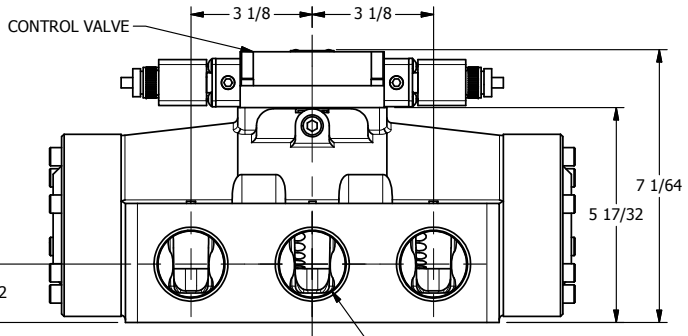

4

3

2

1

ATEX/IEC MOLDED COIL
3 METERS OF 3 WIRE CORD

1 1/2" NPTF PORTS
5-PLACES

AAA
PRODUCTS
INTERNATIONAL

**AAA PRODUCTS
INTERNATIONAL**
7114 Harry Hines Blvd
Dallas, TX 75235

TITLE: 1 1/2" SIDE PORT, DBL SOL, 2 POS,
FRICTION POS, SOL RTRN,
ATEX, DUST EXCLDR

DRAWING NO.:
DIM_ESS12TL

4

3

2

1

THE INFORMATION CONTAINED WITHIN THIS DOCUMENT IS PROPRIETARY TO AAA PRODUCTS AND MAY NOT BE DISCLOSED WITHOUT PRIOR WRITTEN CONSENT