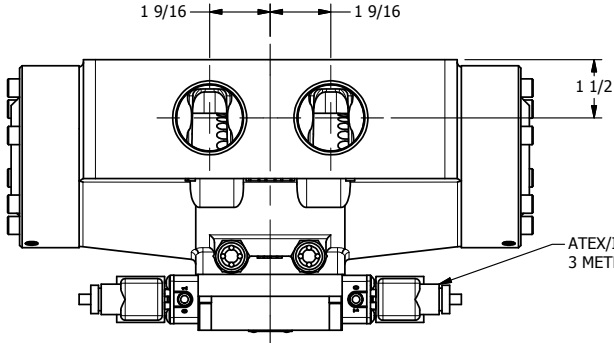

4

3

2

1

ATEX/IEC MOLDED COIL
3 METERS OF 3 WIRE CORD

1 1/2" NPTF PORTS
5-PLACES

AAA
PRODUCTS
INTERNATIONAL

**AAA PRODUCTS
INTERNATIONAL**
7114 Harry Hines Blvd
Dallas, TX 75235

TITLE: 1 1/2" SIDE PORT, DBL SOL, 2 POS,
FRICTION POS, SOL RTRN,
ATEX, DUST EXCLDR

DRAWING NO.:
DIM_ESS12TL

4

3

2

1

THE INFORMATION CONTAINED WITHIN THIS DOCUMENT IS PROPRIETARY TO AAA PRODUCTS AND MAY NOT BE DISCLOSED WITHOUT PRIOR WRITTEN CONSENT