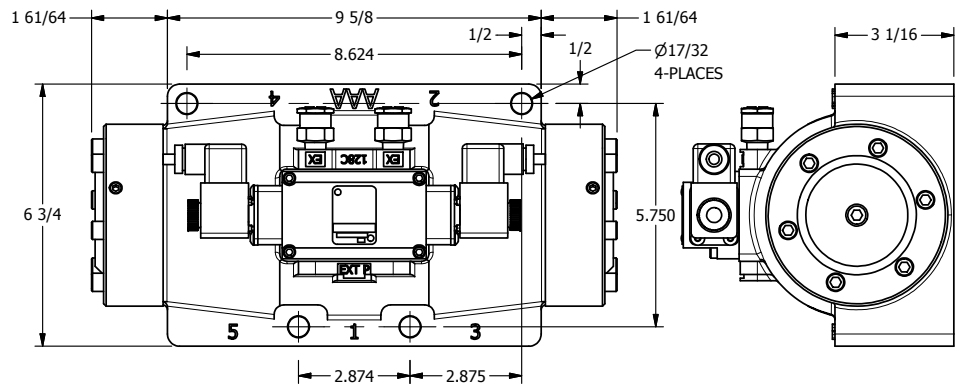

4

3

2

1

ATEX/IEC MOLDED COIL
3 METERS OF 3 WIRE CORD

1 1/2" NPTF PORTS
5-PLACES

AAA
PRODUCTS
INTERNATIONAL

**AAA PRODUCTS
INTERNATIONAL**
7114 Harry Hines Blvd
Dallas, TX 75235

TITLE: 1 1/2" SIDE PORT, DBL SOL, 2 POS,
FRICTION POS, SOL RTRN,
ATEX, DUST EXCLDR

DRAWING NO.:
DIM_ESS12TL

4

3

2

1

THE INFORMATION CONTAINED WITHIN THIS DOCUMENT IS PROPRIETARY TO AAA PRODUCTS AND MAY NOT BE DISCLOSED WITHOUT PRIOR WRITTEN CONSENT