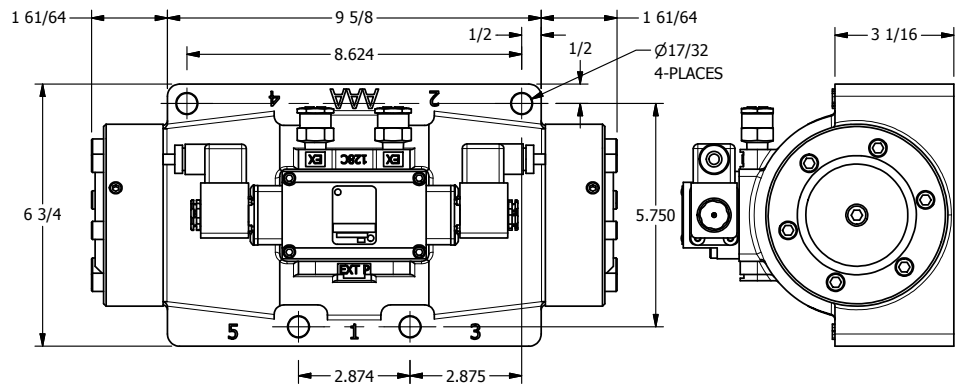

4

3

2

1

AAA
PRODUCTS
INTERNATIONAL

**AAA PRODUCTS
INTERNATIONAL**
7114 Harry Hines Blvd
Dallas, TX 75235

TITLE: 1 1/2" SIDE PORT, DBL SOL, 2 POS,
FRICTION POS, SOL RTRN, ATEX,
SIDE VENT

DRAWING NO.:
DIM_ESS12TC