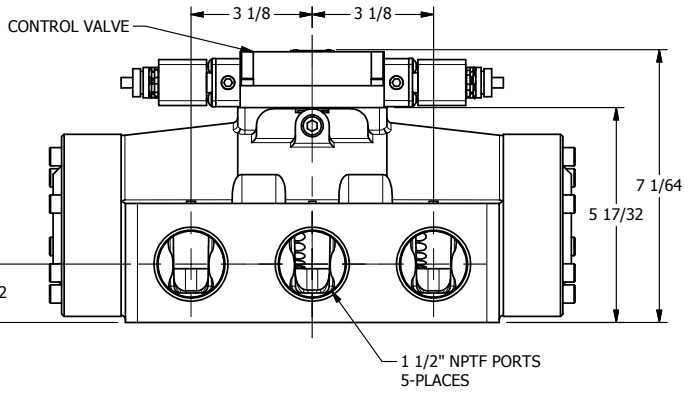

4

3

2

1

AAA
PRODUCTS
INTERNATIONAL

**AAA PRODUCTS
INTERNATIONAL**
7114 Harry Hines Blvd
Dallas, TX 75235

TITLE: 1 1/2" SIDE PORT, DBL SOL, 2 POS,
FRICTION POS, SOL RTRN, ATEX,
SIDE VENT

DRAWING NO.:
DIM_ESS12TC