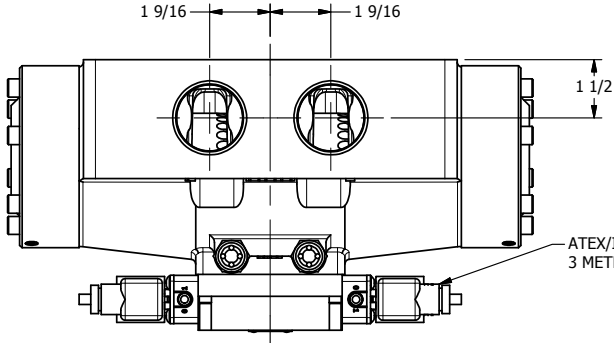

4

3

2

1

AAA
PRODUCTS
INTERNATIONAL

**AAA PRODUCTS
INTERNATIONAL**
7114 Harry Hines Blvd
Dallas, TX 75235

TITLE: 1 1/2" SIDE PORT, DBL SOL, 2 POS,
FRICTION POS, SOL RTRN, ATEX,
SIDE VENT

DRAWING NO.:
DIM_ESS12TC