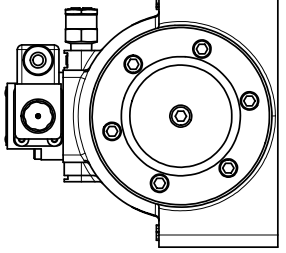

4

3

2

1

AAA
PRODUCTS
INTERNATIONAL

**AAA PRODUCTS
INTERNATIONAL**
7114 Harry Hines Blvd
Dallas, TX 75235

TITLE: 1 1/2" SIDE PORT, DBL SOL, 2 POS,
FRICTION POS, SOL RTRN, ATEX,
SIDE VENT

DRAWING NO.:
DIM_ESS12TC