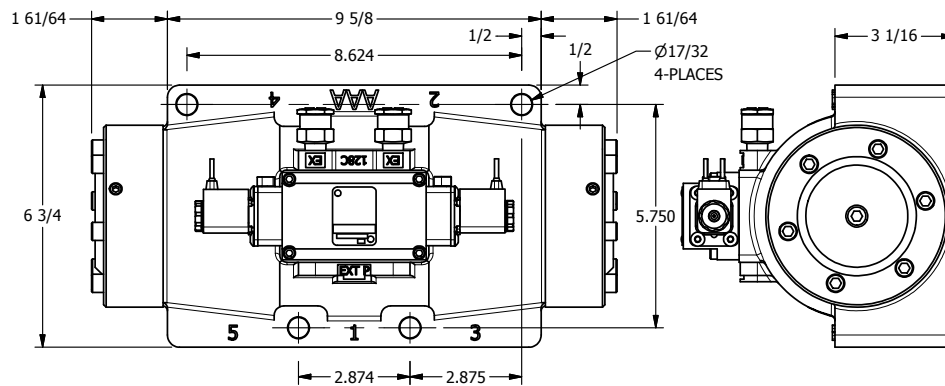

4

3

2

1

18" FLYING LEAD  
2 WIRE

**AAA**  
PRODUCTS  
INTERNATIONAL

**AAA PRODUCTS  
INTERNATIONAL**  
7114 Harry Hines Blvd  
Dallas, TX 75235

TITLE: 1 1/2" SIDE PORT, DBL SOL, 2 POS,  
FRICTION POS, SOL RTRN,  
FLYING LEAD, LCKNG OVRD

DRAWING NO.:  
DIM\_ESS12MO

4

3

2

1

THE INFORMATION CONTAINED WITHIN THIS DOCUMENT IS PROPRIETARY TO AAA PRODUCTS AND MAY NOT BE DISCLOSED WITHOUT PRIOR WRITTEN CONSENT