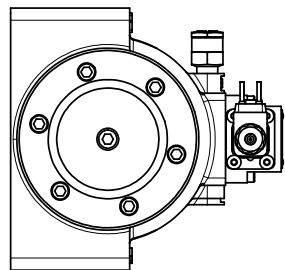

4

3

2

1

18" FLYING LEAD  
2 WIRE

**AAA**  
PRODUCTS  
INTERNATIONAL

**AAA PRODUCTS  
INTERNATIONAL**  
7114 Harry Hines Blvd  
Dallas, TX 75235

TITLE: 1 1/2" SIDE PORT, DBL SOL, 2 POS,  
FRICTION POS, SOL RTRN,  
FLYING LEAD, LCKNG OVRD