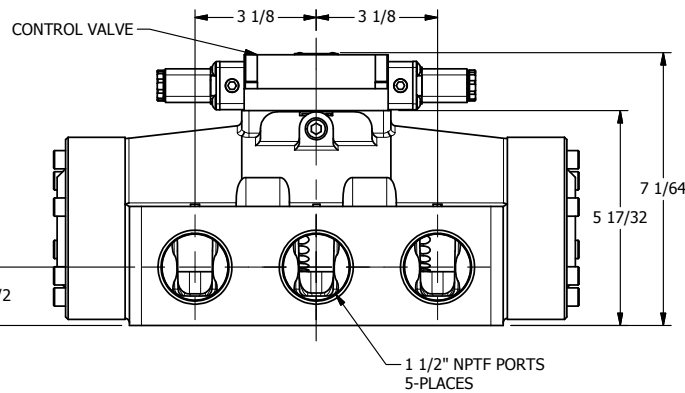

4

3

2

1

18" FLYING LEAD  
2 WIRE

**AAA**  
PRODUCTS  
INTERNATIONAL

**AAA PRODUCTS  
INTERNATIONAL**  
7114 Harry Hines Blvd  
Dallas, TX 75235

TITLE: 1 1/2" SIDE PORT, DBL SOL, 2 POS,  
FRICTION POS, SOL RTRN,  
FLYING LEAD, LCKNG OVRD

DRAWING NO.:  
DIM\_ESS12MO

4

3

2

1

THE INFORMATION CONTAINED WITHIN THIS DOCUMENT IS PROPRIETARY TO AAA PRODUCTS AND MAY NOT BE DISCLOSED WITHOUT PRIOR WRITTEN CONSENT