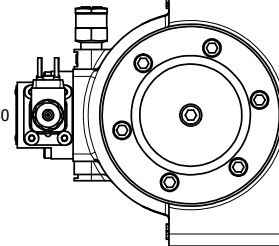

4

3

2

1

18" FLYING LEAD  
2 WIRE

**AAA**  
PRODUCTS  
INTERNATIONAL

**AAA PRODUCTS  
INTERNATIONAL**  
7114 Harry Hines Blvd  
Dallas, TX 75235

TITLE: 1 1/2" SIDE PORT, DBL SOL, 2 POS,  
FRICTION POS, SOL RTRN,  
FLYING LEAD, LCKNG OVRD

DRAWING NO.:  
DIM\_ESS12MO

4

3

2

1

THE INFORMATION CONTAINED WITHIN THIS DOCUMENT IS PROPRIETARY TO AAA PRODUCTS AND MAY NOT BE DISCLOSED WITHOUT PRIOR WRITTEN CONSENT