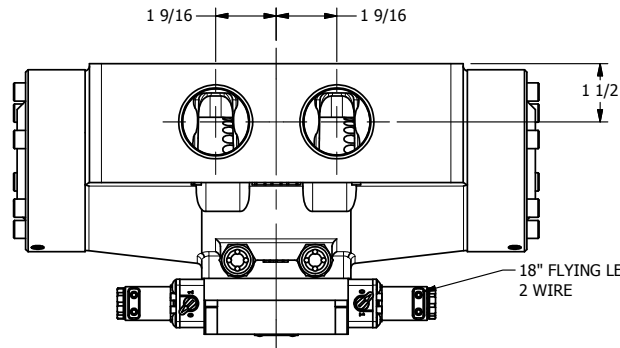

4

3

2

1

18" FLYING LEAD  
2 WIRE

**AAA**  
PRODUCTS  
INTERNATIONAL

**AAA PRODUCTS  
INTERNATIONAL**  
7114 Harry Hines Blvd  
Dallas, TX 75235

TITLE: 1 1/2" SIDE PORT, DBL SOL, 2 POS,  
FRICTION POS, SOL RTRN,  
FLYING LEAD, LCKNG OVRD

DRAWING NO.:  
DIM\_ESS12MO

4

3

2

1

THE INFORMATION CONTAINED WITHIN THIS DOCUMENT IS PROPRIETARY TO AAA PRODUCTS AND MAY NOT BE DISCLOSED WITHOUT PRIOR WRITTEN CONSENT