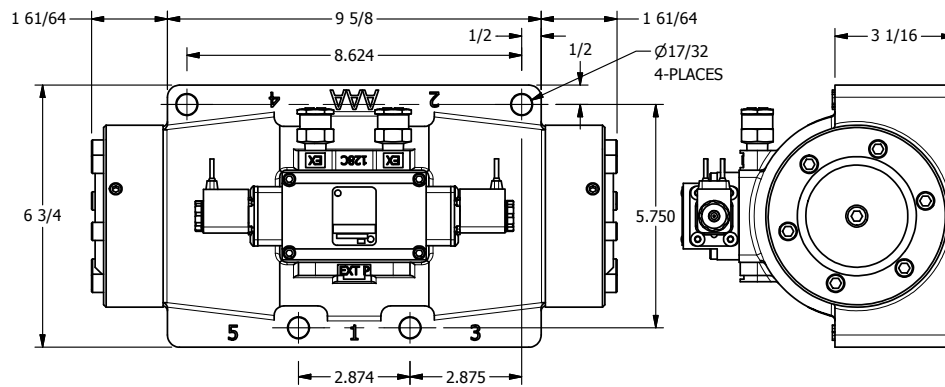

4

3

2

1

18" FLYING LEAD  
2 WIRE

**AAA**  
PRODUCTS  
INTERNATIONAL

**AAA PRODUCTS  
INTERNATIONAL**  
7114 Harry Hines Blvd  
Dallas, TX 75235

TITLE: 1 1/2" SIDE PORT, DBL SOL, 2 POS,  
FRICTION POS, SOL RTRN,  
FLYING LEAD

DRAWING NO.:  
DIM\_ESS12M

THE INFORMATION CONTAINED WITHIN THIS DOCUMENT IS PROPRIETARY TO AAA PRODUCTS AND MAY NOT BE DISCLOSED WITHOUT PRIOR WRITTEN CONSENT

4

3

2

1