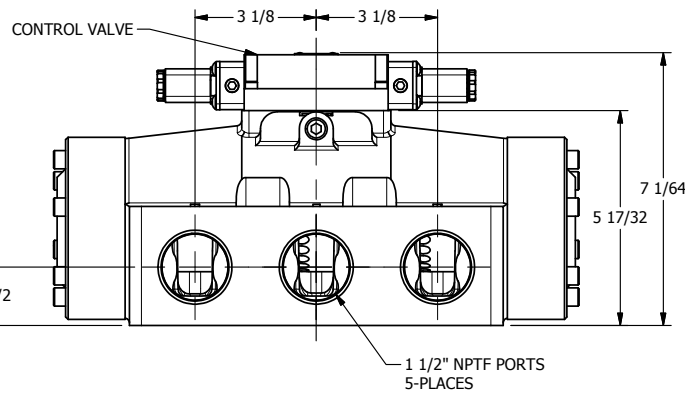

4

3

2

1

18" FLYING LEAD  
2 WIRE

**AAA**  
PRODUCTS  
INTERNATIONAL

**AAA PRODUCTS  
INTERNATIONAL**  
7114 Harry Hines Blvd  
Dallas, TX 75235

TITLE: 1 1/2" SIDE PORT, DBL SOL, 2 POS,  
FRICTION POS, SOL RTRN,  
FLYING LEAD

DRAWING NO.:  
DIM\_ESS12M

THE INFORMATION CONTAINED WITHIN THIS DOCUMENT IS PROPRIETARY TO AAA PRODUCTS AND MAY NOT BE DISCLOSED WITHOUT PRIOR WRITTEN CONSENT

4

3

2

1