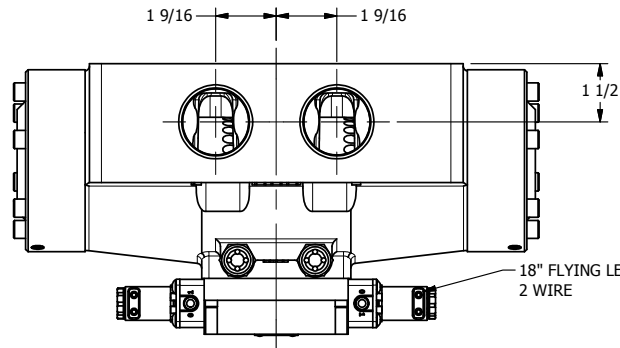

4

3

2

1

18" FLYING LEAD  
2 WIRE

**AAA**  
PRODUCTS  
INTERNATIONAL

**AAA PRODUCTS  
INTERNATIONAL**  
7114 Harry Hines Blvd  
Dallas, TX 75235

TITLE: 1 1/2" SIDE PORT, DBL SOL, 2 POS,  
FRICTION POS, SOL RTRN,  
FLYING LEAD

DRAWING NO.:  
DIM\_ESS12M

THE INFORMATION CONTAINED WITHIN THIS DOCUMENT IS PROPRIETARY TO AAA PRODUCTS AND MAY NOT BE DISCLOSED WITHOUT PRIOR WRITTEN CONSENT

4

3

2

1