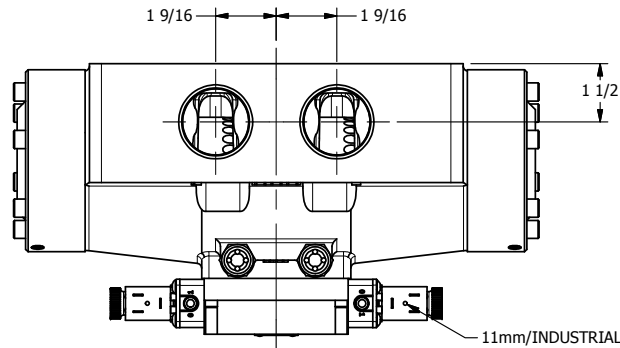

4

3

2

1

11mm/INDUSTRIAL TYPE B
DIN 43650 STYLE

CONTROL VALVE

1 1/2" NPTF PORTS
5-PLACES

AAA
PRODUCTS
INTERNATIONAL

**AAA PRODUCTS
INTERNATIONAL**
7114 Harry Hines Blvd
Dallas, TX 75235

TITLE: 1 1/2" SIDE PORT, DBL SOL, 2 POS,
FRICTION POS, SOL RTRN,
DUST EXCLDR

DRAWING NO.:
DIM_ESS12L

THE INFORMATION CONTAINED WITHIN THIS DOCUMENT IS PROPRIETARY TO AAA PRODUCTS AND MAY NOT BE DISCLOSED WITHOUT PRIOR WRITTEN CONSENT