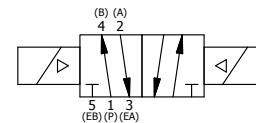

4

3

2

1

11mm/INDUSTRIAL TYPE B
DIN 43650 STYLE

CONTROL VALVE

1 1/2" NPTF PORTS
5-PLACES

AAA
PRODUCTS
INTERNATIONAL

**AAA PRODUCTS
INTERNATIONAL**
7114 Harry Hines Blvd
Dallas, TX 75235

TITLE: 1 1/2" SIDE PORT, DBL SOL, 2 POS,
FRICTION POS, SOL RTRN,
DUST EXCLDR

DRAWING NO.:
DIM_ESS12L

THE INFORMATION CONTAINED WITHIN THIS DOCUMENT IS PROPRIETARY TO AAA PRODUCTS AND MAY NOT BE DISCLOSED WITHOUT PRIOR WRITTEN CONSENT