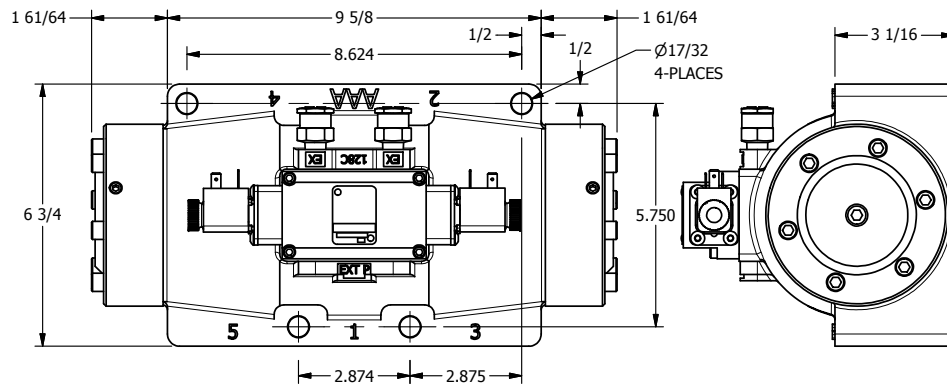

4

3

2

1

11mm/INDUSTRIAL TYPE B
DIN 43650 STYLE

CONTROL VALVE

1 1/2" NPTF PORTS
5-PLACES

AAA
PRODUCTS
INTERNATIONAL

**AAA PRODUCTS
INTERNATIONAL**
7114 Harry Hines Blvd
Dallas, TX 75235

TITLE: 1 1/2" SIDE PORT, DBL SOL, 2 POS,
FRICTION POS, SOL RTRN,
DUST EXCLDR

DRAWING NO.:
DIM_ESS12L

THE INFORMATION CONTAINED WITHIN THIS DOCUMENT IS PROPRIETARY TO AAA PRODUCTS AND MAY NOT BE DISCLOSED WITHOUT PRIOR WRITTEN CONSENT