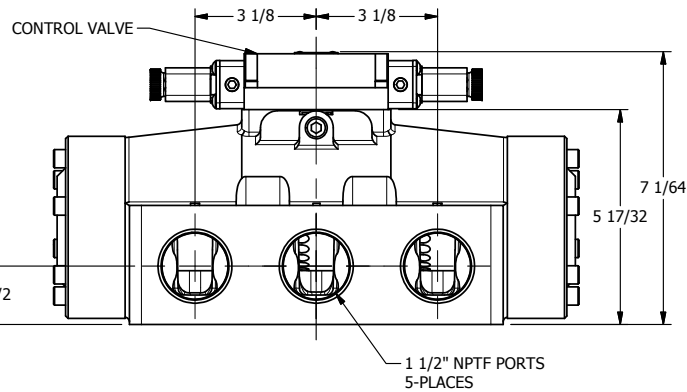

4

3

2

1

11mm/INDUSTRIAL TYPE B
DIN 43650 STYLE

CONTROL VALVE

1 1/2" NPTF PORTS
5-PLACES

AAA
PRODUCTS
INTERNATIONAL

**AAA PRODUCTS
INTERNATIONAL**
7114 Harry Hines Blvd
Dallas, TX 75235

TITLE: 1 1/2" SIDE PORT, DBL SOL, 2 POS,
FRICTION POS, SOL RTRN,
DUST EXCLDR

DRAWING NO.:
DIM_ESS12L

THE INFORMATION CONTAINED WITHIN THIS DOCUMENT IS PROPRIETARY TO AAA PRODUCTS AND MAY NOT BE DISCLOSED WITHOUT PRIOR WRITTEN CONSENT