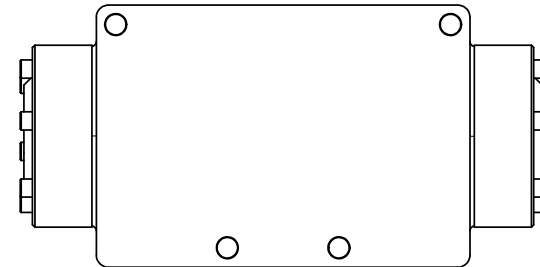

4

3

2

1

11mm/INDUSTRIAL TYPE B
DIN 43650 STYLE

CONTROL VALVE

1 1/2" NPTF PORTS
5-PLACES

AAA
PRODUCTS
INTERNATIONAL

**AAA PRODUCTS
INTERNATIONAL**
7114 Harry Hines Blvd
Dallas, TX 75235

TITLE: 1 1/2" SIDE PORT, DBL SOL, 2 POS,
FRICTION POS, SOL RTRN,
DUST EXCLDR

DRAWING NO.:
DIM_ESS12L

THE INFORMATION CONTAINED WITHIN THIS DOCUMENT IS PROPRIETARY TO AAA PRODUCTS AND MAY NOT BE DISCLOSED WITHOUT PRIOR WRITTEN CONSENT