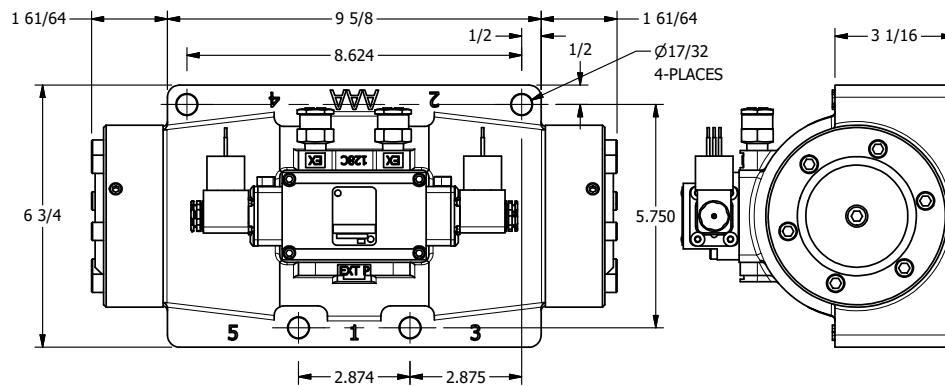

4

3

2

1

AAA
PRODUCTS
INTERNATIONAL

**AAA PRODUCTS
INTERNATIONAL**
7114 Harry Hines Blvd
Dallas, TX 75235

TITLE: 1 1/2" SIDE PORT, DBL SOL, 2 POS,
FRCTN POS, SOL RTRN, MOLD-OVER,
LCKNG OVRD, SIDE VENT

DRAWING NO.:
DIM_ESS12JOC