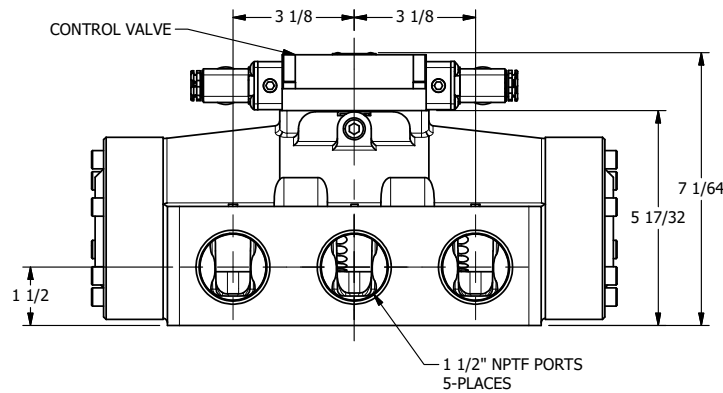

4

3

2

1

AAA
PRODUCTS
INTERNATIONAL

**AAA PRODUCTS
INTERNATIONAL**
7114 Harry Hines Blvd
Dallas, TX 75235

TITLE: 1 1/2" SIDE PORT, DBL SOL, 2 POS,
FRCTN POS, SOL RTRN, MOLD-OVER,
LCKNG OVRD, SIDE VENT

DRAWING NO.:
DIM_ESS12JOC