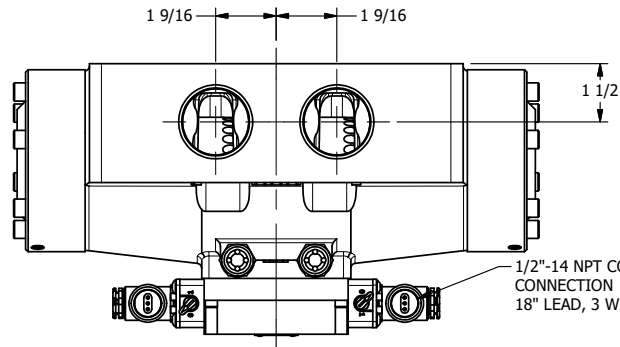

4

3

2

1

AAA
PRODUCTS
INTERNATIONAL

**AAA PRODUCTS
INTERNATIONAL**
7114 Harry Hines Blvd
Dallas, TX 75235

TITLE: 1 1/2" SIDE PORT, DBL SOL, 2 POS,
FRCTN POS, SOL RTRN, MOLD-OVER,
LCKNG OVRD, SIDE VENT

DRAWING NO.:
DIM_ESS12JOC