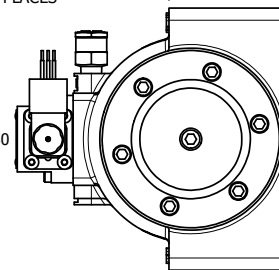

4

3

2

1

AAA
PRODUCTS
INTERNATIONAL

**AAA PRODUCTS
INTERNATIONAL**
7114 Harry Hines Blvd
Dallas, TX 75235

TITLE: 1 1/2" SIDE PORT, DBL SOL, 2 POS,
FRCTN POS, SOL RTRN, MOLD-OVER,
LCKNG OVRD, SIDE VENT

DRAWING NO.:
DIM_ESS12JOC