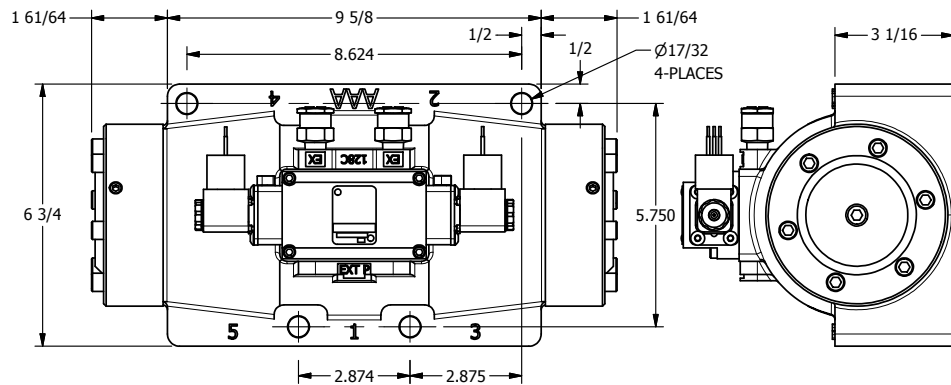

4

3

2

1

**AAA**  
PRODUCTS  
INTERNATIONAL

**AAA PRODUCTS  
INTERNATIONAL**  
7114 Harry Hines Blvd  
Dallas, TX 75235

TITLE: 1 1/2" SIDE PORT, DBL SOL, 2 POS,  
FRICTION POS, SOL RTRN,  
MOLD-OVER, LCKNG OVRD

DRAWING NO.:  
DIM\_ESS12JO

4

3

2

1

THE INFORMATION CONTAINED WITHIN THIS DOCUMENT IS PROPRIETARY TO AAA PRODUCTS AND MAY NOT BE DISCLOSED WITHOUT PRIOR WRITTEN CONSENT