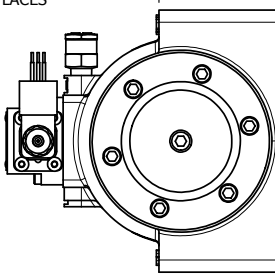

4

3

2

1

**AAA**  
PRODUCTS  
INTERNATIONAL

**AAA PRODUCTS  
INTERNATIONAL**  
7114 Harry Hines Blvd  
Dallas, TX 75235

TITLE: 1 1/2" SIDE PORT, DBL SOL, 2 POS,  
FRICTION POS, SOL RTRN,  
MOLD-OVER, LCKNG OVRD

DRAWING NO.:  
DIM\_ESS12JO

4

3

2

1

THE INFORMATION CONTAINED WITHIN THIS DOCUMENT IS PROPRIETARY TO AAA PRODUCTS AND MAY NOT BE DISCLOSED WITHOUT PRIOR WRITTEN CONSENT