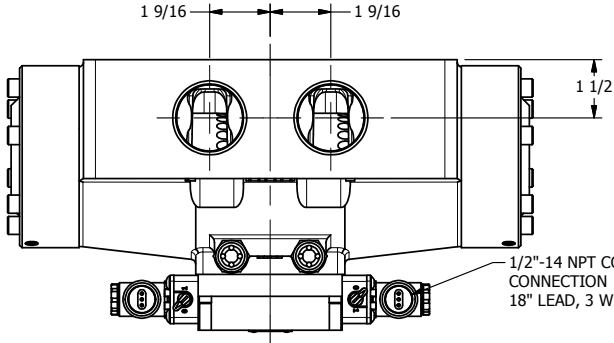

4

3

2

1

**AAA**  
PRODUCTS  
INTERNATIONAL

**AAA PRODUCTS  
INTERNATIONAL**  
7114 Harry Hines Blvd  
Dallas, TX 75235

TITLE: 1 1/2" SIDE PORT, DBL SOL, 2 POS,  
FRICTION POS, SOL RTRN,  
MOLD-OVER, LCKNG OVRD

DRAWING NO.:  
DIM\_ESS12JO

4

3

2

1

THE INFORMATION CONTAINED WITHIN THIS DOCUMENT IS PROPRIETARY TO AAA PRODUCTS AND MAY NOT BE DISCLOSED WITHOUT PRIOR WRITTEN CONSENT