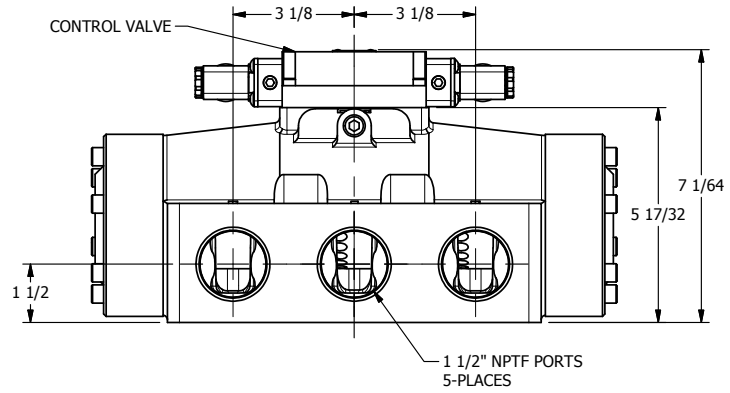

4

3

2

1

**AAA**  
PRODUCTS  
INTERNATIONAL

**AAA PRODUCTS  
INTERNATIONAL**  
7114 Harry Hines Blvd  
Dallas, TX 75235

TITLE: 1 1/2" SIDE PORT, DBL SOL, 2 POS,  
FRICTION POS, SOL RTRN,  
MOLD-OVER, LCKNG OVRD

DRAWING NO.:  
DIM\_ESS12JO

4

3

2

1

THE INFORMATION CONTAINED WITHIN THIS DOCUMENT IS PROPRIETARY TO AAA PRODUCTS AND MAY NOT BE DISCLOSED WITHOUT PRIOR WRITTEN CONSENT