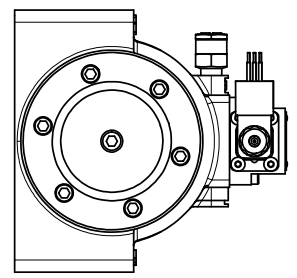

4

3

2

1

**AAA**  
PRODUCTS  
INTERNATIONAL

**AAA PRODUCTS  
INTERNATIONAL**  
7114 Harry Hines Blvd  
Dallas, TX 75235

TITLE: 1 1/2" SIDE PORT, DBL SOL, 2 POS,  
FRICTION POS, SOL RTRN,  
MOLD-OVER, LCKNG OVRD