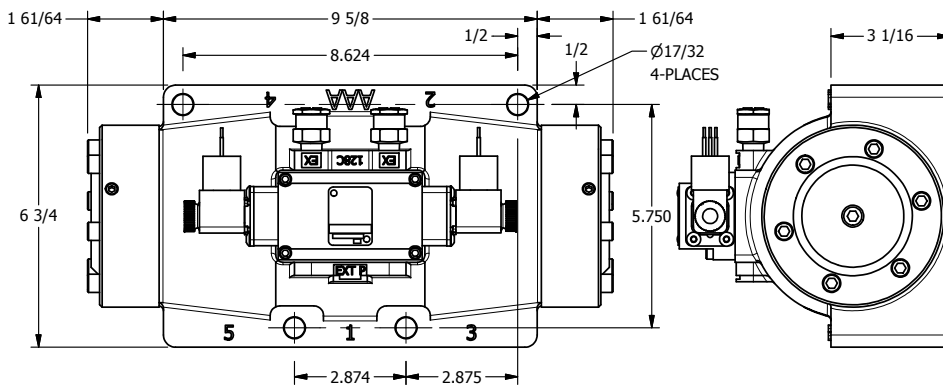

4

3

2

1

AAA
PRODUCTS
INTERNATIONAL

**AAA PRODUCTS
INTERNATIONAL**
7114 Harry Hines Blvd
Dallas, TX 75235

TITLE: 1 1/2" SIDE PORT, DBL SOL, 2 POS,
FRICTION POS, SOL RTRN,
MOLD-OVER, DUST EXCLDR

DRAWING NO.:
DIM_ESS12JL