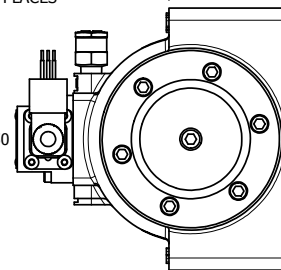

4

3

2

1

AAA
PRODUCTS
INTERNATIONAL

**AAA PRODUCTS
INTERNATIONAL**
7114 Harry Hines Blvd
Dallas, TX 75235

TITLE: 1 1/2" SIDE PORT, DBL SOL, 2 POS,
FRICTION POS, SOL RTRN,
MOLD-OVER, DUST EXCLDR

DRAWING NO.:
DIM_ESS12JL