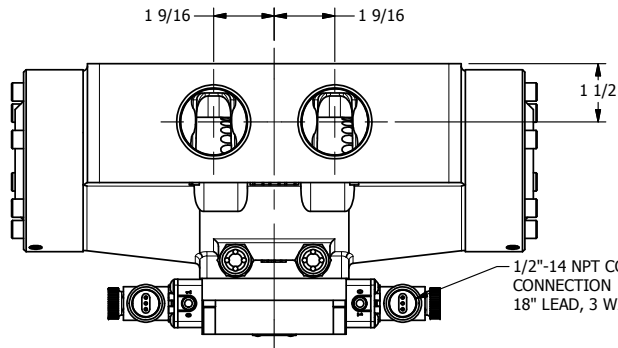

4

3

2

1

AAA
PRODUCTS
INTERNATIONAL

**AAA PRODUCTS
INTERNATIONAL**
7114 Harry Hines Blvd
Dallas, TX 75235

TITLE: 1 1/2" SIDE PORT, DBL SOL, 2 POS,
FRICTION POS, SOL RTRN,
MOLD-OVER, DUST EXCLDR

DRAWING NO.:
DIM_ESS12JL