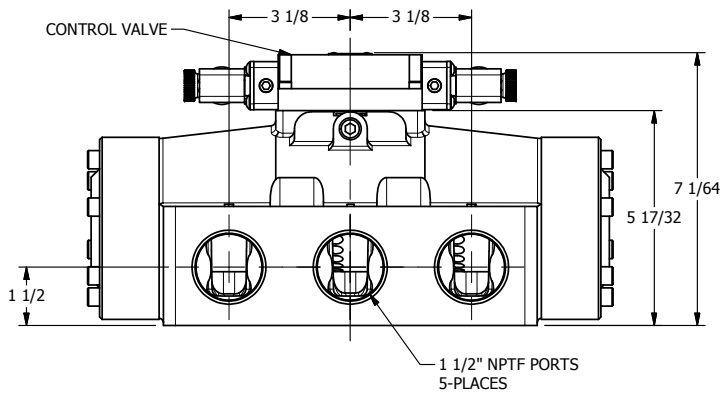

4

3

2

1

AAA
PRODUCTS
INTERNATIONAL

**AAA PRODUCTS
INTERNATIONAL**
7114 Harry Hines Blvd
Dallas, TX 75235

TITLE: 1 1/2" SIDE PORT, DBL SOL, 2 POS,
FRICTION POS, SOL RTRN,
MOLD-OVER, DUST EXCLDR

DRAWING NO.:
DIM_ESS12JL