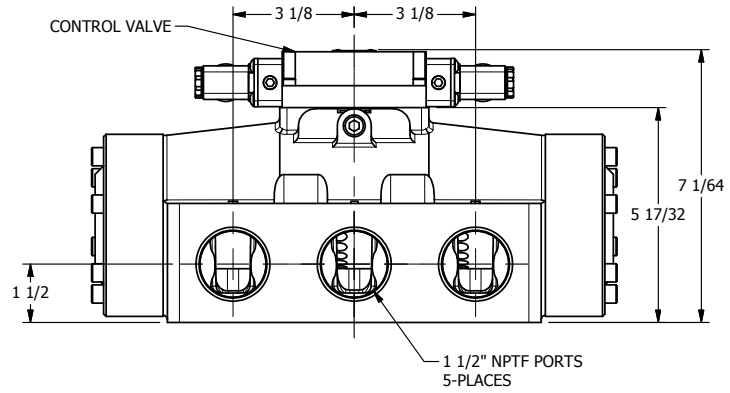

4

3

2

1

**AAA**  
PRODUCTS  
INTERNATIONAL

**AAA PRODUCTS  
INTERNATIONAL**  
7114 Harry Hines Blvd  
Dallas, TX 75235

TITLE: 1 1/2" SIDE PORT, DBL SOL, 2 POS,  
FRICTION POS, SOL RTRN,  
MOLD-OVER

DRAWING NO.:  
DIM\_ESS12J