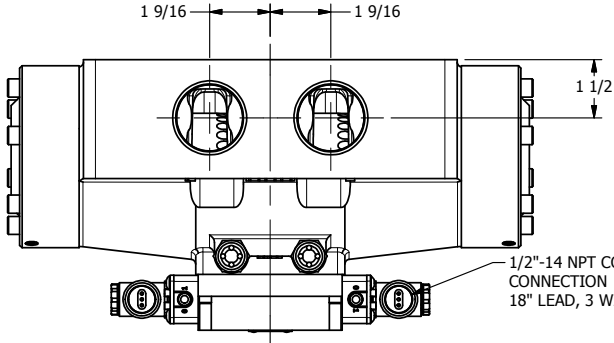

4

3

2

1

**AAA**  
PRODUCTS  
INTERNATIONAL

**AAA PRODUCTS  
INTERNATIONAL**  
7114 Harry Hines Blvd  
Dallas, TX 75235

TITLE: 1 1/2" SIDE PORT, DBL SOL, 2 POS,  
FRICTION POS, SOL RTRN,  
MOLD-OVER

DRAWING NO.:  
DIM\_ESS12J