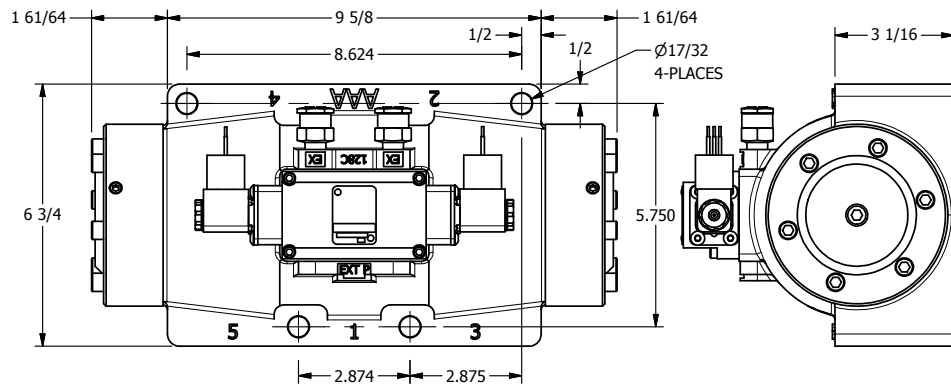

4

3

2

1

**AAA**  
PRODUCTS  
INTERNATIONAL

**AAA PRODUCTS  
INTERNATIONAL**  
7114 Harry Hines Blvd  
Dallas, TX 75235

TITLE: 1 1/2" SIDE PORT, DBL SOL, 2 POS,  
FRICTION POS, SOL RTRN,  
MOLD-OVER

DRAWING NO.:  
DIM\_ESS12J