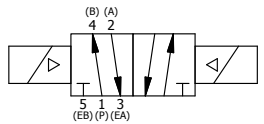

4

3

2

1

3/8" CORD GRIP DIN CAP INCLUDED
FORM A, ACC. TO EN 175301-803,
ISO 4400

1 1/2" NPTF PORTS
5-PLACES

AAA
PRODUCTS
INTERNATIONAL
7114 Harry Hines Blvd
Dallas, TX 75235

TITLE: 1 1/2" SIDE PORT, DBL SOL, 2 POS,
FRICTION POS, SOL RTRN,
INTR SAFE, 24VDC, DUST EXCLDR