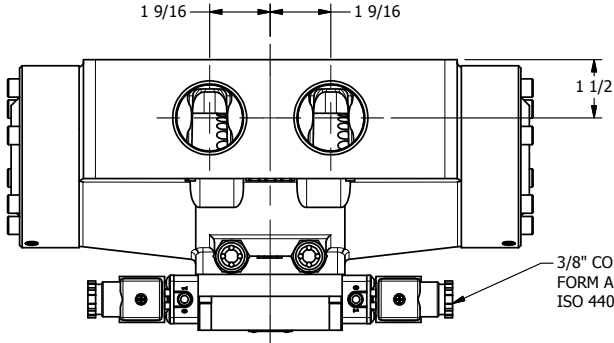

4

3

2

1

3/8" CORD GRIP DIN CAP INCLUDED
FORM A, ACC. TO EN 175301-803,
ISO 4400

1 1/2" NPTF PORTS
5-PLACES

AAA
PRODUCTS
INTERNATIONAL
7114 Harry Hines Blvd
Dallas, TX 75235

TITLE: 1 1/2" SIDE PORT, DBL SOL, 2 POS,
FRICTION POS, SOL RTRN,
INTR SAFE, 24VDC, DUST EXCLDR

DRAWING NO.:
DIM_ESS12AL

4

3

2

1

THE INFORMATION CONTAINED WITHIN THIS DOCUMENT IS PROPRIETARY TO AAA PRODUCTS AND MAY NOT BE DISCLOSED WITHOUT PRIOR WRITTEN CONSENT