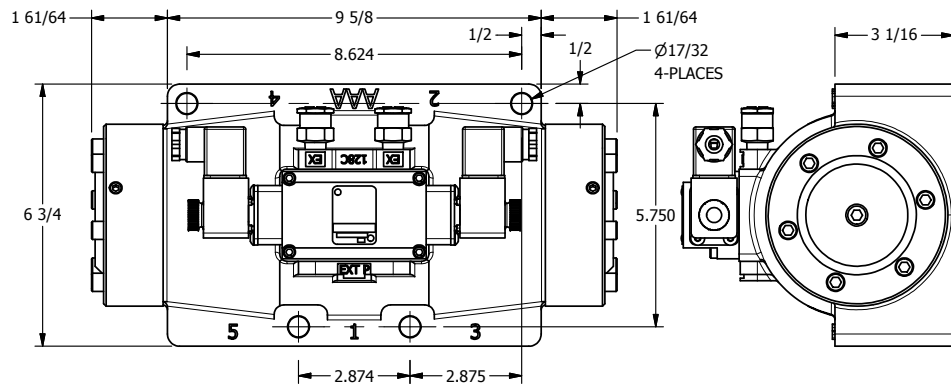

4

3

2

1

3/8" CORD GRIP DIN CAP INCLUDED
FORM A, ACC. TO EN 175301-803,
ISO 4400

1 1/2" NPTF PORTS
5-PLACES

AAA
PRODUCTS
INTERNATIONAL
7114 Harry Hines Blvd
Dallas, TX 75235

TITLE: 1 1/2" SIDE PORT, DBL SOL, 2 POS,
FRICTION POS, SOL RTRN,
INTR SAFE, 24VDC, DUST EXCLDR

DRAWING NO.:
DIM_ESS12AL

4

3

2

1

THE INFORMATION CONTAINED WITHIN THIS DOCUMENT IS PROPRIETARY TO AAA PRODUCTS AND MAY NOT BE DISCLOSED WITHOUT PRIOR WRITTEN CONSENT