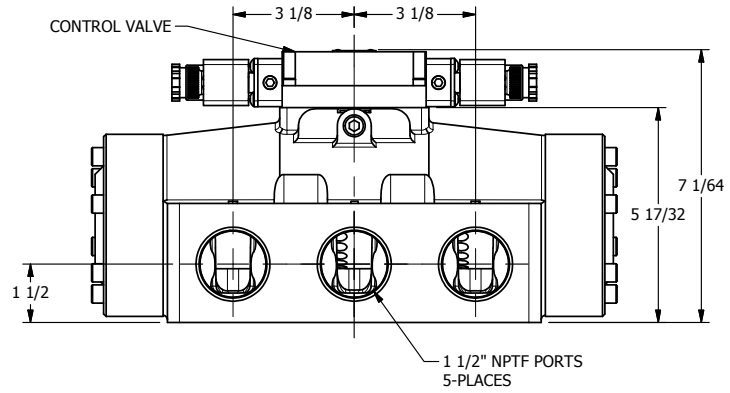

4

3

2

1

3/8" CORD GRIP DIN CAP INCLUDED
FORM A, ACC. TO EN 175301-803,
ISO 4400

1 1/2" NPTF PORTS
5-PLACES

AAA
PRODUCTS
INTERNATIONAL
7114 Harry Hines Blvd
Dallas, TX 75235

TITLE: 1 1/2" SIDE PORT, DBL SOL, 2 POS,
FRICTION POS, SOL RTRN,
INTR SAFE, 24VDC, DUST EXCLDR

DRAWING NO.:
DIM_ESS12AL

4

3

2

1

THE INFORMATION CONTAINED WITHIN THIS DOCUMENT IS PROPRIETARY TO AAA PRODUCTS AND MAY NOT BE DISCLOSED WITHOUT PRIOR WRITTEN CONSENT