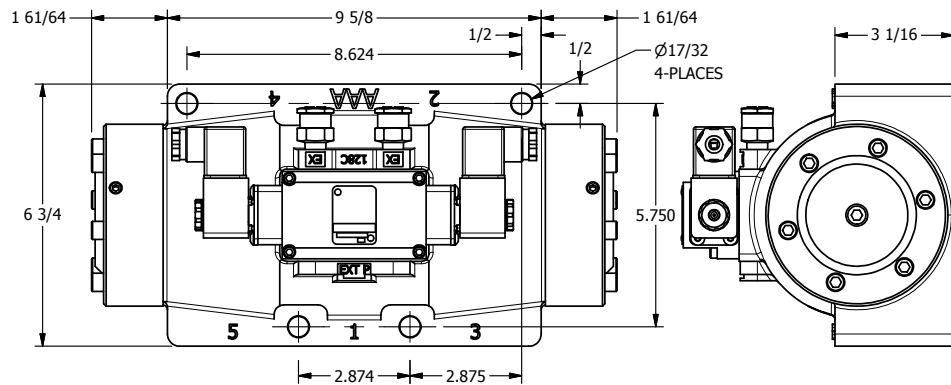

4

3

2

1

3/8" CORD GRIP DIN CAP INCLUDED  
FORM A, ACC. TO EN 175301-803,  
ISO 4400

1 1/2" NPTF PORTS  
5-PLACES

**AAA**  
PRODUCTS  
INTERNATIONAL  
7114 Harry Hines Blvd  
Dallas, TX 75235

TITLE: 1 1/2" SIDE PORT, DBL SOL, 2 POS,  
FRICTION POS, SOL RTRN,  
INTRINSICALLY SAFE, 24VDC

DRAWING NO.:  
DIM\_ESS12A

4

3

2

1

THE INFORMATION CONTAINED WITHIN THIS DOCUMENT IS PROPRIETARY TO AAA PRODUCTS AND MAY NOT BE DISCLOSED WITHOUT PRIOR WRITTEN CONSENT