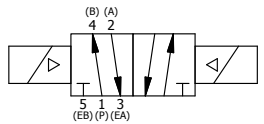

4

3

2

1

3/8" CORD GRIP DIN CAP INCLUDED  
FORM A, ACC. TO EN 175301-803,  
ISO 4400

1 1/2" NPTF PORTS  
5-PLACES

**AAA**  
PRODUCTS  
INTERNATIONAL  
7114 Harry Hines Blvd  
Dallas, TX 75235

TITLE: 1 1/2" SIDE PORT, DBL SOL, 2 POS,  
FRICTION POS, SOL RTRN,  
INTRINSICALLY SAFE, 24VDC