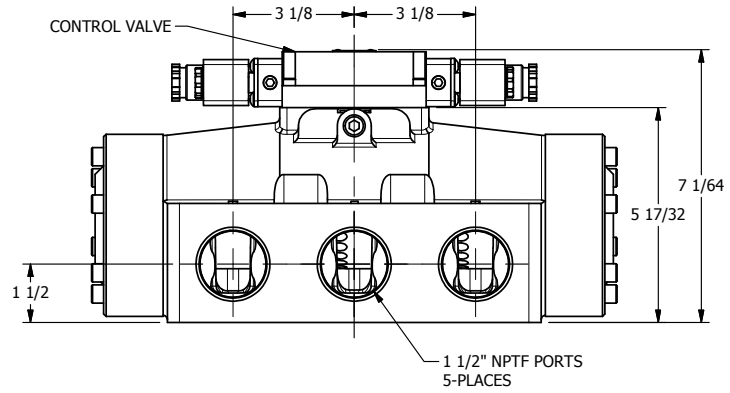

4

3

2

1

3/8" CORD GRIP DIN CAP INCLUDED  
FORM A, ACC. TO EN 175301-803,  
ISO 4400

1 1/2" NPTF PORTS  
5-PLACES

**AAA**  
PRODUCTS  
INTERNATIONAL  
7114 Harry Hines Blvd  
Dallas, TX 75235

TITLE: 1 1/2" SIDE PORT, DBL SOL, 2 POS,  
FRICTION POS, SOL RTRN,  
INTRINSICALLY SAFE, 24VDC

DRAWING NO.:  
DIM\_ESS12A

4

3

2

1

THE INFORMATION CONTAINED WITHIN THIS DOCUMENT IS PROPRIETARY TO AAA PRODUCTS AND MAY NOT BE DISCLOSED WITHOUT PRIOR WRITTEN CONSENT