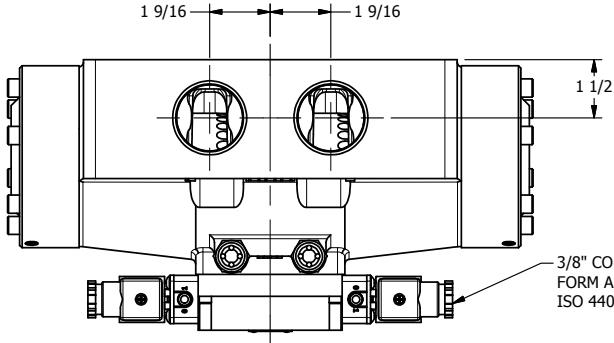

4

3

2

1

3/8" CORD GRIP DIN CAP INCLUDED  
FORM A, ACC. TO EN 175301-803,  
ISO 4400

1 1/2" NPTF PORTS  
5-PLACES

**AAA**  
PRODUCTS  
INTERNATIONAL  
7114 Harry Hines Blvd  
Dallas, TX 75235

TITLE: 1 1/2" SIDE PORT, DBL SOL, 2 POS,  
FRICTION POS, SOL RTRN,  
INTRINSICALLY SAFE, 24VDC

DRAWING NO.:  
DIM\_ESS12A

4

3

2

1

THE INFORMATION CONTAINED WITHIN THIS DOCUMENT IS PROPRIETARY TO AAA PRODUCTS AND MAY NOT BE DISCLOSED WITHOUT PRIOR WRITTEN CONSENT