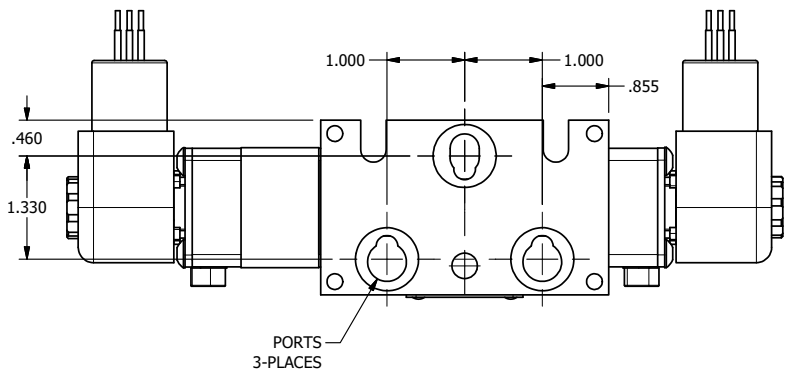

4

3

2

1

9/16

9/16

9/16

1/2"-14 NPT CONDUIT CONNECTION
18" LEAD, 3 WIRE

3/8" NPTF PORTS
2-PLACES

B

B

A

A

AAA
PRODUCTS
INTERNATIONAL

**AAA PRODUCTS
INTERNATIONAL**
7114 Harry Hines Blvd
Dallas, TX 75235

TITLE: 3/8" STACK, DBL SOL, 2 POS,
DETENT, EXPL PROOF,
LKNG OVRD