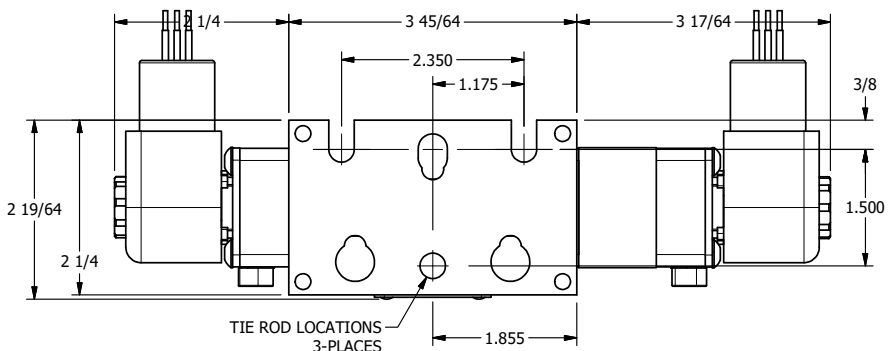

4

3

2

1

9/16

9/16

9/16

1/2"-14 NPT CONDUIT CONNECTION
18" LEAD, 3 WIRE

3/8" NPTF PORTS
2-PLACES

B

B

A

A

AAA
PRODUCTS
INTERNATIONAL

**AAA PRODUCTS
INTERNATIONAL**
7114 Harry Hines Blvd
Dallas, TX 75235

TITLE: 3/8" STACK, DBL SOL, 2 POS,
DETENT, EXPL PROOF,
LKNG OVRD