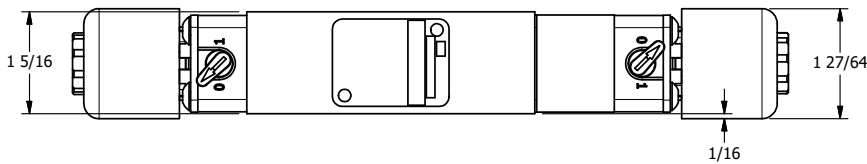

3/8" NPTF PORTS
2-PLACES

B

B

A

A

AAA
PRODUCTS
INTERNATIONAL

**AAA PRODUCTS
INTERNATIONAL**
7114 Harry Hines Blvd
Dallas, TX 75235

TITLE: 3/8" STACK, DBL SOL, 2 POS,
DETENT, EXPL PROOF,
LKNG OVRD