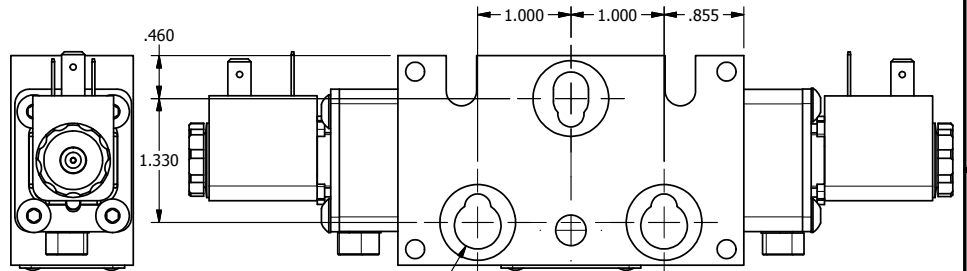

3/8" NPTF PORTS  
2-PLACES

TIE ROD LOCATIONS  
3-PLACES

1.855

PORTS  
3-PLACES

**AAA**  
PRODUCTS  
INTERNATIONAL

**AAA PRODUCTS  
INTERNATIONAL**  
7114 Harry Hines Blvd  
Dallas, TX 75235

TITLE: 3/8" STACK, DBL SOL, 2 POS,  
FRICTION POS, SOL RTRN,  
LCKNG OVRD

DRAWING NO.:  
DIM\_EBSS30

THE INFORMATION CONTAINED WITHIN THIS DOCUMENT IS PROPRIETARY TO AAA PRODUCTS AND MAY NOT BE DISCLOSED WITHOUT PRIOR WRITTEN CONSENT