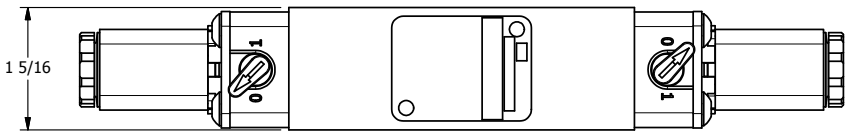

3/8" NPTF PORTS  
2-PLACES

TIE ROD LOCATIONS  
3-PLACES

1.855

PORTS  
3-PLACES

**AAA**  
PRODUCTS  
INTERNATIONAL

**AAA PRODUCTS  
INTERNATIONAL**  
7114 Harry Hines Blvd  
Dallas, TX 75235

TITLE: 3/8" STACK, DBL SOL, 2 POS,  
FRICTION POS, SOL RTRN,  
LCKNG OVRD