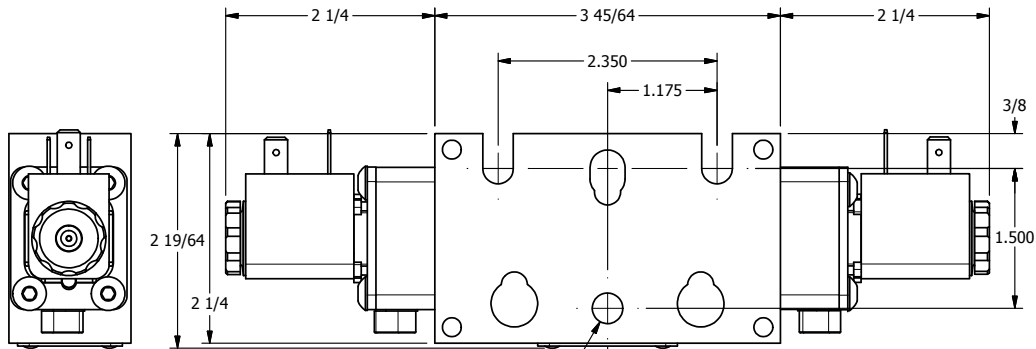

3/8" NPTF PORTS  
2-PLACES

TIE ROD LOCATIONS  
3-PLACES

1.855

PORTS  
3-PLACES

**AAA**  
PRODUCTS  
INTERNATIONAL

**AAA PRODUCTS  
INTERNATIONAL**  
7114 Harry Hines Blvd  
Dallas, TX 75235

TITLE: 3/8" STACK, DBL SOL, 2 POS,  
FRICTION POS, SOL RTRN,  
LCKNG OVRD

DRAWING NO.:  
DIM\_EBSS30

THE INFORMATION CONTAINED WITHIN THIS DOCUMENT IS PROPRIETARY TO AAA PRODUCTS AND MAY NOT BE DISCLOSED WITHOUT PRIOR WRITTEN CONSENT