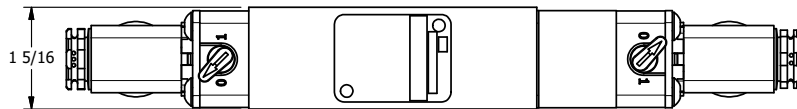

4

3

2

1

9/16

9/16

9/16

1/2"-14 NPT CONDUIT CONNECTION
18" LEAD, 3 WIRE

3/8" NPTF PORTS
2-PLACES

B

B

A

A

4

3

2