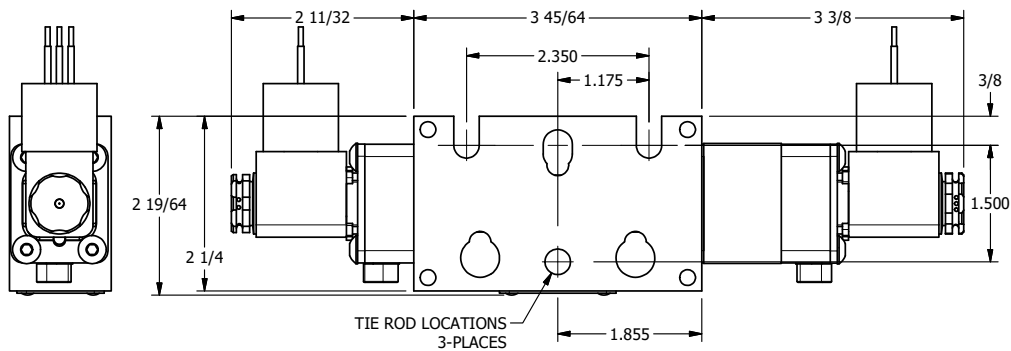

4

3

2

1

9/16

9/16

9/16

1/2"-14 NPT CONDUIT CONNECTION
18" LEAD, 3 WIRE

3/8" NPTF PORTS
2-PLACES

B

B

A

A

4

3

2

1

AAA
PRODUCTS
INTERNATIONAL

**AAA PRODUCTS
INTERNATIONAL**
7114 Harry Hines Blvd
Dallas, TX 75235

TITLE: 3/8" STACK, DBL SOL, 2 POS,
DETENT, MOLD-OVER,
LCKNG OVRD, SIDE VENT

DRAWING NO.:
DIM_EBSS3JOCQ

THE INFORMATION CONTAINED WITHIN THIS DOCUMENT IS PROPRIETARY TO AAA PRODUCTS AND MAY NOT BE DISCLOSED WITHOUT PRIOR WRITTEN CONSENT