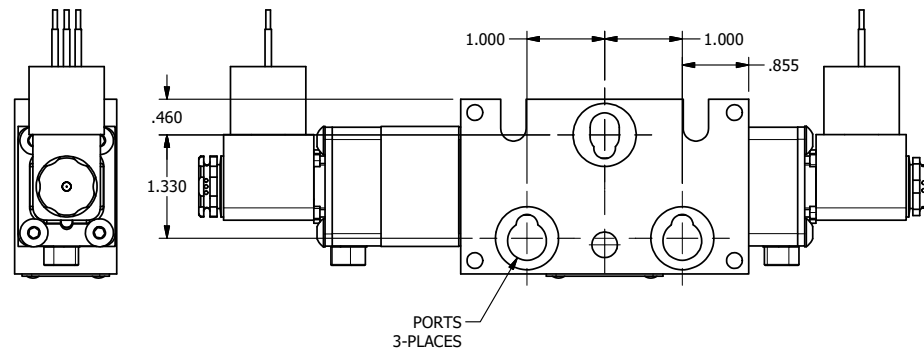

4

3

2

1

9/16

9/16

9/16

1/2"-14 NPT CONDUIT CONNECTION
18" LEAD, 3 WIRE

3/8" NPTF PORTS
2-PLACES

B

B

A

A

4

3

2

1

AAA
PRODUCTS
INTERNATIONAL

**AAA PRODUCTS
INTERNATIONAL**
7114 Harry Hines Blvd
Dallas, TX 75235

TITLE: 3/8" STACK, DBL SOL, 2 POS,
DETENT, MOLD-OVER,
LCKNG OVRD, SIDE VENT

DRAWING NO.:
DIM_EBSS3JOCQ

THE INFORMATION CONTAINED WITHIN THIS DOCUMENT IS PROPRIETARY TO AAA PRODUCTS AND MAY NOT BE DISCLOSED WITHOUT PRIOR WRITTEN CONSENT