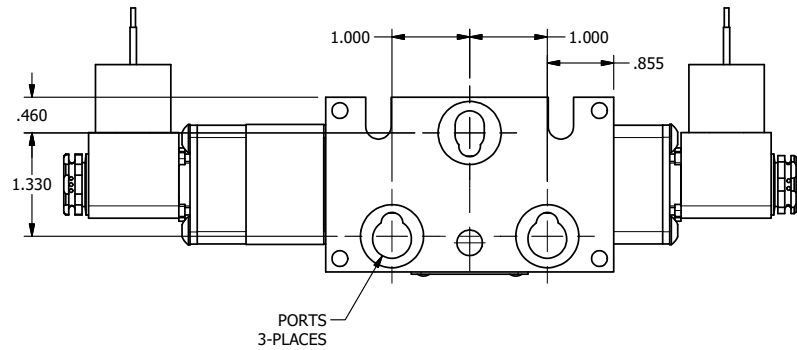

4

3

2

1

9/16

9/16

9/16

1/2"-14 NPT CONDUIT CONNECTION  
18" LEAD, 3 WIRE

3/8" NPTF PORTS  
2-PLACES

B

B

A

A

**AAA**  
PRODUCTS  
INTERNATIONAL

**AAA PRODUCTS INTERNATIONAL**  
7114 Harry Hines Blvd  
Dallas, TX 75235

TITLE: 3/8" STACK, DBL SOL, 2 POS,  
DETENT, MOLD-OVER,  
SIDE VENT