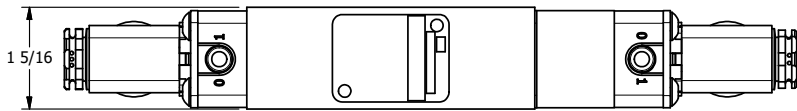

3/8" NPTF PORTS  
2-PLACES

B

B

A

A

**AAA**  
PRODUCTS  
INTERNATIONAL

**AAA PRODUCTS INTERNATIONAL**  
7114 Harry Hines Blvd  
Dallas, TX 75235

TITLE: 3/8" STACK, DBL SOL, 2 POS,  
DETENT, MOLD-OVER,  
SIDE VENT