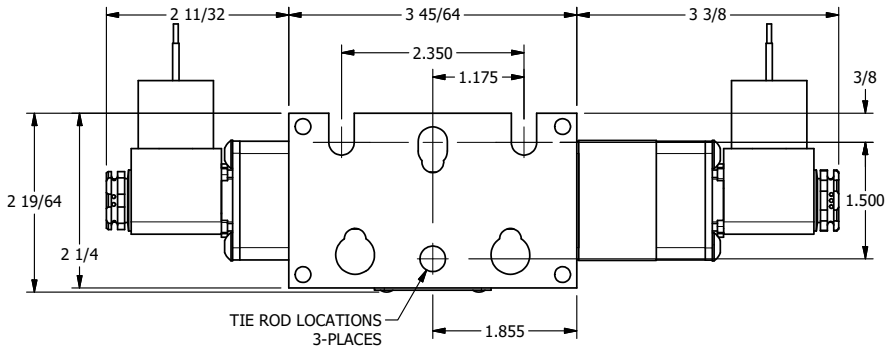

4

3

2

1

9/16

9/16

9/16

1/2"-14 NPT CONDUIT CONNECTION  
18" LEAD, 3 WIRE

3/8" NPTF PORTS  
2-PLACES

B

B

A

A

**AAA**  
PRODUCTS  
INTERNATIONAL

**AAA PRODUCTS INTERNATIONAL**  
7114 Harry Hines Blvd  
Dallas, TX 75235

TITLE: 3/8" STACK, DBL SOL, 2 POS,  
DETENT, MOLD-OVER,  
SIDE VENT