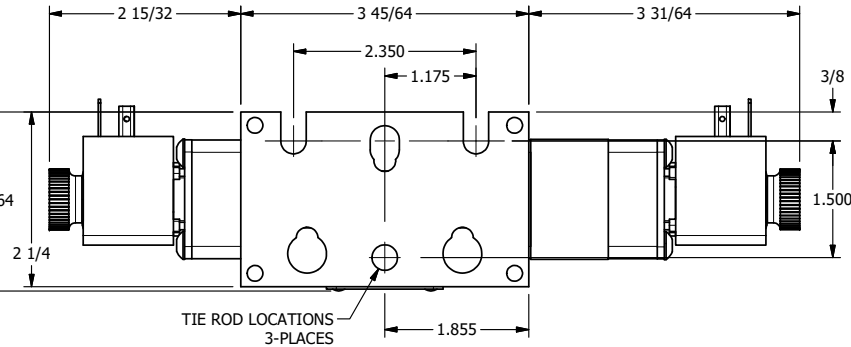

3/8" NPTF PORTS  
2-PLACES

B

B

A

A

A

A

**AAA**  
PRODUCTS  
INTERNATIONAL

**AAA PRODUCTS  
INTERNATIONAL**  
7114 Harry Hines Blvd  
Dallas, TX 75235

TITLE: 3/8" STACK, DBL SOL, 2 POS,  
DETENT, H-TEMP COIL,  
DUST EXCLDR

DRAWING NO.:  
DIM\_EBSS3HLQ

4

3

2

1

THE INFORMATION CONTAINED WITHIN THIS DOCUMENT IS PROPRIETARY TO AAA PRODUCTS AND MAY NOT BE DISCLOSED WITHOUT PRIOR WRITTEN CONSENT