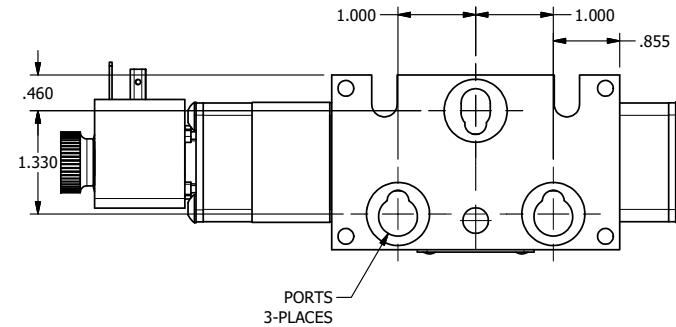

3/8" NPTF PORTS  
2-PLACES

B

B

A

A

A

A

**AAA**  
PRODUCTS  
INTERNATIONAL

**AAA PRODUCTS  
INTERNATIONAL**  
7114 Harry Hines Blvd  
Dallas, TX 75235

TITLE: 3/8" STACK, DBL SOL, 2 POS,  
DETENT, H-TEMP COIL,  
DUST EXCLDR

DRAWING NO.:  
DIM\_EBSS3HLQ

4

3

2

1

THE INFORMATION CONTAINED WITHIN THIS DOCUMENT IS PROPRIETARY TO AAA PRODUCTS AND MAY NOT BE DISCLOSED WITHOUT PRIOR WRITTEN CONSENT