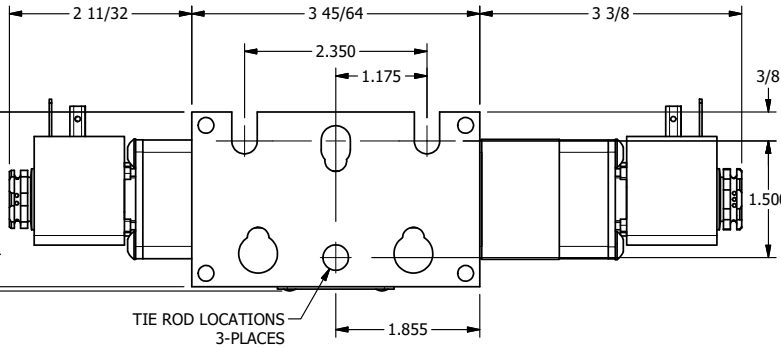

4

3

2

1

9/16

9/16

9/16

ISO 4400 DIN CONNECTOR

3/8" NPTF PORTS
2-PLACES

AAA
PRODUCTS
INTERNATIONAL

**AAA PRODUCTS
INTERNATIONAL**
7114 Harry Hines Blvd
Dallas, TX 75235

TITLE: 3/8" STACK, DBL SOL, 2 POS,
DETENT, H-TEMP COIL,
SIDE VENT

DRAWING NO.:
DIM_EBSS3HCQ