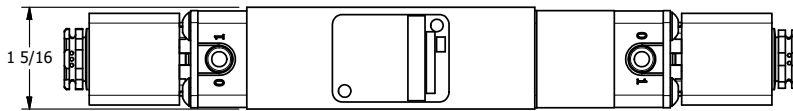

4

3

2

1

9/16

9/16

9/16

ISO 4400 DIN CONNECTOR

3/8" NPTF PORTS
2-PLACES

AAA
PRODUCTS
INTERNATIONAL

**AAA PRODUCTS
INTERNATIONAL**
7114 Harry Hines Blvd
Dallas, TX 75235

TITLE: 3/8" STACK, DBL SOL, 2 POS,
DETENT, H-TEMP COIL,
SIDE VENT

DRAWING NO.:
DIM_EBSS3HCQ