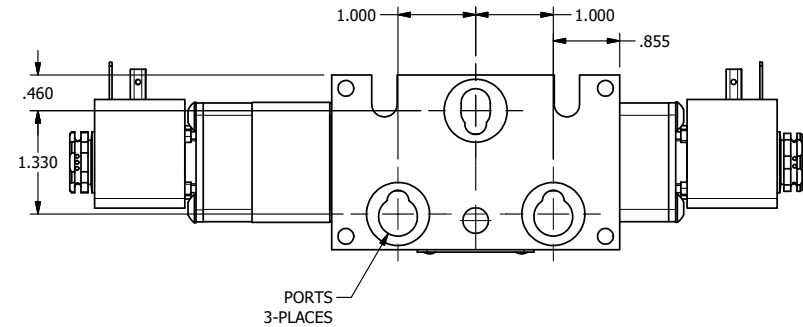

4

3

2

1

9/16

9/16

9/16

ISO 4400 DIN CONNECTOR

3/8" NPTF PORTS
2-PLACES

AAA
PRODUCTS
INTERNATIONAL

**AAA PRODUCTS
INTERNATIONAL**
7114 Harry Hines Blvd
Dallas, TX 75235

TITLE: 3/8" STACK, DBL SOL, 2 POS,
DETENT, H-TEMP COIL,
SIDE VENT

DRAWING NO.:
DIM_EBSS3HCQ