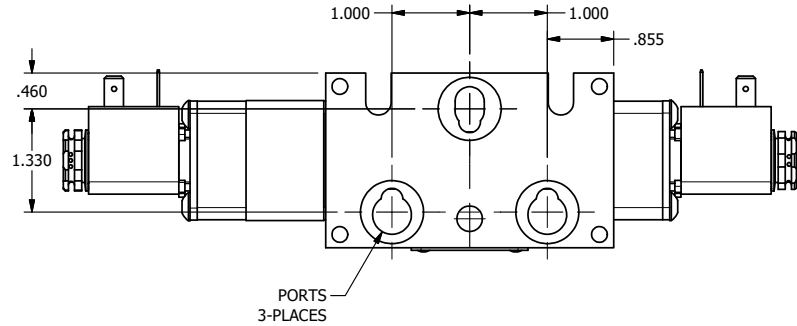

3/8" NPTF PORTS
2-PLACES

B

B

A

A

A

A

A

A

**AAA PRODUCTS
INTERNATIONAL**
7114 Harry Hines Blvd
Dallas, TX 75235

TITLE: 3/8" STACK, DBL SOL, 2 POS,
DETENT, SOL RTN,
SIDE VENT

DRAWING NO.:
DIM_EBSS3CQ

THE INFORMATION CONTAINED WITHIN THIS DOCUMENT IS PROPRIETARY TO AAA PRODUCTS AND MAY NOT BE DISCLOSED WITHOUT PRIOR WRITTEN CONSENT