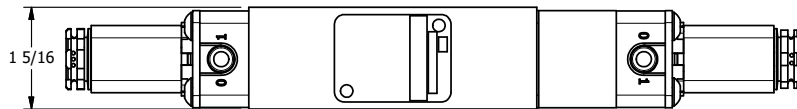

4

3

2

1

9/16

9/16

9/16

11mm/INDUSTRIAL TYPE B
DIN 43650 STYLE

3/8" NPTF PORTS
2-PLACES

B

B

A

A

A

A

A

A

**AAA PRODUCTS
INTERNATIONAL**
7114 Harry Hines Blvd
Dallas, TX 75235

TITLE: 3/8" STACK, DBL SOL, 2 POS,
DETENT, SOL RTN,
SIDE VENT

DRAWING NO.:
DIM_EBSS3CQ

THE INFORMATION CONTAINED WITHIN THIS DOCUMENT IS PROPRIETARY TO AAA PRODUCTS AND MAY NOT BE DISCLOSED WITHOUT PRIOR WRITTEN CONSENT

4

3

2

1