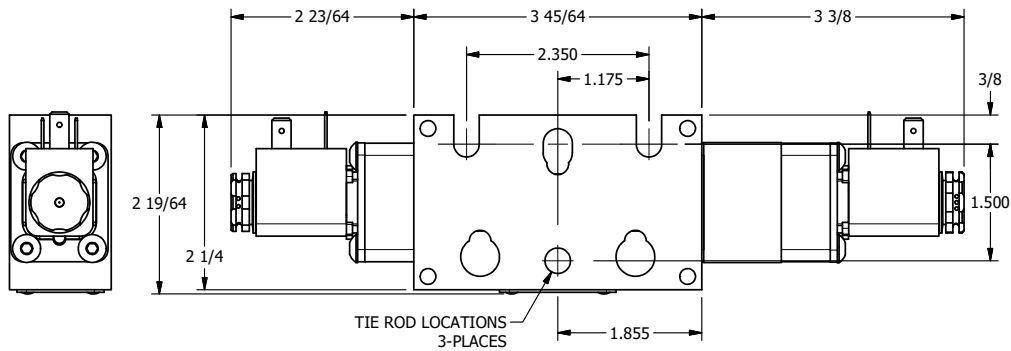

3/8" NPTF PORTS
2-PLACES

B

B

A

A

A

A

A

A

**AAA PRODUCTS
INTERNATIONAL**
7114 Harry Hines Blvd
Dallas, TX 75235

TITLE: 3/8" STACK, DBL SOL, 2 POS,
DETENT, SOL RTN,
SIDE VENT

DRAWING NO.:
DIM_EBSS3CQ

THE INFORMATION CONTAINED WITHIN THIS DOCUMENT IS PROPRIETARY TO AAA PRODUCTS AND MAY NOT BE DISCLOSED WITHOUT PRIOR WRITTEN CONSENT