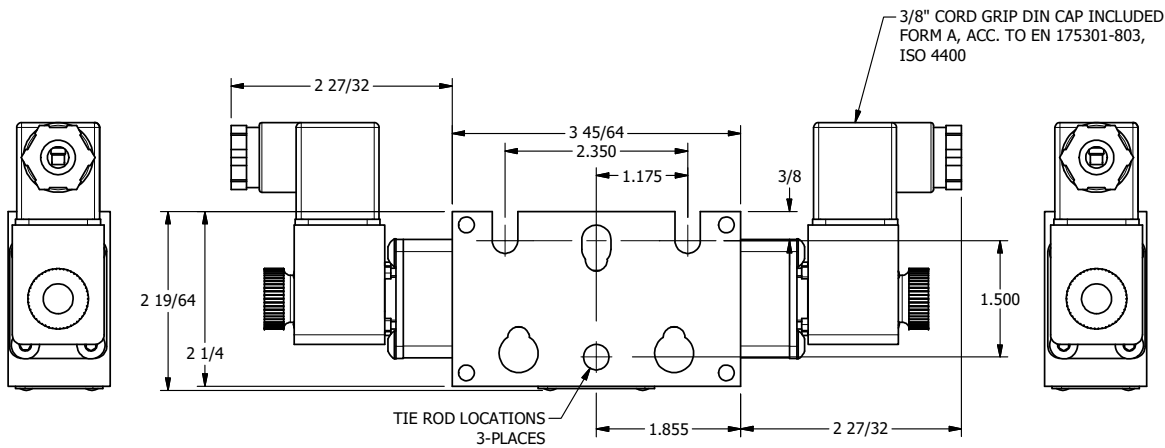

3/8" NPTF PORTS
2-PLACES

3/8" CORD GRIP DIN CAP INCLUDED
FORM A, ACC. TO EN 175301-803,
ISO 4400

TIE ROD LOCATIONS
3-PLACES

1/8" NPTF EXTERNAL
PILOT PORT

1/8" NPTF EXTERNAL
PILOT PORT

PORTS
3-PLACES

AAA
PRODUCTS
INTERNATIONAL

**AAA PRODUCTS
INTERNATIONAL**
7114 Harry Hines Blvd
Dallas, TX 75235

TITLE: 3/8" STACK, DBL SOL, 2 POS,
SOL RTRN, INTR SAFE,
DUST EXCLDR, EXT PILOT

DRAWING NO.:
DIM_EBSS3ALZ

THE INFORMATION CONTAINED WITHIN THIS DOCUMENT IS PROPRIETARY TO AAA PRODUCTS AND MAY NOT BE DISCLOSED WITHOUT PRIOR WRITTEN CONSENT