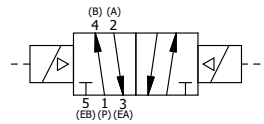

3/8" NPTF PORTS
2-PLACES

3/8" CORD GRIP DIN CAP INCLUDED
FORM A, ACC. TO EN 175301-803,
ISO 4400

TIE ROD LOCATIONS
3-PLACES

1/8" NPTF EXTERNAL
PILOT PORT

1/8" NPTF EXTERNAL
PILOT PORT

PORTS
3-PLACES

AAA
PRODUCTS
INTERNATIONAL