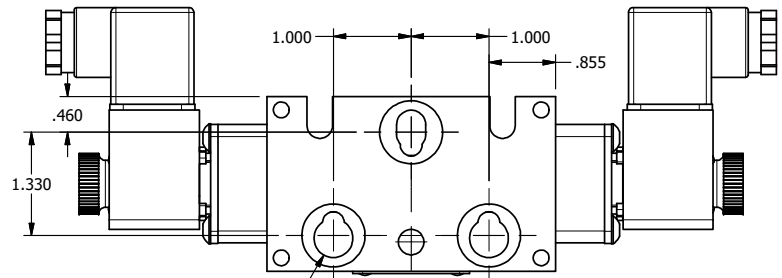

3/8" NPTF PORTS
2-PLACES

3/8" CORD GRIP DIN CAP INCLUDED
FORM A, ACC. TO EN 175301-803,
ISO 4400

TIE ROD LOCATIONS
3-PLACES

1/8" NPTF EXTERNAL
PILOT PORT

1/8" NPTF EXTERNAL
PILOT PORT

PORTS
3-PLACES

AAA
PRODUCTS
INTERNATIONAL

**AAA PRODUCTS
INTERNATIONAL**
7114 Harry Hines Blvd
Dallas, TX 75235

TITLE: 3/8" STACK, DBL SOL, 2 POS,
SOL RTRN, INTR SAFE,
DUST EXCLDR, EXT PILOT

DRAWING NO.:
DIM_EBSS3ALZ

THE INFORMATION CONTAINED WITHIN THIS DOCUMENT IS PROPRIETARY TO AAA PRODUCTS AND MAY NOT BE DISCLOSED WITHOUT PRIOR WRITTEN CONSENT