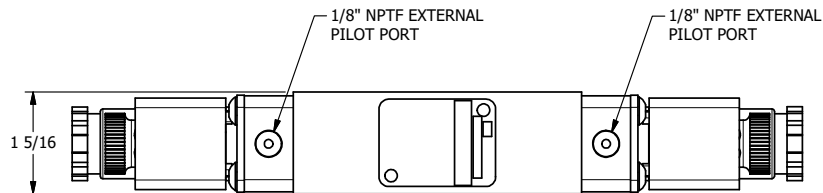

3/8" NPTF PORTS
2-PLACES

3/8" CORD GRIP DIN CAP INCLUDED
FORM A, ACC. TO EN 175301-803,
ISO 4400

TIE ROD LOCATIONS
3-PLACES

1/8" NPTF EXTERNAL
PILOT PORT

1/8" NPTF EXTERNAL
PILOT PORT

PORTS
3-PLACES

AAA
PRODUCTS
INTERNATIONAL

**AAA PRODUCTS
INTERNATIONAL**
7114 Harry Hines Blvd
Dallas, TX 75235

TITLE: 3/8" STACK, DBL SOL, 2 POS,
SOL RTRN, INTR SAFE,
DUST EXCLDR, EXT PILOT

DRAWING NO.:
DIM_EBSS3ALZ

THE INFORMATION CONTAINED WITHIN THIS DOCUMENT IS PROPRIETARY TO AAA PRODUCTS AND MAY NOT BE DISCLOSED WITHOUT PRIOR WRITTEN CONSENT