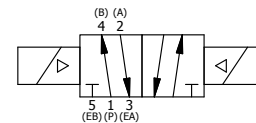

3/8" NPTF PORTS
2-PLACES

3/8" CORD GRIP DIN CAP INCLUDED
FORM A, ACC. TO EN 175301-803,
ISO 4400

TIE ROD LOCATIONS
3-PLACES

PORTS
3-PLACES

1 5/16

AAA
PRODUCTS
INTERNATIONAL

**AAA PRODUCTS
INTERNATIONAL**
7114 Harry Hines Blvd
Dallas, TX 75235

TITLE: 3/8" STACK, DBL SOL, 2 POS,
FRICTION POS, SOL RTRN,
INTR SAFE, 24VDC, DUST EXCLDR

DRAWING NO.:
DIM_EBSS3AL

THE INFORMATION CONTAINED WITHIN THIS DOCUMENT IS PROPRIETARY TO AAA PRODUCTS AND MAY NOT BE DISCLOSED WITHOUT PRIOR WRITTEN CONSENT