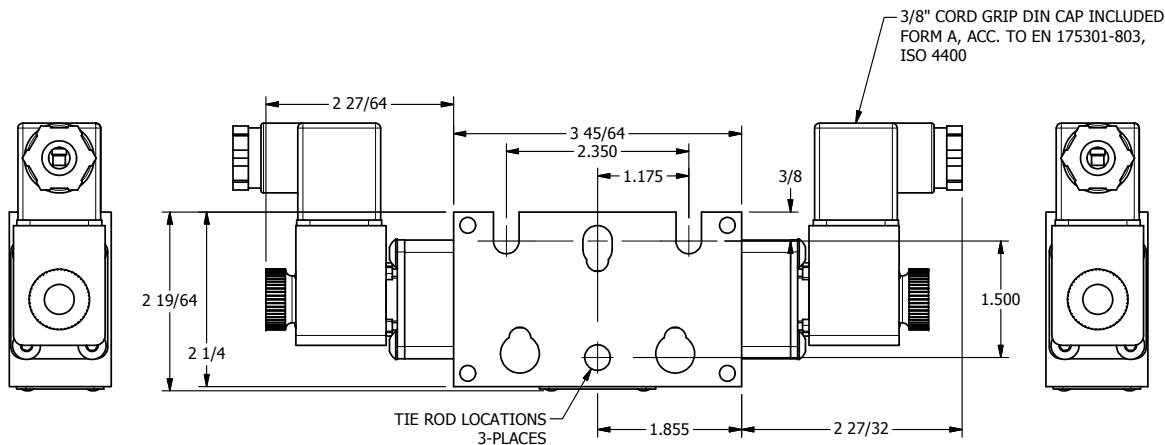

3/8" NPTF PORTS
2-PLACES

3/8" CORD GRIP DIN CAP INCLUDED
FORM A, ACC. TO EN 175301-803,
ISO 4400

TIE ROD LOCATIONS
3-PLACES

PORTS
3-PLACES

1 5/16

AAA
PRODUCTS
INTERNATIONAL

**AAA PRODUCTS
INTERNATIONAL**
7114 Harry Hines Blvd
Dallas, TX 75235

TITLE: 3/8" STACK, DBL SOL, 2 POS,
FRICTION POS, SOL RTRN,
INTR SAFE, 24VDC, DUST EXCLDR

DRAWING NO.:
DIM_EBSS3AL

THE INFORMATION CONTAINED WITHIN THIS DOCUMENT IS PROPRIETARY TO AAA PRODUCTS AND MAY NOT BE DISCLOSED WITHOUT PRIOR WRITTEN CONSENT