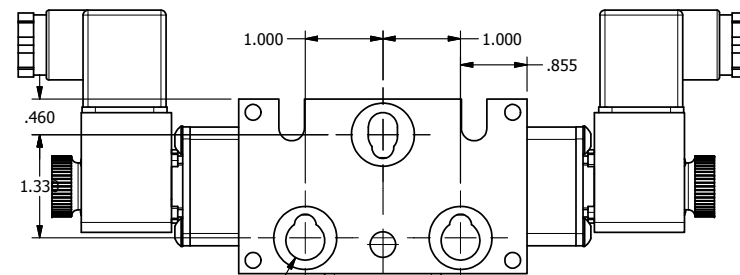

3/8" NPTF PORTS
2-PLACES

3/8" CORD GRIP DIN CAP INCLUDED
FORM A, ACC. TO EN 175301-803,
ISO 4400

TIE ROD LOCATIONS
3-PLACES

PORTS
3-PLACES

1 5/16

AAA
PRODUCTS
INTERNATIONAL

**AAA PRODUCTS
INTERNATIONAL**
7114 Harry Hines Blvd
Dallas, TX 75235

TITLE: 3/8" STACK, DBL SOL, 2 POS,
FRICTION POS, SOL RTRN,
INTR SAFE, 24VDC, DUST EXCLDR

DRAWING NO.:
DIM_EBSS3AL

THE INFORMATION CONTAINED WITHIN THIS DOCUMENT IS PROPRIETARY TO AAA PRODUCTS AND MAY NOT BE DISCLOSED WITHOUT PRIOR WRITTEN CONSENT