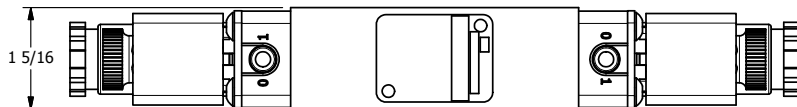

3/8" NPTF PORTS
2-PLACES

3/8" CORD GRIP DIN CAP INCLUDED
FORM A, ACC. TO EN 175301-803,
ISO 4400

TIE ROD LOCATIONS
3-PLACES

PORTS
3-PLACES

1 5/16

AAA
PRODUCTS
INTERNATIONAL

**AAA PRODUCTS
INTERNATIONAL**
7114 Harry Hines Blvd
Dallas, TX 75235

TITLE: 3/8" STACK, DBL SOL, 2 POS,
FRICTION POS, SOL RTRN,
INTR SAFE, 24VDC, DUST EXCLDR

DRAWING NO.:
DIM_EBSS3AL

THE INFORMATION CONTAINED WITHIN THIS DOCUMENT IS PROPRIETARY TO AAA PRODUCTS AND MAY NOT BE DISCLOSED WITHOUT PRIOR WRITTEN CONSENT