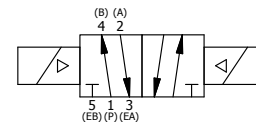

3/8" NPTF PORTS
2-PLACES

3/8" CORD GRIP DIN CAP INCLUDED
FORM A, ACC. TO EN 175301-803,
ISO 4400

TIE ROD LOCATIONS
3-PLACES

PORTS
3-PLACES

**AAA PRODUCTS
INTERNATIONAL**
7114 Harry Hines Blvd
Dallas, TX 75235

TITLE: 3/8" STACK, DBL SOL, 2 POS,
FRICTION POS, SOL RTRN,
INTRINSICALLY SAFE, 24VDC

DRAWING NO.:
DIM_EBSS3A

THE INFORMATION CONTAINED WITHIN THIS DOCUMENT IS PROPRIETARY TO AAA PRODUCTS AND MAY NOT BE DISCLOSED WITHOUT PRIOR WRITTEN CONSENT