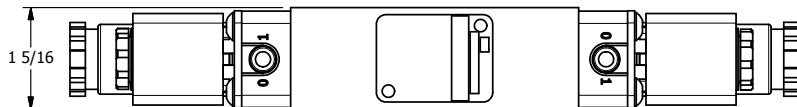

3/8" NPTF PORTS
2-PLACES

3/8" CORD GRIP DIN CAP INCLUDED
FORM A, ACC. TO EN 175301-803,
ISO 4400

TIE ROD LOCATIONS
3-PLACES

PORTS
3-PLACES

**AAA PRODUCTS
INTERNATIONAL**
7114 Harry Hines Blvd
Dallas, TX 75235

TITLE: 3/8" STACK, DBL SOL, 2 POS,
FRICTION POS, SOL RTRN,
INTRINSICALLY SAFE, 24VDC

DRAWING NO.:
DIM_EBSS3A

THE INFORMATION CONTAINED WITHIN THIS DOCUMENT IS PROPRIETARY TO AAA PRODUCTS AND MAY NOT BE DISCLOSED WITHOUT PRIOR WRITTEN CONSENT