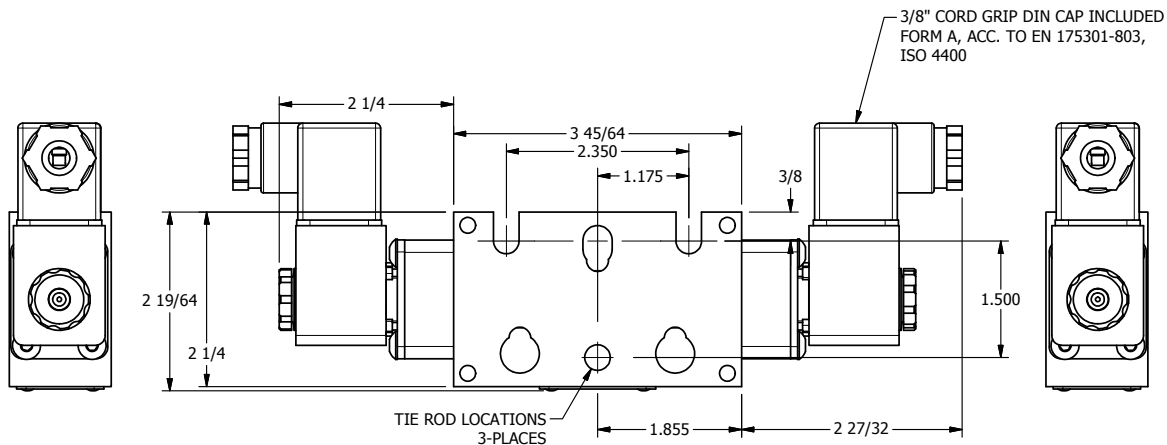

3/8" NPTF PORTS
2-PLACES

3/8" CORD GRIP DIN CAP INCLUDED
FORM A, ACC. TO EN 175301-803,
ISO 4400

TIE ROD LOCATIONS
3-PLACES

PORTS
3-PLACES

**AAA PRODUCTS
INTERNATIONAL**
7114 Harry Hines Blvd
Dallas, TX 75235

TITLE: 3/8" STACK, DBL SOL, 2 POS,
FRICTION POS, SOL RTRN,
INTRINSICALLY SAFE, 24VDC

DRAWING NO.:
DIM_EBSS3A

THE INFORMATION CONTAINED WITHIN THIS DOCUMENT IS PROPRIETARY TO AAA PRODUCTS AND MAY NOT BE DISCLOSED WITHOUT PRIOR WRITTEN CONSENT