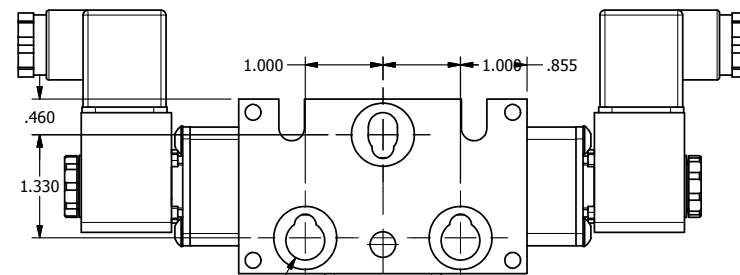

3/8" NPTF PORTS
2-PLACES

3/8" CORD GRIP DIN CAP INCLUDED
FORM A, ACC. TO EN 175301-803,
ISO 4400

TIE ROD LOCATIONS
3-PLACES

PORTS
3-PLACES

**AAA PRODUCTS
INTERNATIONAL**
7114 Harry Hines Blvd
Dallas, TX 75235

TITLE: 3/8" STACK, DBL SOL, 2 POS,
FRICTION POS, SOL RTRN,
INTRINSICALLY SAFE, 24VDC

DRAWING NO.:
DIM_EBSS3A

THE INFORMATION CONTAINED WITHIN THIS DOCUMENT IS PROPRIETARY TO AAA PRODUCTS AND MAY NOT BE DISCLOSED WITHOUT PRIOR WRITTEN CONSENT