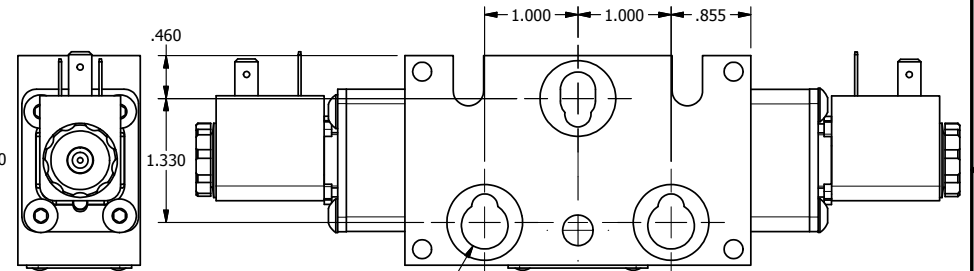

11mm/INDUSTRIAL TYPE B
DIN 43650 STYLE

3/8" NPTF PORTS
2-PLACES

TIE ROD LOCATIONS
3-PLACES

1.855

PORTS
3-PLACES

AAA
PRODUCTS
INTERNATIONAL

**AAA PRODUCTS
INTERNATIONAL**
7114 Harry Hines Blvd
Dallas, TX 75235

TITLE: 3/8" STACK, DBL SOL, 2 POS,
FRICTION POS, SOL RTRN

DRAWING NO.:
DIM_EBSS3

THE INFORMATION CONTAINED WITHIN THIS DOCUMENT IS PROPRIETARY TO AAA PRODUCTS AND MAY NOT BE DISCLOSED WITHOUT PRIOR WRITTEN CONSENT