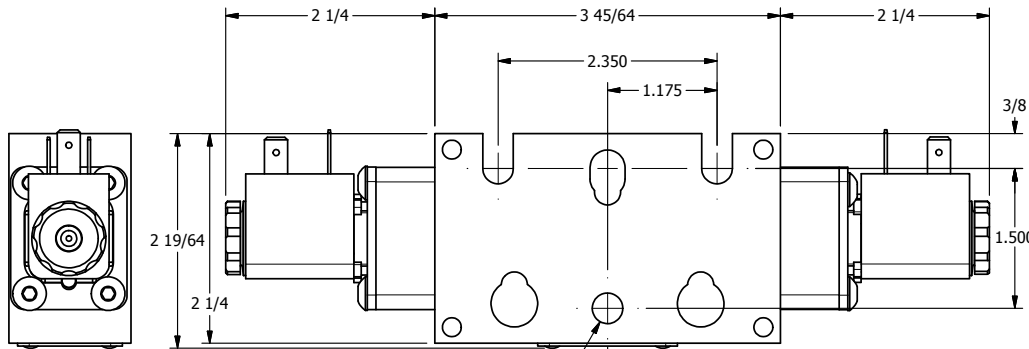

11mm/INDUSTRIAL TYPE B
DIN 43650 STYLE

3/8" NPTF PORTS
2-PLACES

TIE ROD LOCATIONS
3-PLACES

1.855

PORTS
3-PLACES

AAA
PRODUCTS
INTERNATIONAL

**AAA PRODUCTS
INTERNATIONAL**
7114 Harry Hines Blvd
Dallas, TX 75235

TITLE: 3/8" STACK, DBL SOL, 2 POS,
FRICTION POS, SOL RTRN

DRAWING NO.:
DIM_EBSS3

THE INFORMATION CONTAINED WITHIN THIS DOCUMENT IS PROPRIETARY TO AAA PRODUCTS AND MAY NOT BE DISCLOSED WITHOUT PRIOR WRITTEN CONSENT