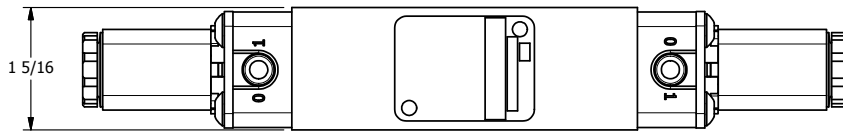

11mm/INDUSTRIAL TYPE B
DIN 43650 STYLE

3/8" NPTF PORTS
2-PLACES

TIE ROD LOCATIONS
3-PLACES

1.855

PORTS
3-PLACES

AAA
PRODUCTS
INTERNATIONAL

**AAA PRODUCTS
INTERNATIONAL**
7114 Harry Hines Blvd
Dallas, TX 75235

TITLE: 3/8" STACK, DBL SOL, 2 POS,
FRICTION POS, SOL RTRN

DRAWING NO.:
DIM_EBSS3

THE INFORMATION CONTAINED WITHIN THIS DOCUMENT IS PROPRIETARY TO AAA PRODUCTS AND MAY NOT BE DISCLOSED WITHOUT PRIOR WRITTEN CONSENT