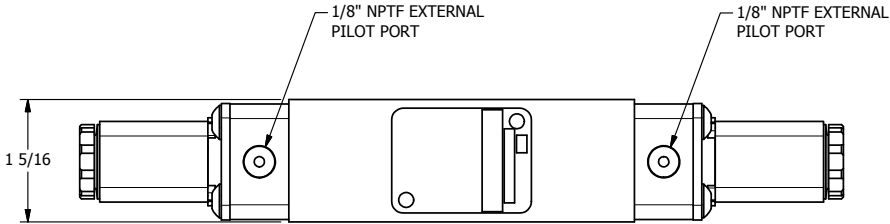

1/4" NPTF PORTS  
2-PLACES

**AAA**  
PRODUCTS  
INTERNATIONAL

**AAA PRODUCTS  
INTERNATIONAL**  
7114 Harry Hines Blvd  
Dallas, TX 75235

TITLE: 1/4" STACK, DBL SOL, 2 POS,  
FRICTION POS, SOL RTRN, EXT PILOT

DRAWING NO.:  
DIM\_EBSS2Z

THE INFORMATION CONTAINED WITHIN THIS DOCUMENT IS PROPRIETARY TO AAA PRODUCTS AND MAY NOT BE DISCLOSED WITHOUT PRIOR WRITTEN CONSENT