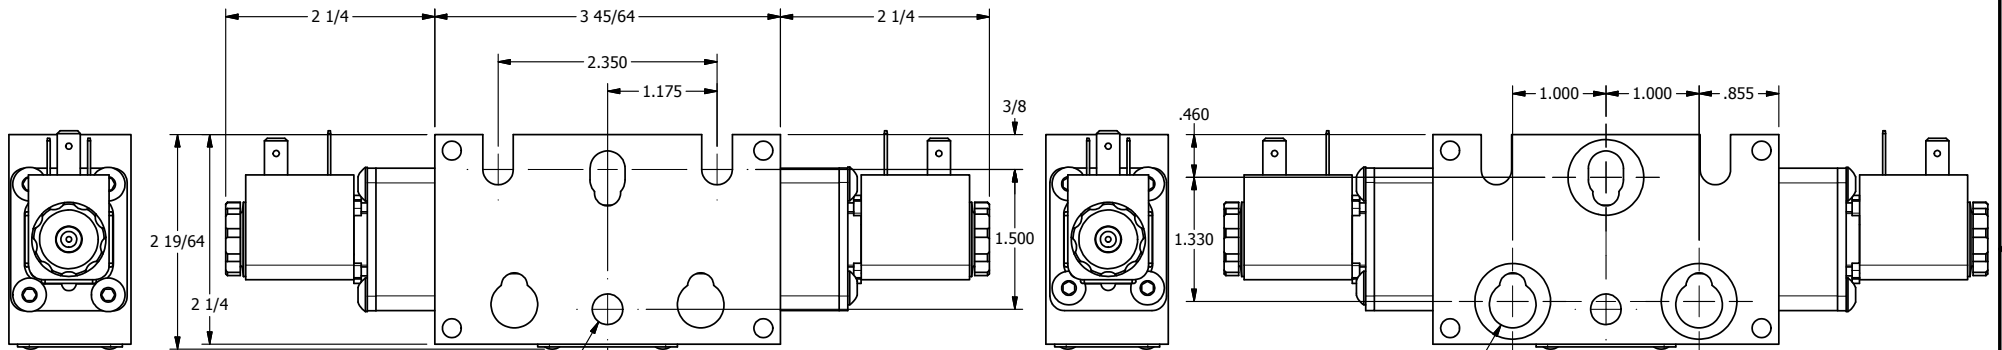

1/4" NPTF PORTS  
2-PLACES

**AAA**  
PRODUCTS  
INTERNATIONAL

**AAA PRODUCTS  
INTERNATIONAL**  
7114 Harry Hines Blvd  
Dallas, TX 75235

TITLE: 1/4" STACK, DBL SOL, 2 POS,  
FRICTION POS, SOL RTRN, EXT PILOT

DRAWING NO.:  
DIM\_EBSS2Z

THE INFORMATION CONTAINED WITHIN THIS DOCUMENT IS PROPRIETARY TO AAA PRODUCTS AND MAY NOT BE DISCLOSED WITHOUT PRIOR WRITTEN CONSENT