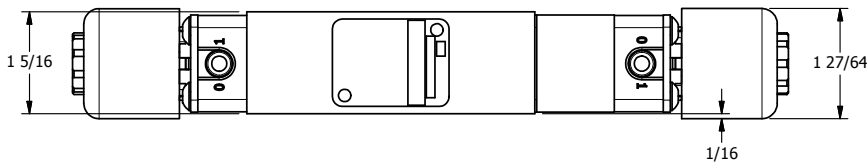

4

3

2

1

9/16

9/16

9/16

1/2"-14 NPT CONDUIT CONNECTION  
18" LEAD, 3 WIRE

1/4" NPTF PORTS  
2-PLACES

**AAA**  
PRODUCTS  
INTERNATIONAL

**AAA PRODUCTS  
INTERNATIONAL**  
7114 Harry Hines Blvd  
Dallas, TX 75235

TITLE: 1/4" STACK, DBL SOL, 2 POS,  
DETENT, SOL RTRN,  
EXPLOSION PROOF