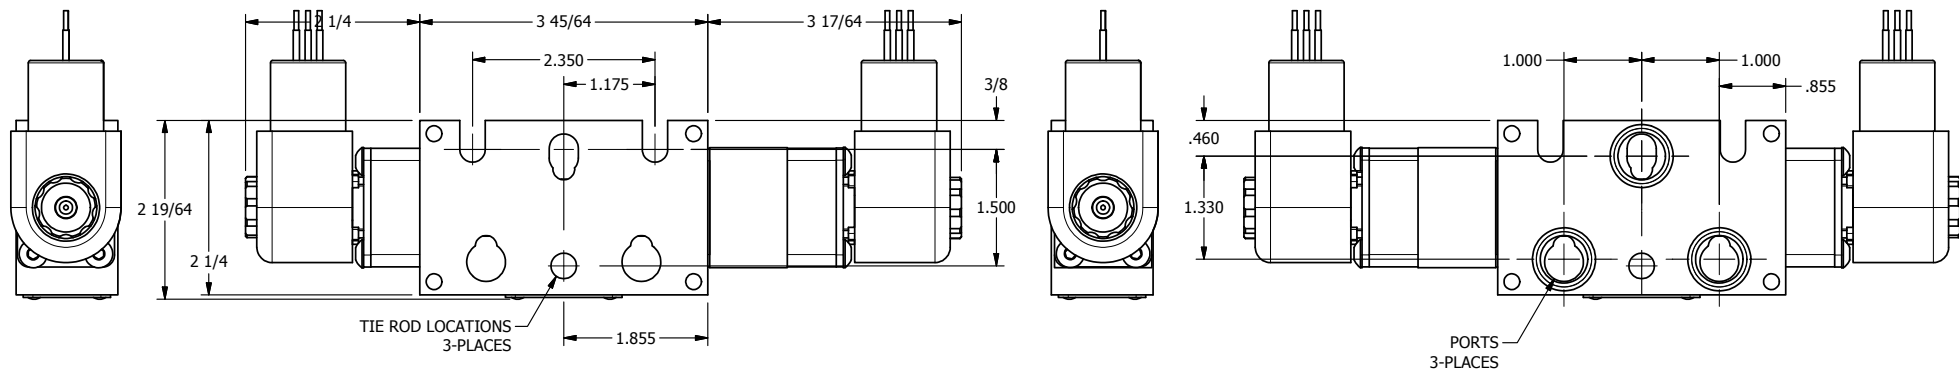

4

3

2

1

9/16

9/16

9/16

1/2"-14 NPT CONDUIT CONNECTION  
18" LEAD, 3 WIRE

1/4" NPTF PORTS  
2-PLACES

**AAA**  
PRODUCTS  
INTERNATIONAL

**AAA PRODUCTS  
INTERNATIONAL**  
7114 Harry Hines Blvd  
Dallas, TX 75235

TITLE: 1/4" STACK, DBL SOL, 2 POS,  
DETENT, SOL RTRN,  
EXPLOSION PROOF