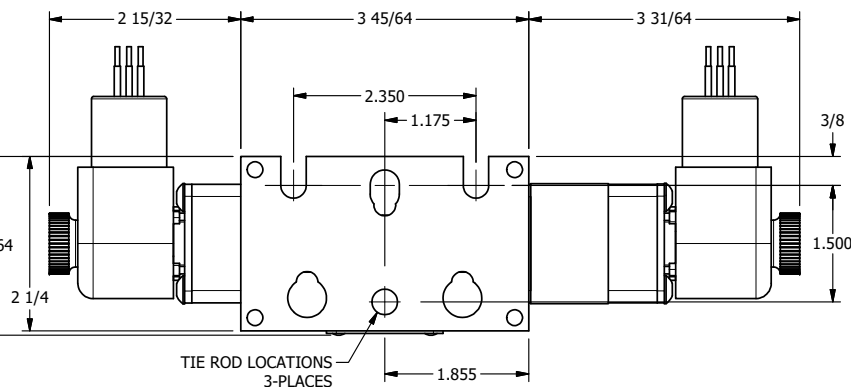

4

3

2

1

9/16

9/16

9/16

1/2"-14 NPT CONDUIT CONNECTION  
18" LEAD, 3 WIRE

1/4" NPTF PORTS  
2-PLACES

B

B

A

A

A

A

**AAA**  
PRODUCTS  
INTERNATIONAL

**AAA PRODUCTS  
INTERNATIONAL**  
7114 Harry Hines Blvd  
Dallas, TX 75235

TITLE: 1/4" STACK, DBL SOL, 2 POS,  
DETENT, EXPL PROOF,  
DUST EXCLDR

DRAWING NO.:  
DIM\_EBSS2XLQ

THE INFORMATION CONTAINED WITHIN THIS DOCUMENT IS PROPRIETARY TO AAA PRODUCTS AND MAY NOT BE DISCLOSED WITHOUT PRIOR WRITTEN CONSENT