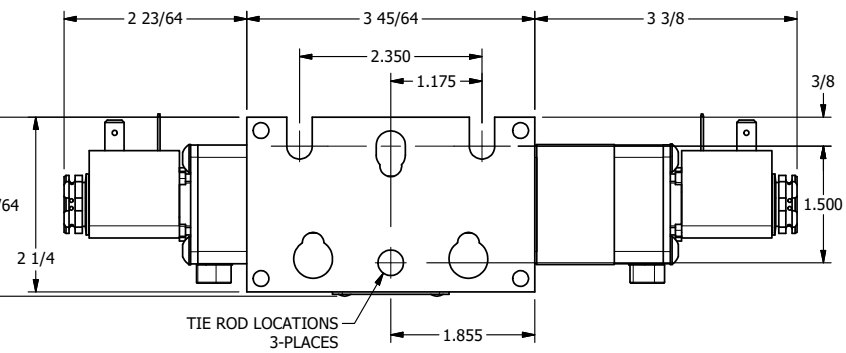

1/4" NPTF PORTS  
2-PLACES

B

B

A

A

A

A

**AAA**  
PRODUCTS  
INTERNATIONAL

**AAA PRODUCTS  
INTERNATIONAL**  
7114 Harry Hines Blvd  
Dallas, TX 75235

TITLE: 1/4" STACK, DBL SOL, 2 POS,  
DETENT,  
LCKNG OVRD, SIDE VENT

DRAWING NO.:  
DIM\_EBSS2OCQ

4

3

2

1

THE INFORMATION CONTAINED WITHIN THIS DOCUMENT IS PROPRIETARY TO AAA PRODUCTS AND MAY NOT BE DISCLOSED WITHOUT PRIOR WRITTEN CONSENT