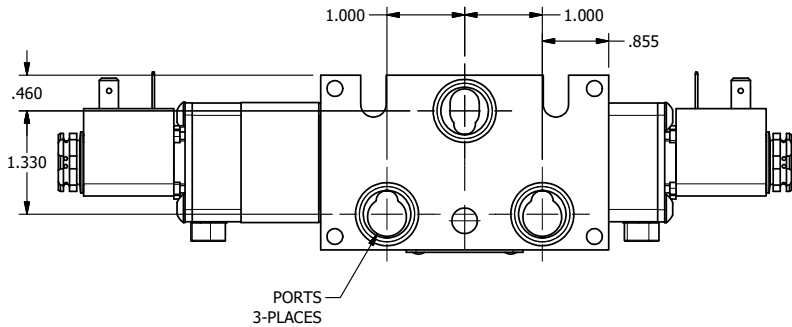

1/4" NPTF PORTS  
2-PLACES

B

B

A

A

A

A

**AAA**  
PRODUCTS  
INTERNATIONAL

**AAA PRODUCTS  
INTERNATIONAL**  
7114 Harry Hines Blvd  
Dallas, TX 75235

TITLE: 1/4" STACK, DBL SOL, 2 POS,  
DETENT,  
LCKNG OVRD, SIDE VENT

DRAWING NO.:  
DIM\_EBSS2OCQ

4

3

2

1

THE INFORMATION CONTAINED WITHIN THIS DOCUMENT IS PROPRIETARY TO AAA PRODUCTS AND MAY NOT BE DISCLOSED WITHOUT PRIOR WRITTEN CONSENT