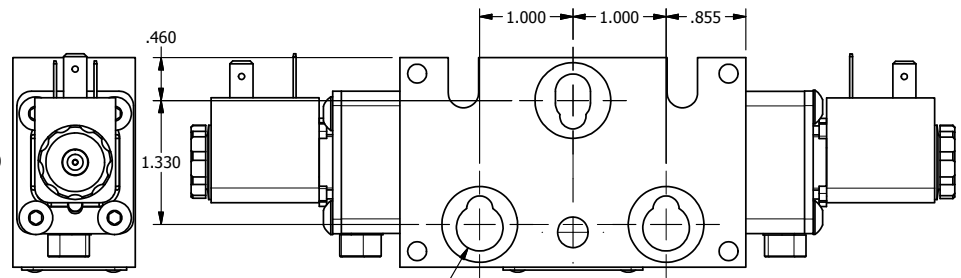

1/4" NPTF PORTS
2-PLACES

TIE ROD LOCATIONS
3-PLACES

1.855

PORTS
3-PLACES

AAA
PRODUCTS
INTERNATIONAL

**AAA PRODUCTS
INTERNATIONAL**
7114 Harry Hines Blvd
Dallas, TX 75235

TITLE: 1/4" STACK, DBL SOL, 2 POS,
FRICTION POS, SOL RTRN,
LCKNG OVRD

DRAWING NO.:
DIM_EBSS20

THE INFORMATION CONTAINED WITHIN THIS DOCUMENT IS PROPRIETARY TO AAA PRODUCTS AND MAY NOT BE DISCLOSED WITHOUT PRIOR WRITTEN CONSENT