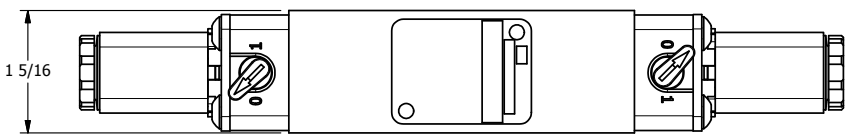

1/4" NPTF PORTS
2-PLACES

TIE ROD LOCATIONS
3-PLACES

1.855

PORTS
3-PLACES

AAA
PRODUCTS
INTERNATIONAL

**AAA PRODUCTS
INTERNATIONAL**
7114 Harry Hines Blvd
Dallas, TX 75235

TITLE: 1/4" STACK, DBL SOL, 2 POS,
FRICTION POS, SOL RTRN,
LCKNG OVRD