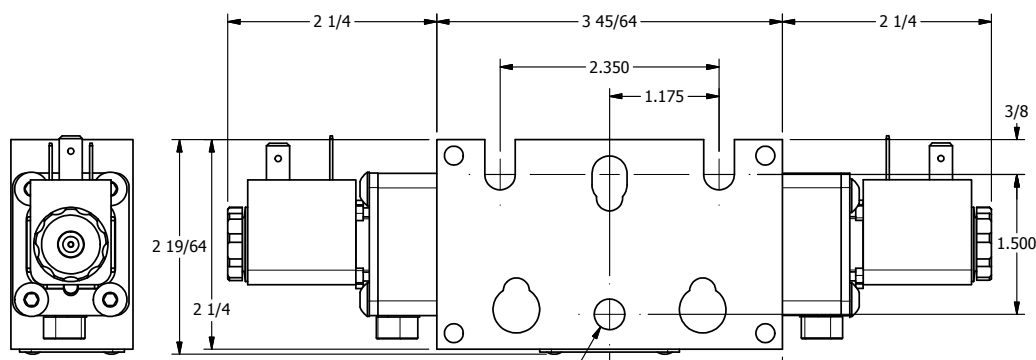

1/4" NPTF PORTS
2-PLACES

TIE ROD LOCATIONS
3-PLACES

1.855

PORTS
3-PLACES

AAA
PRODUCTS
INTERNATIONAL

**AAA PRODUCTS
INTERNATIONAL**
7114 Harry Hines Blvd
Dallas, TX 75235

TITLE: 1/4" STACK, DBL SOL, 2 POS,
FRICTION POS, SOL RTRN,
LCKNG OVRD

DRAWING NO.:
DIM_EBSS20

THE INFORMATION CONTAINED WITHIN THIS DOCUMENT IS PROPRIETARY TO AAA PRODUCTS AND MAY NOT BE DISCLOSED WITHOUT PRIOR WRITTEN CONSENT