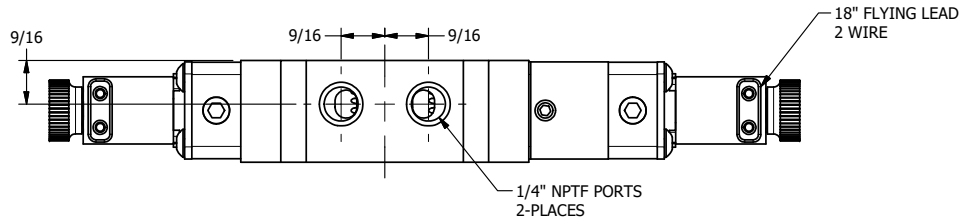

4

3

2

1

TITLE: 1/4" STACK, DBL SOL, 2 POS,
DETENT, FLYING LEAD,
DUST EXCLDR

DRAWING NO.:
DIM_EBSS2MLQ

THE INFORMATION CONTAINED WITHIN THIS DOCUMENT IS PROPRIETARY TO AAA PRODUCTS AND MAY NOT BE DISCLOSED WITHOUT PRIOR WRITTEN CONSENT