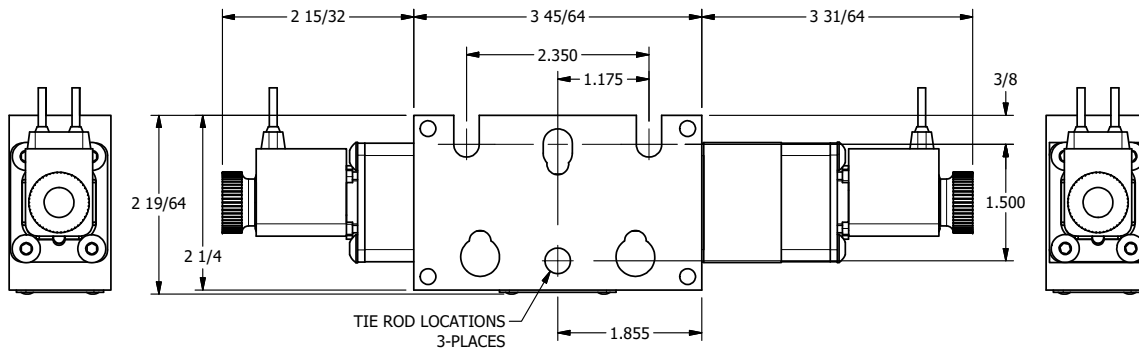

4

3

2

1

TITLE: 1/4" STACK, DBL SOL, 2 POS,
DETENT, FLYING LEAD,
DUST EXCLDR

DRAWING NO.:
DIM_EBSS2MLQ

THE INFORMATION CONTAINED WITHIN THIS DOCUMENT IS PROPRIETARY TO AAA PRODUCTS AND MAY NOT BE DISCLOSED WITHOUT PRIOR WRITTEN CONSENT