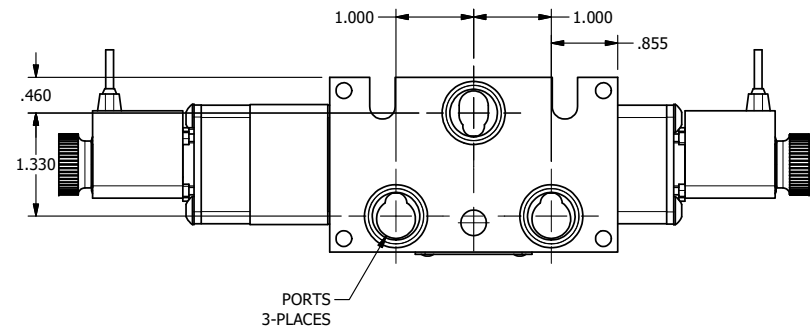

4

3

2

1

TITLE: 1/4" STACK, DBL SOL, 2 POS,
DETENT, FLYING LEAD,
DUST EXCLDR

DRAWING NO.:
DIM_EBSS2MLQ

THE INFORMATION CONTAINED WITHIN THIS DOCUMENT IS PROPRIETARY TO AAA PRODUCTS AND MAY NOT BE DISCLOSED WITHOUT PRIOR WRITTEN CONSENT