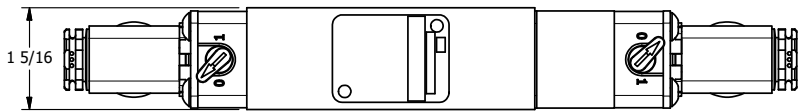

1/4" NPTF PORTS
2-PLACES

B

B

A

A

15/16

AAA
PRODUCTS
INTERNATIONAL

AAA PRODUCTS INTERNATIONAL
7114 Harry Hines Blvd
Dallas, TX 75235

TITLE: 1/4" STACK, DBL SOL, 2 POS,
DETENT, MOLD-OVER,
LCKNG OVRD, SIDE VENT

DRAWING NO.:
DIM_EBSS2JOCQ

4

3

2

1

THE INFORMATION CONTAINED WITHIN THIS DOCUMENT IS PROPRIETARY TO AAA PRODUCTS AND MAY NOT BE DISCLOSED WITHOUT PRIOR WRITTEN CONSENT