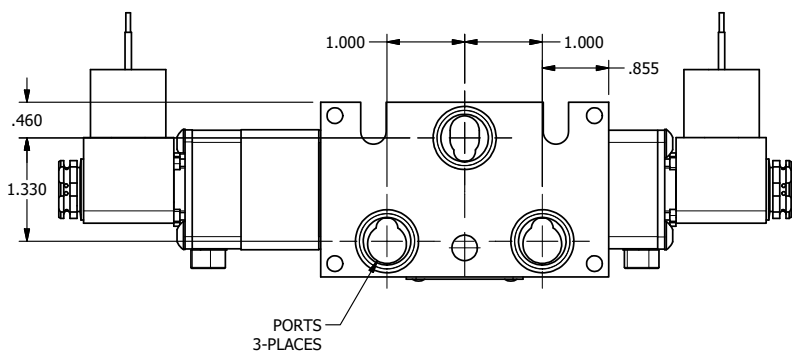

4

3

2

1

9/16

9/16

9/16

1/2"-14 NPT CONDUIT CONNECTION
18" LEAD, 3 WIRE

1/4" NPTF PORTS
2-PLACES

B

B

A

A

15/16

AAA
PRODUCTS
INTERNATIONAL

AAA PRODUCTS INTERNATIONAL
7114 Harry Hines Blvd
Dallas, TX 75235

TITLE: 1/4" STACK, DBL SOL, 2 POS,
DETENT, MOLD-OVER,
LCKNG OVRD, SIDE VENT

DRAWING NO.:
DIM_EBSS2JOCQ

4

3

2

1

THE INFORMATION CONTAINED WITHIN THIS DOCUMENT IS PROPRIETARY TO AAA PRODUCTS AND MAY NOT BE DISCLOSED WITHOUT PRIOR WRITTEN CONSENT