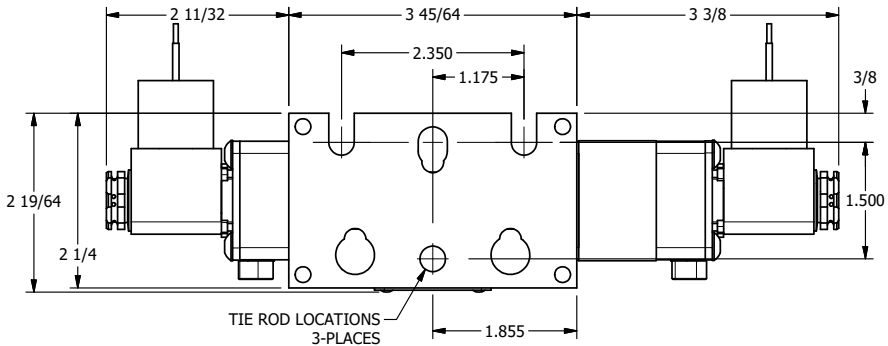

4

3

2

1

9/16

9/16

9/16

1/2"-14 NPT CONDUIT CONNECTION
18" LEAD, 3 WIRE

1/4" NPTF PORTS
2-PLACES

B

B

A

A

15/16

AAA
PRODUCTS
INTERNATIONAL

AAA PRODUCTS INTERNATIONAL
7114 Harry Hines Blvd
Dallas, TX 75235

TITLE: 1/4" STACK, DBL SOL, 2 POS,
DETENT, MOLD-OVER,
LCKNG OVRD, SIDE VENT

DRAWING NO.:
DIM_EBSS2JOCQ

4

3

2

1

THE INFORMATION CONTAINED WITHIN THIS DOCUMENT IS PROPRIETARY TO AAA PRODUCTS AND MAY NOT BE DISCLOSED WITHOUT PRIOR WRITTEN CONSENT