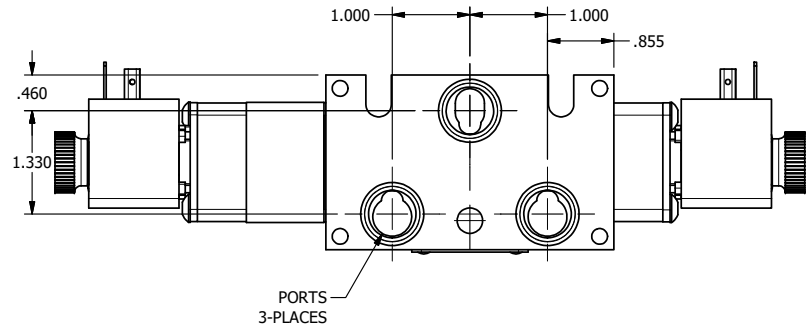

1/4" NPTF PORTS
2-PLACES

B

B

A

A

A

A

AAA
PRODUCTS
INTERNATIONAL

**AAA PRODUCTS
INTERNATIONAL**
7114 Harry Hines Blvd
Dallas, TX 75235

TITLE: 1/4" STACK, DBL SOL, 2 POS,
DETENT, H-TEMP COIL,
DUST EXCLDR

DRAWING NO.:
DIM_EBSS2HLQ

4

3

2

1

A