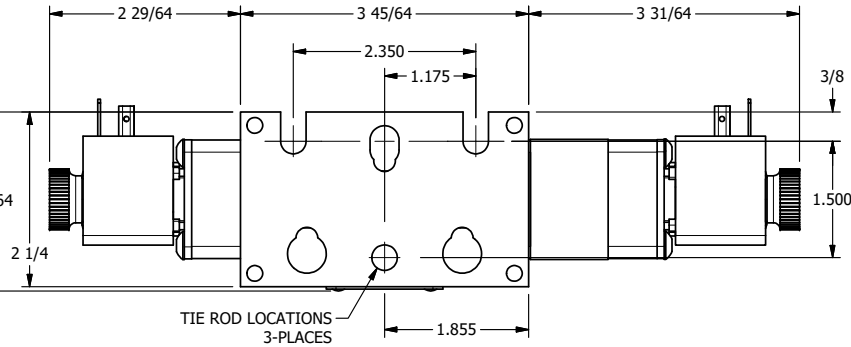

1/4" NPTF PORTS
2-PLACES

B

B

A

A

A

A

AAA
PRODUCTS
INTERNATIONAL

**AAA PRODUCTS
INTERNATIONAL**
7114 Harry Hines Blvd
Dallas, TX 75235

TITLE: 1/4" STACK, DBL SOL, 2 POS,
DETENT, H-TEMP COIL,
DUST EXCLDR

DRAWING NO.:
DIM_EBSS2HLQ

4

3

2

1

A