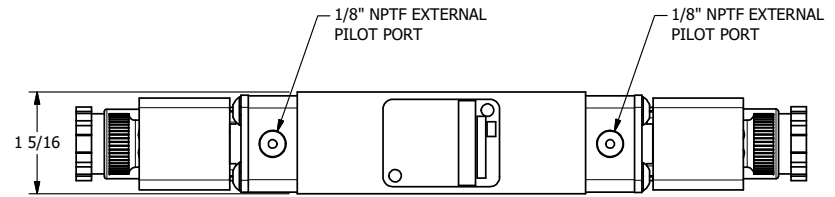

1/4" NPTF PORTS
2-PLACES

3/8" CORD GRIP DIN CAP INCLUDED
FORM A, ACC. TO EN 175301-803,
ISO 4400

TIE ROD LOCATIONS
3-PLACES

PORTS
3-PLACES

1/8" NPTF EXTERNAL
PILOT PORT

1/8" NPTF EXTERNAL
PILOT PORT

AAA
PRODUCTS
INTERNATIONAL

**AAA PRODUCTS
INTERNATIONAL**
7114 Harry Hines Blvd
Dallas, TX 75235

TITLE: 1/4" STACK, DBL SOL, 2 POS,
SOL RTRN, INTR SAFE,
DUST EXCLDR, EXT PILOT

DRAWING NO.:
DIM_EBSS2ALZ

THE INFORMATION CONTAINED WITHIN THIS DOCUMENT IS PROPRIETARY TO AAA PRODUCTS AND MAY NOT BE DISCLOSED WITHOUT PRIOR WRITTEN CONSENT