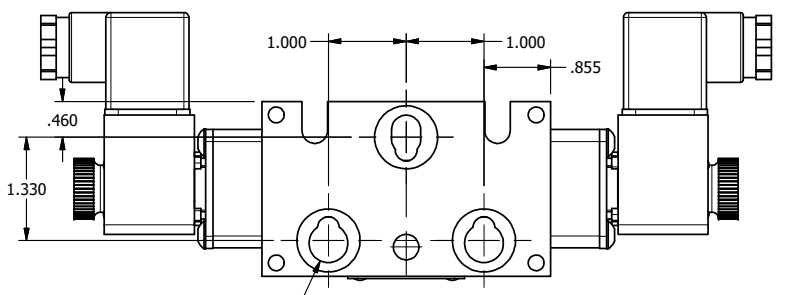

1/4" NPTF PORTS
2-PLACES

3/8" CORD GRIP DIN CAP INCLUDED
FORM A, ACC. TO EN 175301-803,
ISO 4400

TIE ROD LOCATIONS
3-PLACES

PORTS
3-PLACES

1/8" NPTF EXTERNAL
PILOT PORT

1/8" NPTF EXTERNAL
PILOT PORT

AAA
PRODUCTS
INTERNATIONAL

**AAA PRODUCTS
INTERNATIONAL**
7114 Harry Hines Blvd
Dallas, TX 75235

TITLE: 1/4" STACK, DBL SOL, 2 POS,
SOL RTRN, INTR SAFE,
DUST EXCLDR, EXT PILOT

DRAWING NO.:
DIM_EBSS2ALZ

THE INFORMATION CONTAINED WITHIN THIS DOCUMENT IS PROPRIETARY TO AAA PRODUCTS AND MAY NOT BE DISCLOSED WITHOUT PRIOR WRITTEN CONSENT