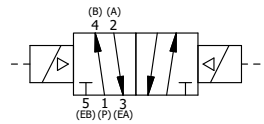

1/4" NPTF PORTS
2-PLACES

3/8" CORD GRIP DIN CAP INCLUDED
FORM A, ACC. TO EN 175301-803,
ISO 4400

TIE ROD LOCATIONS
3-PLACES

PORTS
3-PLACES

1/8" NPTF EXTERNAL
PILOT PORT

1/8" NPTF EXTERNAL
PILOT PORT

AAA
PRODUCTS
INTERNATIONAL