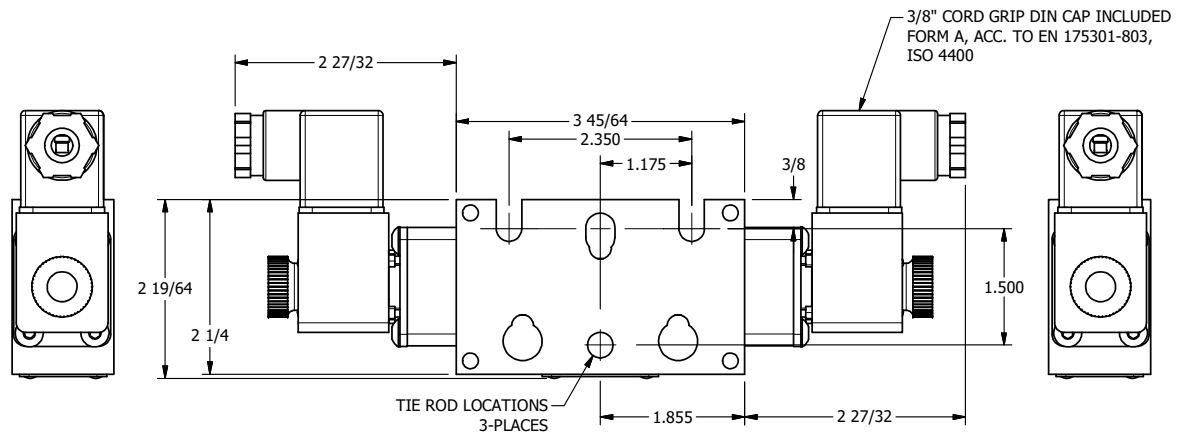

1/4" NPTF PORTS
2-PLACES

3/8" CORD GRIP DIN CAP INCLUDED
FORM A, ACC. TO EN 175301-803,
ISO 4400

TIE ROD LOCATIONS
3-PLACES

PORTS
3-PLACES

1/8" NPTF EXTERNAL
PILOT PORT

1/8" NPTF EXTERNAL
PILOT PORT

AAA
PRODUCTS
INTERNATIONAL

**AAA PRODUCTS
INTERNATIONAL**
7114 Harry Hines Blvd
Dallas, TX 75235

TITLE: 1/4" STACK, DBL SOL, 2 POS,
SOL RTRN, INTR SAFE,
DUST EXCLDR, EXT PILOT

DRAWING NO.:
DIM_EBSS2ALZ

THE INFORMATION CONTAINED WITHIN THIS DOCUMENT IS PROPRIETARY TO AAA PRODUCTS AND MAY NOT BE DISCLOSED WITHOUT PRIOR WRITTEN CONSENT