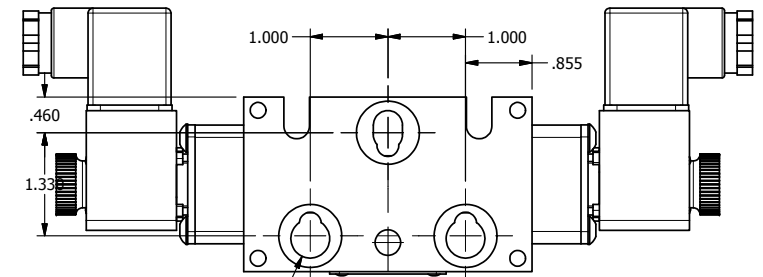

1/4" NPTF PORTS
2-PLACES

PORTS
3-PLACES

AAA
PRODUCTS
INTERNATIONAL

**AAA PRODUCTS
INTERNATIONAL**
7114 Harry Hines Blvd
Dallas, TX 75235

TITLE: 1/4" STACK, DBL SOL, 2 POS,
FRICTION POS, SOL RTRN,
INTR SAFE, 24VDC, DUST EXCLDR

DRAWING NO.:
DIM_EBSS2AL

THE INFORMATION CONTAINED WITHIN THIS DOCUMENT IS PROPRIETARY TO AAA PRODUCTS AND MAY NOT BE DISCLOSED WITHOUT PRIOR WRITTEN CONSENT