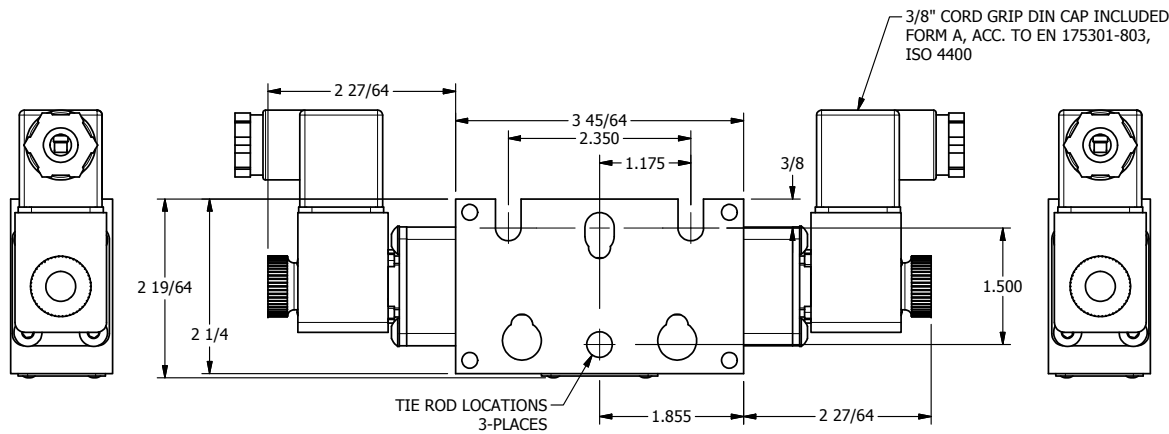

1/4" NPTF PORTS
2-PLACES

PORTS
3-PLACES

AAA
PRODUCTS
INTERNATIONAL

**AAA PRODUCTS
INTERNATIONAL**
7114 Harry Hines Blvd
Dallas, TX 75235

TITLE: 1/4" STACK, DBL SOL, 2 POS,
FRICTION POS, SOL RTRN,
INTR SAFE, 24VDC, DUST EXCLDR

DRAWING NO.:
DIM_EBSS2AL

THE INFORMATION CONTAINED WITHIN THIS DOCUMENT IS PROPRIETARY TO AAA PRODUCTS AND MAY NOT BE DISCLOSED WITHOUT PRIOR WRITTEN CONSENT