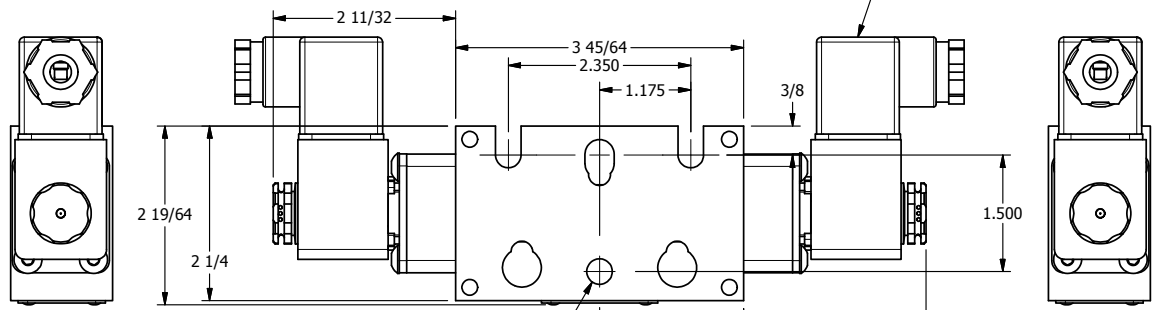

1/4" NPTF PORTS  
2-PLACES

3/8" CORD GRIP DIN CAP INCLUDED  
FORM A, ACC. TO EN 175301-803,  
ISO 4400

TIE ROD LOCATIONS  
3-PLACES

PORTS  
3-PLACES

**AAA**  
PRODUCTS  
INTERNATIONAL  
AAA PRODUCTS  
INTERNATIONAL  
7114 Harry Hines Blvd  
Dallas, TX 75235

TITLE: 1/4" STACK, DBL SOL, 2 POS,  
FRICTION POS, SOL RTRN,  
INTR SAFE, 24VDC, SIDE VENT

DRAWING NO.:  
DIM\_EBSS2AC

THE INFORMATION CONTAINED WITHIN THIS DOCUMENT IS PROPRIETARY TO AAA PRODUCTS AND MAY NOT BE DISCLOSED WITHOUT PRIOR WRITTEN CONSENT