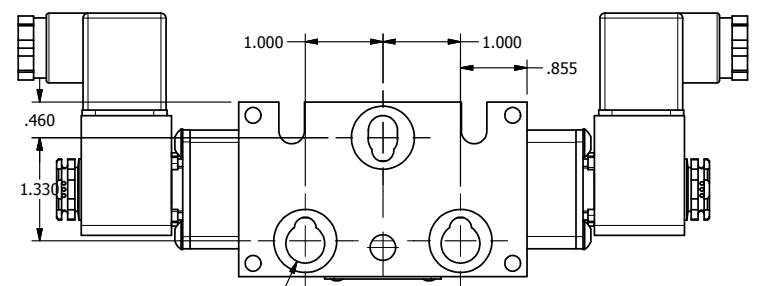

1/4" NPTF PORTS  
2-PLACES

3/8" CORD GRIP DIN CAP INCLUDED  
FORM A, ACC. TO EN 175301-803,  
ISO 4400

TIE ROD LOCATIONS  
3-PLACES

PORTS  
3-PLACES

**AAA**  
PRODUCTS  
INTERNATIONAL  
AAA PRODUCTS  
INTERNATIONAL  
7114 Harry Hines Blvd  
Dallas, TX 75235

TITLE: 1/4" STACK, DBL SOL, 2 POS,  
FRICTION POS, SOL RTRN,  
INTR SAFE, 24VDC, SIDE VENT

DRAWING NO.:  
DIM\_EBSS2AC

THE INFORMATION CONTAINED WITHIN THIS DOCUMENT IS PROPRIETARY TO AAA PRODUCTS AND MAY NOT BE DISCLOSED WITHOUT PRIOR WRITTEN CONSENT