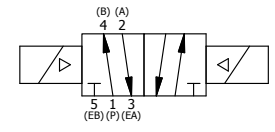

1/4" NPTF PORTS  
2-PLACES

3/8" CORD GRIP DIN CAP INCLUDED  
FORM A, ACC. TO EN 175301-803,  
ISO 4400

TIE ROD LOCATIONS  
3-PLACES

PORTS  
3-PLACES

**AAA**  
PRODUCTS  
INTERNATIONAL  
AAA PRODUCTS  
INTERNATIONAL  
7114 Harry Hines Blvd  
Dallas, TX 75235

TITLE: 1/4" STACK, DBL SOL, 2 POS,  
FRICTION POS, SOL RTRN,  
INTR SAFE, 24VDC, SIDE VENT

DRAWING NO.:  
DIM\_EBSS2AC

THE INFORMATION CONTAINED WITHIN THIS DOCUMENT IS PROPRIETARY TO AAA PRODUCTS AND MAY NOT BE DISCLOSED WITHOUT PRIOR WRITTEN CONSENT