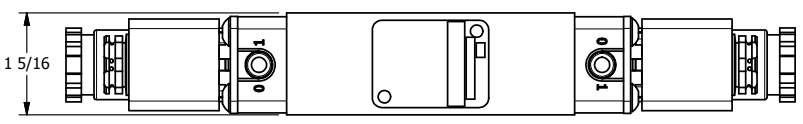

1/4" NPTF PORTS  
2-PLACES

3/8" CORD GRIP DIN CAP INCLUDED  
FORM A, ACC. TO EN 175301-803,  
ISO 4400

TIE ROD LOCATIONS  
3-PLACES

PORTS  
3-PLACES

**AAA**  
PRODUCTS  
INTERNATIONAL  
AAA PRODUCTS  
INTERNATIONAL  
7114 Harry Hines Blvd  
Dallas, TX 75235

TITLE: 1/4" STACK, DBL SOL, 2 POS,  
FRICTION POS, SOL RTRN,  
INTR SAFE, 24VDC, SIDE VENT

DRAWING NO.:  
DIM\_EBSS2AC

THE INFORMATION CONTAINED WITHIN THIS DOCUMENT IS PROPRIETARY TO AAA PRODUCTS AND MAY NOT BE DISCLOSED WITHOUT PRIOR WRITTEN CONSENT